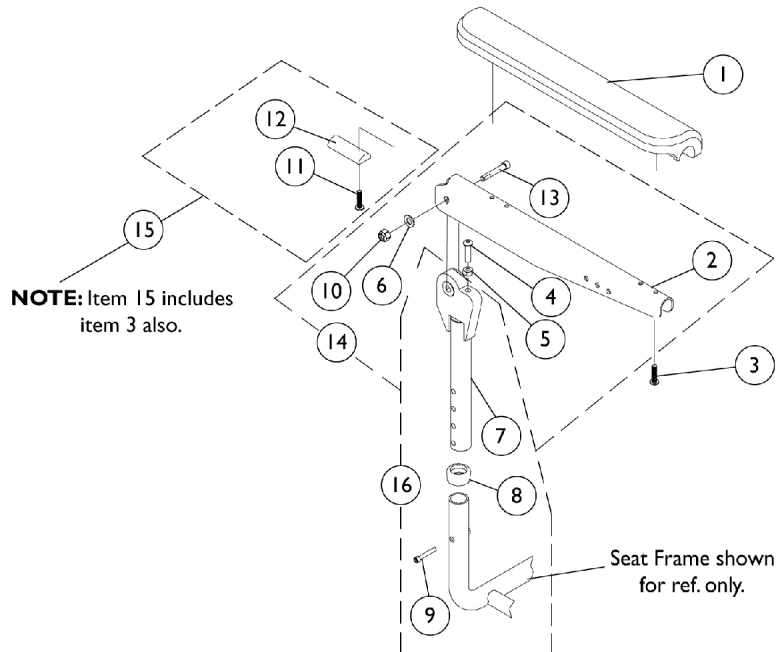

## Arms - Van Seat and Hardware 20" Wide Models (Before 9/1/02)

Item Number	Note	Part Number	Description	Quantity Per	
				Package	Assembly
1		1117328	Kit, Arm Pad w/ Screws, Full Length, Urethane Waterfall, Black (13" L x 2-5/8" W)	1	2
2		1101912-NLA	NLA - Plate, Armrest	1	2
3		1028755	Screw, Phillips Pan Head (#10-32 x 5/8")	1	2
4		1009837	Screw, Socket Button Head (1/4-20 x 1")	1	2
5		1025711-NLA	NLA - Nut, Hex (1/4-20)	1	2
6		1025704	Washer, Flat (5/16 x 5/8 x 1/16")	1	2
7		1101914-NLA	NLA - Tube, Arm, Upper Adjustable, Black	1	2
8		1101110-NLA	NLA - Anti-Rattle	1	2
9		1038379	Screw, Socket Head Cap w/ Patch (1/4-20 x 1-1/2")	1	2
10		1026906-NLA	NLA - Locknut (5/16-24)	1	2
11		1102546-NLA	NLA - Screw, Phillips Pan Head (#10-32 x 7/8")	1	2
12		1101634-NLA	NLA - Insert, Armrest, Black	1	2
13		1031026	Screw w/ Lug (5/16-24 x 1-3/8")	1	2
14	A	1101917-NLA	NLA - Hardware, Armrest Attaching (Pair)	2	1
15	B	1101916-NLA	NLA - Hardware, Arm Pad Attaching (Pair)	2	1
16	C	1101915-NLA	NLA - Arm Tube Assembly, Upper Adjustable (Pair)	2	1

NOTE: A - Includes items 2, 4, 5, 6, 10, 13  
 B - Includes items 3, 11, 12  
 C - Includes items 7-9