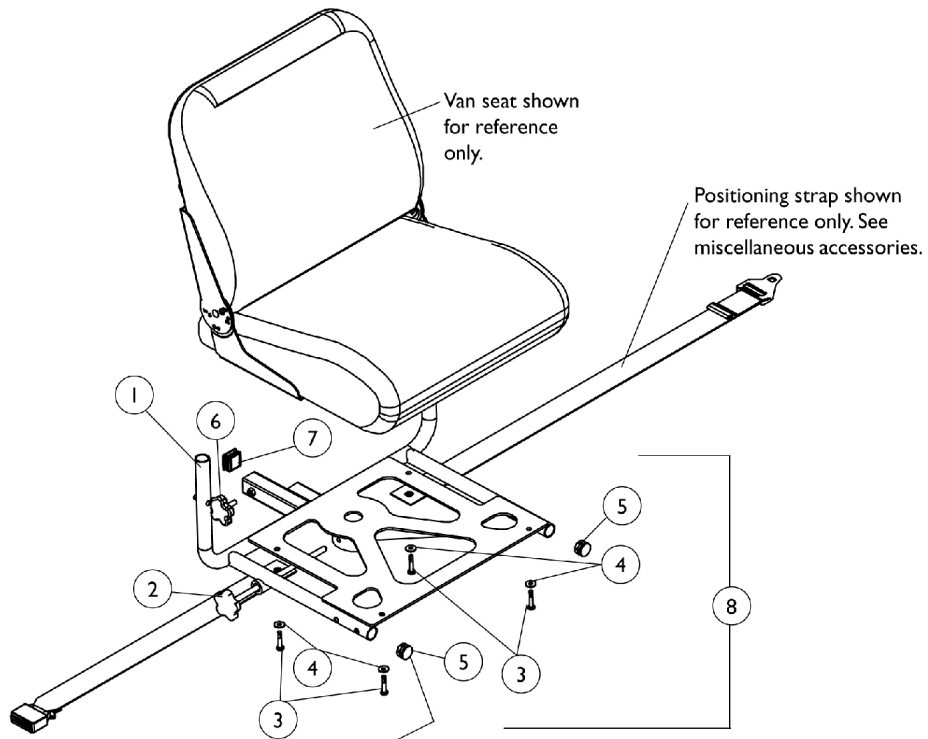

# Van Seat Frame and Mounting Hardware Before 9/1/02

Note: Seat post can be found on the base frame assembly page.

**NOTE:** Plug buttons are used when the footboard assembly is present.

# Van Seat Frame and Mounting Hardware

## Before 9/1/02

**Note: Seat post can be found on the base frame assembly page.**

Item Number	Note	Part Number	Description	Quantity Per	
				Package	Assembly
1	B	1110597-NLA	NLA - Frame, Van Seat, Black	1	1
1	C	1111696-NLA	NLA - Frame, Van Seat, Black	1	1
2	B	1114998-NLA	NLA - Knob Assembly, Black (3/8-16 x 9-1/4")	1	1
2	C	1114999-NLA	NLA - Knob Assembly, Black (3/8-16 x 10-1/4")	1	1
3		1088897-NLA	NLA - Screw, Hex Head w/ Patch (1/4-20 x 1-1/4")	1	4
4		1026900	Washer (1/4 x 23/32 x 1/16")	1	4
5		1029501	Plug Button, Black (1")	1	2
6		1114911-NLA	NLA - Knob, Adjustment, Black (5/16-18 x 1-1/2")	1	1
7		1093289-NLA	NLA - Plug Button, Square, Black (1-1/4")	1	1
8	A,B	1109485-NLA	NLA - Hardware, Van Seat Mounting w/ Plug Buttons	1	1
8	B,D	1109491-NLA	NLA - Hardware, Van Seat Mounting w/ Plug Buttons	1	1
8	A,C	1111702-NLA	NLA - Hardware, Van Seat Mounting w/ Plug Buttons	1	1
8	C,D	1110623-NLA	NLA - Hardware, Van Seat Mounting w/ Plug Buttons	1	1

NOTE: A - Includes Items 2-7  
 B - 18" Wide Seat  
 C - 20" Wide Seat  
 D - Includes Items 2-4, 6, 7