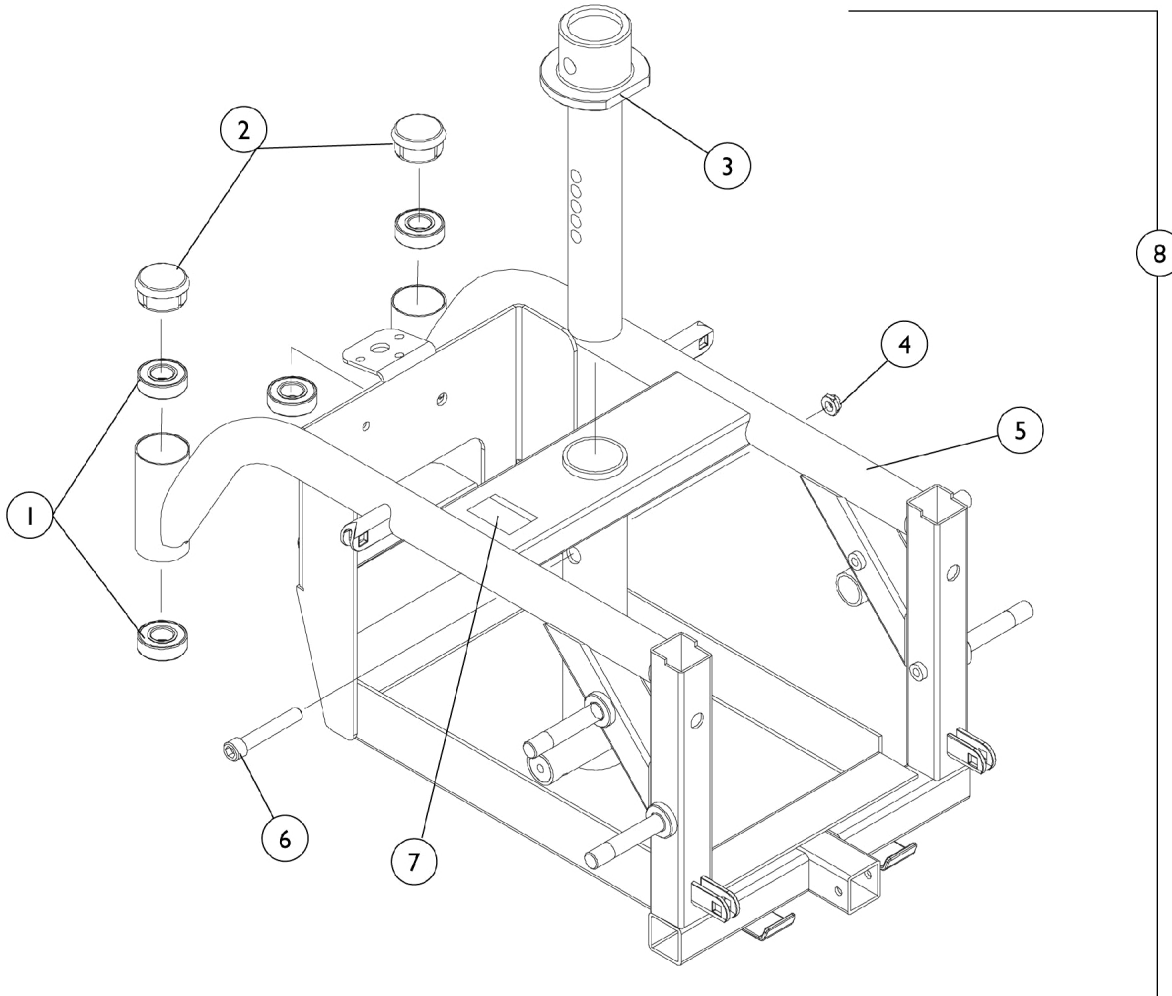

# Base Frame and Van Seat Post Assembly

## Before 7/14/03

Item Number	Note	Part Number	Description	Quantity Per	
				Package	Assembly
1		40117X006	Bearing (5/8")	1	4
2		1105026	Plug Button, Head Tube, Black	1	2
3		1109484-NLA	NLA - Post, Adjustable Seat	1	1
4		60355X000-NLA	NLA - Locknut (3/8-24)	1	1
5	A	1110603-NLA	NLA - Base Frame Assembly	1	1
6		1111704-NLA	NLA - Screw, Socket Head (3/8-24 x 2-1/4")	1	1
7		1110539-NLA	NLA - Decal, Warning, Battery Cable	1	1
8	B	1112268-NLA	NLA - Base Frame and Adjustable Seat Post Assembly	1	1

NOTE: A - Includes items 1 and 7  
B - Includes items 2-7