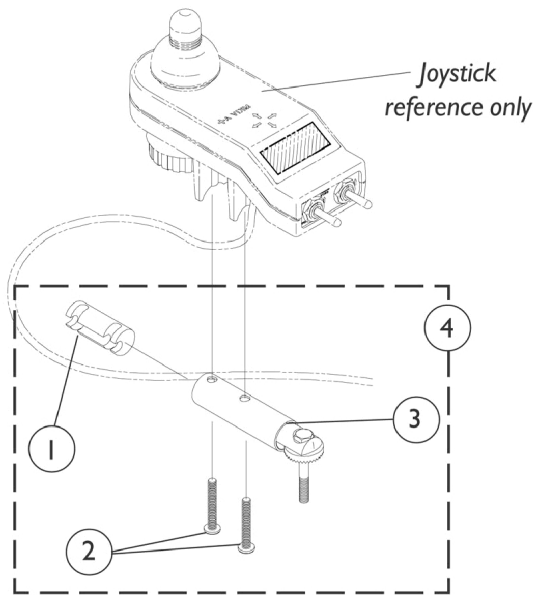

Swivel Joystick Hardware

Item Number	Note	Part Number	Description	Quantity Per	
				Package	Assembly
1		1093063	Spacer, Joystick Tube, Black	1	1
2		1025714	Screw, Phillips Pan Head (#10-32 x 1-1/8")	1	3
3		1049962-NLA	NLA - Bracket, Swivel Joystick, MKIV	1	1
4		1049963-NLA	NLA - Bracket, Swivel Joystick with Hardware	1	1
5		1020551-NLA	NLA - Washer, Flat (1/4 x 3/8 x 1/16")	1	1
6		1005844-NLA	NLA - Bushing	1	2
7		1002511-NLA	NLA - Spring, Hitch Bracket	1	1
8		1023670-NLA	NLA - Knob, Clamping, Grey	1	1
9		1035990-NLA	NLA - Tube, Swivel Joystick, Black	1	1
10		1027095	Plug Button, Black (7/8")	1	1
11		1035986-NLA	NLA - Joystick Swivel Tube with Hardware, Black	1	1