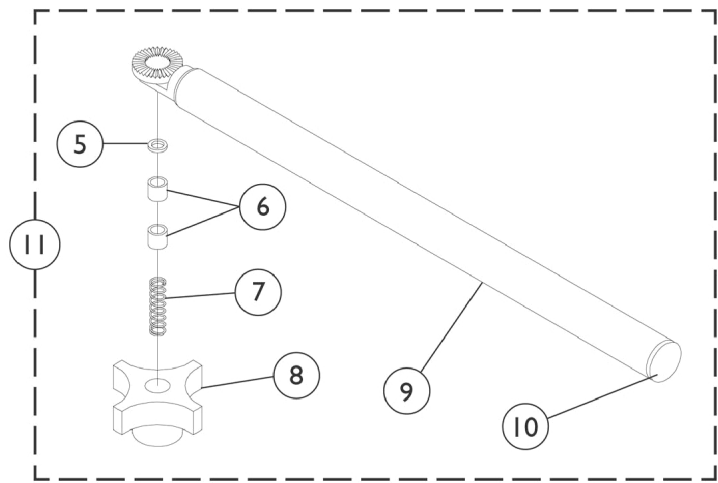

Swivel Joystick Hardware

Item Number	Note	Part Number	Description	Quantity Per	
				Package	Assembly
1		1093063	Spacer, Joystick Tube, Black	1	1
2		1025714	Screw, Phillips Pan Head (#10-32 x 1-1/8")	1	3
3		1049962-NLA	NLA - Bracket, Swivel Joystick, MKIV	1	1
4		1049963-NLA	NLA - Bracket, Swivel Joystick with Hardware	1	1
5		1020551-NLA	NLA - Washer, Flat (1/4 x 3/8 x 1/16")	1	1
6		1005844-NLA	NLA - Bushing	1	2
7		1002511-NLA	NLA - Spring, Hitch Bracket	1	1
8		1023670-NLA	NLA - Knob, Clamping, Grey	1	1
9		1035990-NLA	NLA - Tube, Swivel Joystick, Black	1	1
10		1027095	Plug Button, Black (7/8")	1	1
11		1035986-NLA	NLA - Joystick Swivel Tube with Hardware, Black	1	1