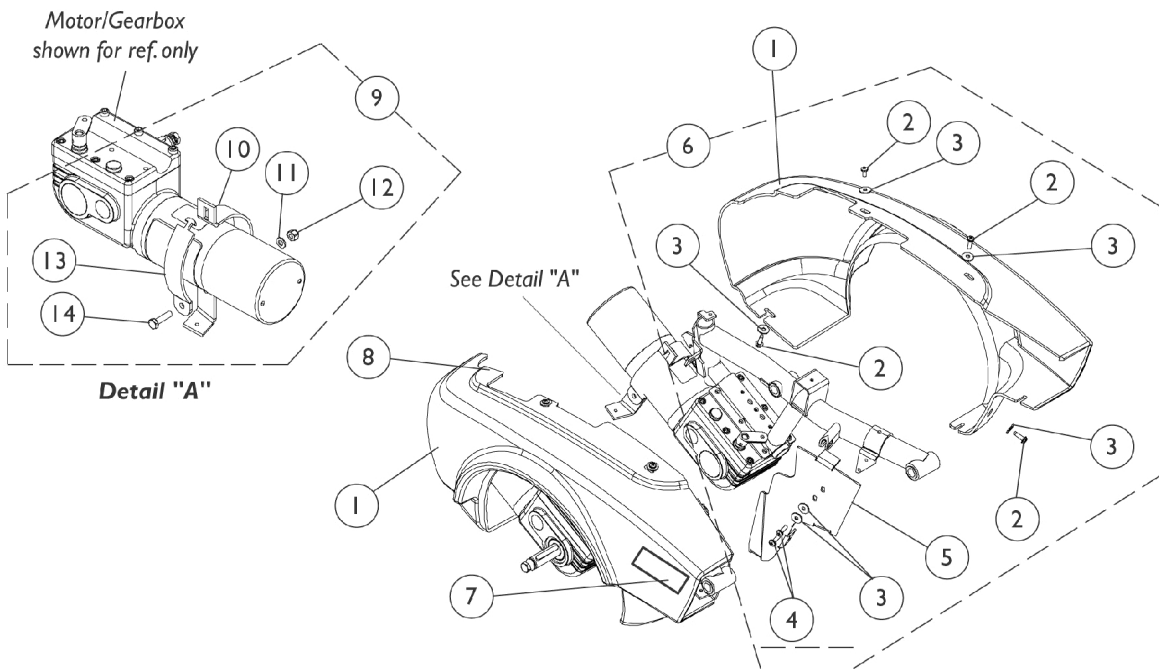

Shrouds and Attaching Hardware Before 7/14/03

Side Shrouds

Battery Shrouds

Shrouds and Attaching Hardware

Before 7/14/03

#1 Side Shrouds

(Includes Items 7 and 8)

(Before 8/29/02) - Metallic Black

Shrouds and Attaching Hardware Before 7/14/03

(After 8/8/02) - Candy Red Pearl

Right	Left	Pair
1112805-NLA	1112806-NLA	1112824-NLA

Item Number	Note	Part Number	Description	Quantity Per	
				Package	Assembly
1		See Chart	#1 Side Shrouds Candy Apple Red (Before 8/9/02)	1	1
1		See Chart	#1 Side Shrouds Candy Red Pearl (After 8/8/02)	1	1
1		See Chart	#1 Side Shrouds Dark Blue Metallic (Before 7/24/02)	1	1
1		See Chart	#1 Side Shrouds Dark Blue Pearl (After 7/23/02)	1	1
1		See Chart	#1 Side Shrouds Magic Black (After 8/28/02)	1	1
1		See Chart	#1 Side Shrouds Metallic Black (Before 8/29/02)	1	1
2		1025451	Screw, Slotted Hex Washer Head (#10-32 x 5/8")	1	8
3		1070587	Washer, Flat (3/16 x 5/8 x 1/16")	1	12
4		1028755	Screw, Phillips Pan Head (#10-32 x 5/8")	1	4
5		1106366-NLA	NLA - Plate, Shroud -Right	1	1
5		1106367-NLA	NLA - Plate, Shroud -Left	1	1
6	B	1106343-NLA	NLA - Hardware, Shroud, Side (1 Pair)	1	1
7		1109032-NLA	NLA - Decal, Shroud - Pronto M71	1	1
8		1104797	Decal, Drive/Push	1	1
9	C,E	1108464-NLA	NLA - Kit, Shroud Clamp Hardware - Right	1	1
9	C,E	1108465-NLA	NLA - Kit, Shroud Clamp Hardware - Left	1	1
10		1109036-NLA	NLA - Bracket, Clamp Shroud Mounting, Black - Right	1	1
10		1109037-NLA	NLA - Bracket, Clamp Shroud Mounting, Black - Left	1	1
11		1026907	Washer (1/4 x 1/2 x 1/16")	1	1
12		1025736	Locknut (1/4-20)	1	1
13		1109035-NLA	NLA - Clamp, Shroud	1	1
14		1025713-NLA	NLA - Screw, Hex Head (1/4-20 x 1")	1	1
15	D	1106503-NLA	NLA - Battery Shroud without Decal, Black - Rear	1	1
16		1119281-NLA	NLA - Plate, Name, Patent Numbers	1	1
17	A	1106502-NLA	NLA - Battery Shroud without Decal, Black - Front	1	1
18		1095489	Decal, Invacare 3-D Logo (2-1/2" L)	1	2
19		1070587	Washer, Flat (3/16 x 5/8 x 1/16")	1	2
20		1117240	Screw, Thumb (#10-32 x 1/2")	1	2