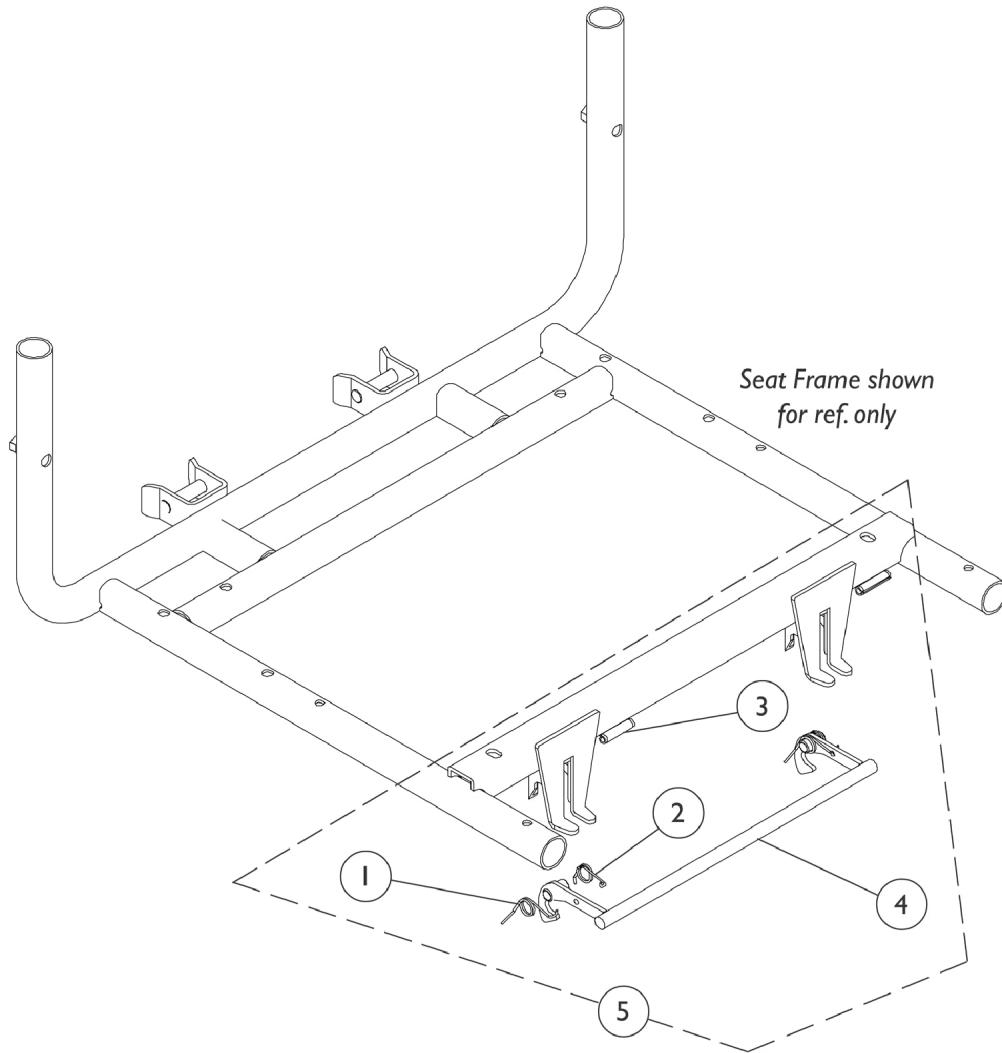

# Seat Release Hardware (For Van Seat and ASBA Seat)

Item Number	Note	Part Number	Description	Quantity Per	
				Package	Assembly
1		1109219-NLA	NLA - Spring, Torsion - Right	1	1
2		1109220-NLA	NLA - Spring, Torsion - Left	1	1
3		1108239-NLA	NLA - Pin, Slotted (1/4 x 1-1/8")	1	2
4		1106476-NLA	NLA - Latch Bar, Seat, Black	1	1
5	A	1108068	Kit, Seat Release Hardware	1	1

NOTE: A - Includes items 1-4