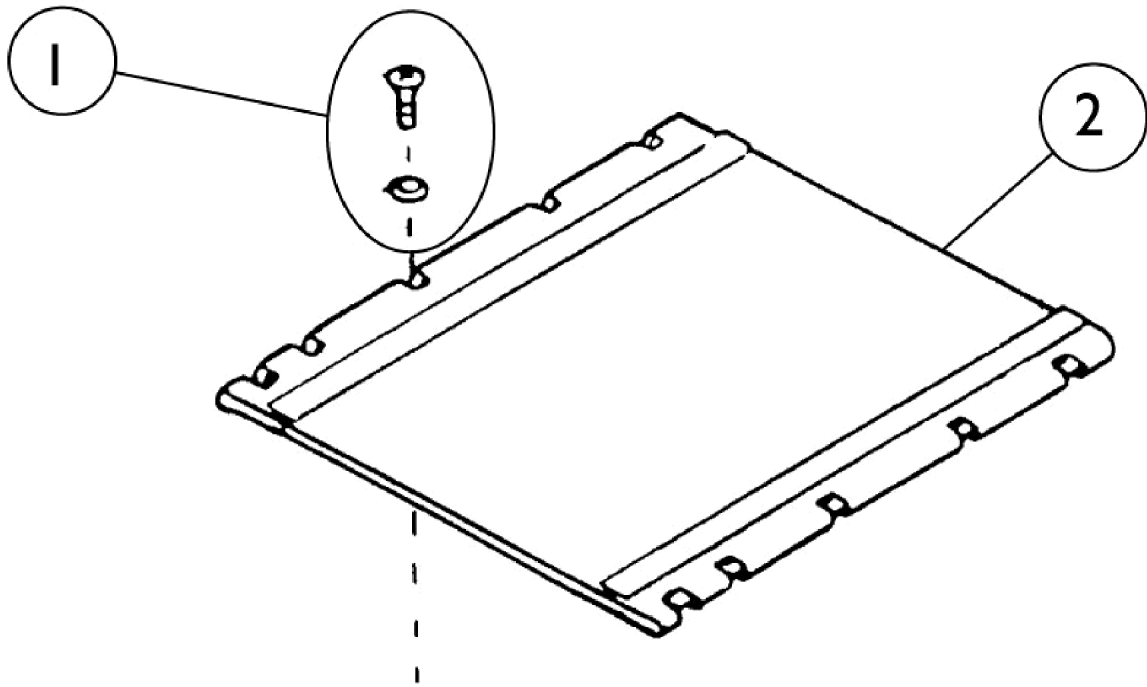

Seat Upholstery

Seat Upholstery

Item Number	Note	Part Number	Description	Quantity Per	
				Package	Assembly
1		1041541	Package, Screw Phillips Csunk Oval Head w/ Washer (#10-16 x 7/8") (12 ea.)	12	1
2		See Chart	Seat Upholstery without Hardware	1	1

Seat Upholstery
Vinyl/Nylon

Seat Upholstery without Hardware

	Fabric	10" Depth	11" Depth	12" Depth	13" Depth	14" Depth
10" Width	Vinyl	8881037225-NL A See Note(s) A	8881037226-NL A See Note(s) A	8881037227-NL A See Note(s) A	--	--
	Nylon	1019915-NLA	1019916-NLA	1019917-NLA	--	--
12" Width	Vinyl	--	--	8881037228-NL A See Note(s) A	8881037486-NL A See Note(s) A	8881037487-NL A See Note(s) A
	Nylon	--	--	1019922-NLA	1019923-NLA	1019924-NLA
14" Width	Vinyl	--	--	8881037488-NL A See Note(s) A	8881037489-NL A See Note(s) A	8881037490-NL A See Note(s) A
	Nylon	--	--	1019927-NLA	1019928-NLA	1019929-NLA