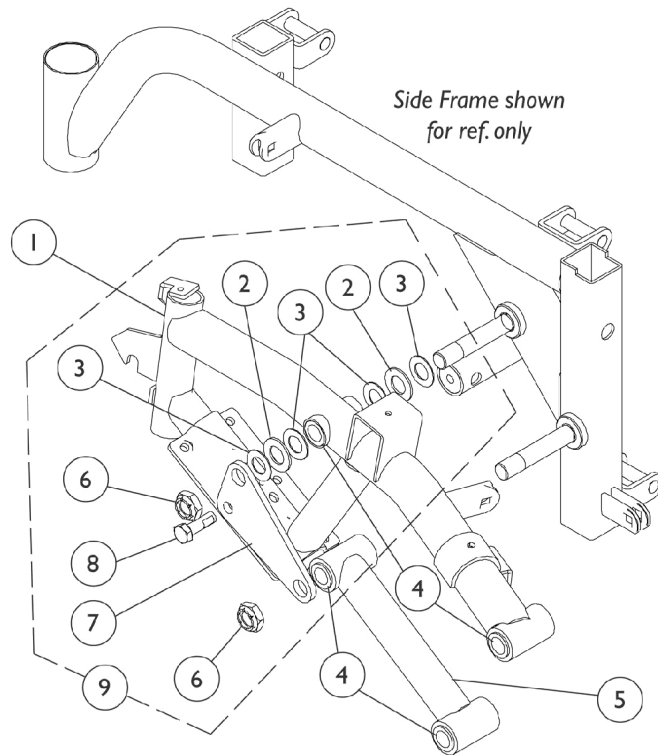

SureStep Walking Beams and Hardware

SureStep Walking Beams and Hardware

Item Number	Note	Part Number	Description	Quantity Per	
				Package	Assembly
1	A	1109025-NLA	NLA - Walking Beam, SureStep - Right	1	1
1	A	1109026-NLA	NLA - Walking Beam, SureStep - Left	1	1
2		40157X015-NLA	NLA - Washer, Nylon (9/16 x 1 x 5/8")	1	2
3		1106492-NLA	NLA - Washer (1/2 x 29/32 x 1/32")	1	4
4		1106485	Bushing (1/2 x 5/8")	1	8
5	A	1109018	Tube, Pivot, Black	1	1
6		1025737	Locknut (1/2-20)	1	2
7		1106078-NLA	NLA - Plate Reinforcement	1	1
8		1050161-NLA	NLA - Screw, Hex Head w/ Patch (5/16-18 x 1")	1	1
9	B	1108066-NLA	NLA - Kit, SureStep Walking Beam Hardware	1	1
10		1105030	Bolt, Round Head Square Neck (5/16-18 x 1")	1	3
11		1026158	Locknut (5/16-18)	1	3
12		1105028-NLA	NLA - Spring, Extension (1-1/4 x 3-1/2" L)	1	2
NOTE: A - Includes 4 each Bushings, item 4 B - Includes items 2, 3, 6-8					