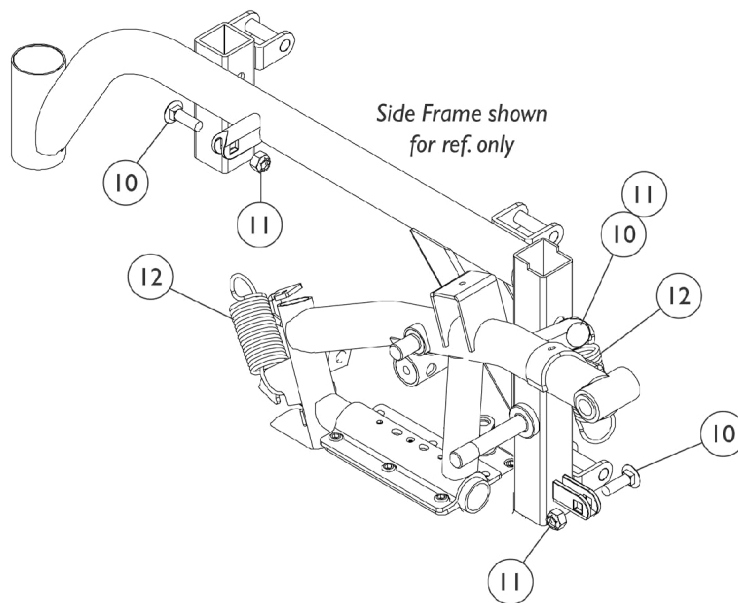

SureStep Walking Beams and Hardware

SureStep Walking Beams and Hardware

Item Number	Note	Part Number	Description	Quantity Per	
				Package	Assembly
1	A	1109025-NLA	NLA - Walking Beam, SureStep - Right	1	1
1	A	1109026-NLA	NLA - Walking Beam, SureStep - Left	1	1
2		40157X015-NLA	NLA - Washer, Nylon (9/16 x 1 x 5/8")	1	2
3		1106492-NLA	NLA - Washer (1/2 x 29/32 x 1/32")	1	4
4		1106485	Bushing (1/2 x 5/8")	1	8
5	A	1109018	Tube, Pivot, Black	1	1
6		1025737	Locknut (1/2-20)	1	2
7		1106078-NLA	NLA - Plate Reinforcement	1	1
8		1050161-NLA	NLA - Screw, Hex Head w/ Patch (5/16-18 x 1")	1	1
9	B	1108066-NLA	NLA - Kit, SureStep Walking Beam Hardware	1	1
10		1105030	Bolt, Round Head Square Neck (5/16-18 x 1")	1	3
11		1026158	Locknut (5/16-18)	1	3
12		1105028-NLA	NLA - Spring, Extension (1-1/4 x 3-1/2" L)	1	2
NOTE: A - Includes 4 each Bushings, item 4 B - Includes items 2, 3, 6-8					