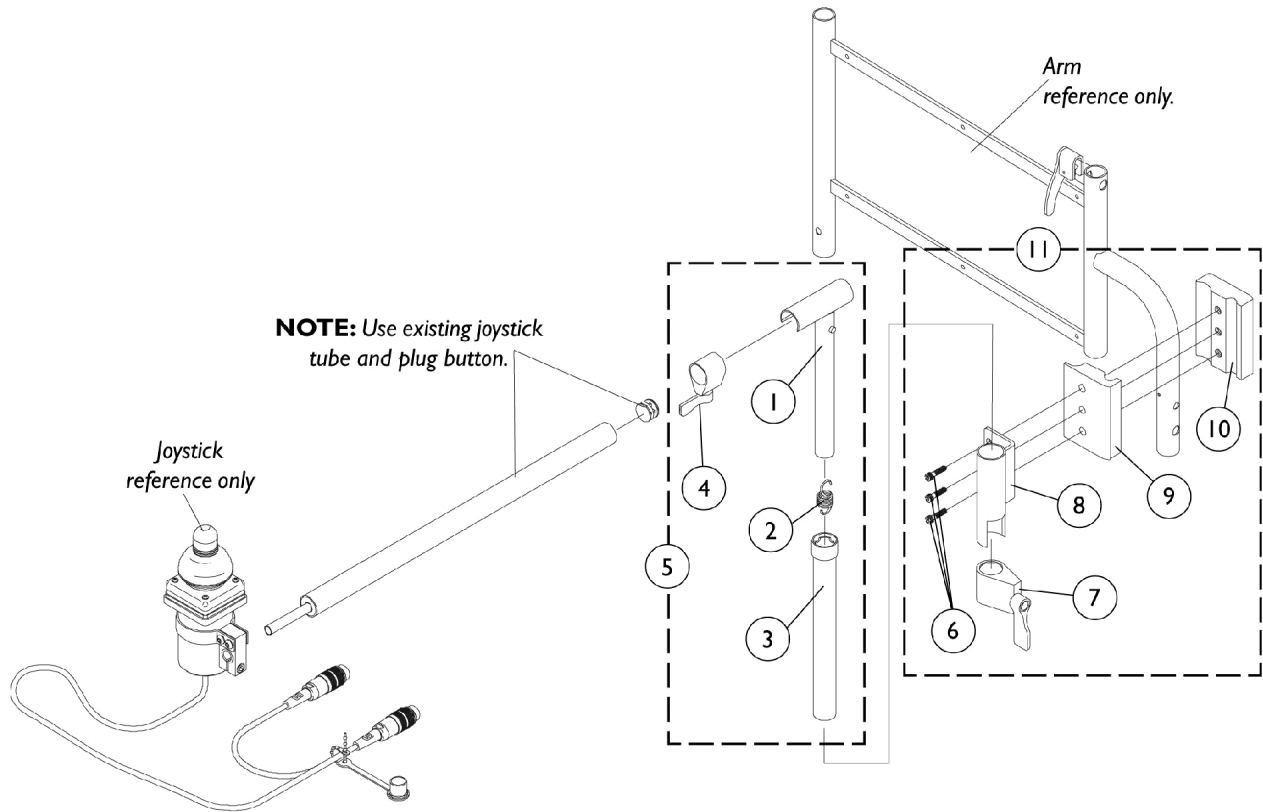

MKIV Mid-Line Swing Bracket Assembly

For MKIV Electronics Only

Item Number	Note	Part Number	Description	Quantity Per	
				Package	Assembly
1		1035528-NLA	NLA - Tube, Adjustment, Inside, Mid-Line, Black	1	1
2		1016778-NLA	NLA - Spring, Extension (9/16 x 1-3/8" L)	1	1
3		1035860-NLA	NLA - Tube, Adjustment, Outside, Mid-Line, Black	1	1
4		1027274	Adjustment Lock Assembly, Black	1	1
5	A	1035852-NLA	NLA - Swing Bracket Assembly, Mid-Line, Black	1	1
6		7930349-NLA	NLA - Screw, Hex Head (1/4-20 x 1-1/8")	25	3
7		1027274	Adjustment Lock Assembly, Black	1	1
8		1049582-NLA	NLA - Bracket, Joystick Mounting, Black	1	1
9		1027266	Half Clamp, Non-Threaded Holes	1	1
10		1027267-NLA	NLA - Half Clamp, Threaded Holes	1	1
11	B	1049591-NLA	NLA - Hardware, Joystick Tube Mounting	1	1

NOTE: A - Includes items 1-4
B - Includes items 6-10