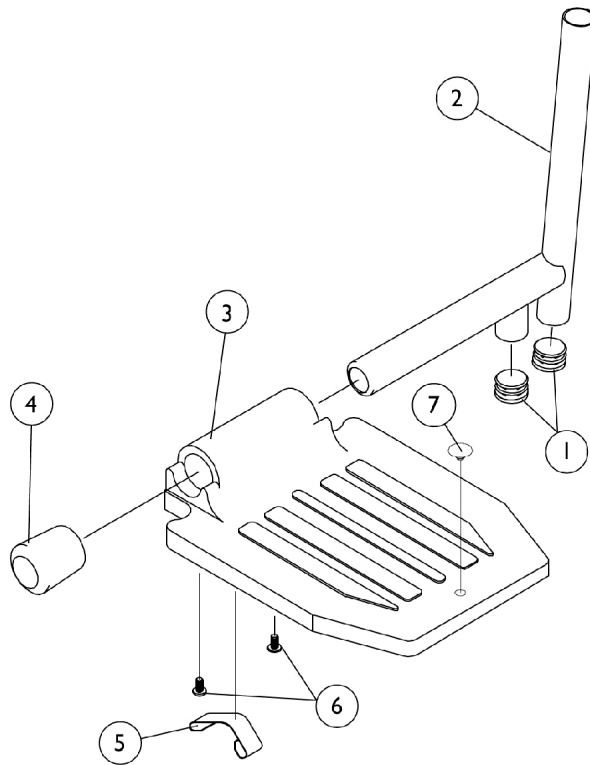

# Pivot & Slide Tube w/ Footplate

For the Following Legrests:  
P904, PAL4A, and PAS4A

Note: Heel Loops are not included. See footrest and legrest accessories.

Note: For complete pivot/slide tube and footplate assemblies, see front riggings reference charts.

Item Number	Note	Part Number	Description	Quantity Per	
				Package	Assembly
1		1027097	Plug Button, Black (3/4")	1	2
2	A	1041527	Pivot/Slide Tube w/ Plug Button, Black	1	1
2	B	1048834	Pivot/Slide Tube w/ Plug Button, Black	1	1
2	C	1041525-NLA	NLA - Pivot/Slide Tube w/ Plug Button, Deluxe Aluminum, Black	1	1
2	D	1070762-NLA	NLA - Tube, Pivot/Slide w/ Plug Button, Deluxe Aluminum, Black	1	1
3	E	44200X059	Footplate, Aluminum, Small, Black (6-3/4" W x 6" L)	1	1
3	F	44200X027	Footplate, Aluminum, Medium, Black (7-3/4" W x 6" L)	1	1
3	F	1043659-NLA	NLA - Footplate, Aluminum, Deluxe, Black - Right (8" W x 5-3/4" L)	1	1
3	F	1043660-NLA	NLA - Footplate, Aluminum, Deluxe, Black - Left (8" W x 5-3/4" L)	1	1
3	E	1002343	Footplate, Aluminum, Extra Large, Black - Right (7" W x 8-1/2" L)	1	1
3	E	1002344	Footplate, Aluminum, Extra Large, Black - Left (7" W x 8-1/2" L)	1	1
3	F	44200X025	Footplate, Aluminum, Extra Large, Black - Right (8" W x 8-1/2" L)	1	1
3	F	44200X026	Footplate, Aluminum, Extra Large, Black - Left (8" W x 8-1/2" L)	1	1
4	G	1016346	Cap, End, Tube, Black (7/8")	1	1
4	H	1027095	Plug Button, Black (7/8")	1	1
5	G	1006981	Spring, Tension	1	2
5		1036120-NLA	NLA - Spring	1	2
5	H,I	1036123	Spring, Leaf	1	1
6		7930354-NLA	NLA - Package, Phillips Head Screw (#8-32 x 3/8")	25	2
7		1070168	Plug, Push, Footplate	1	1