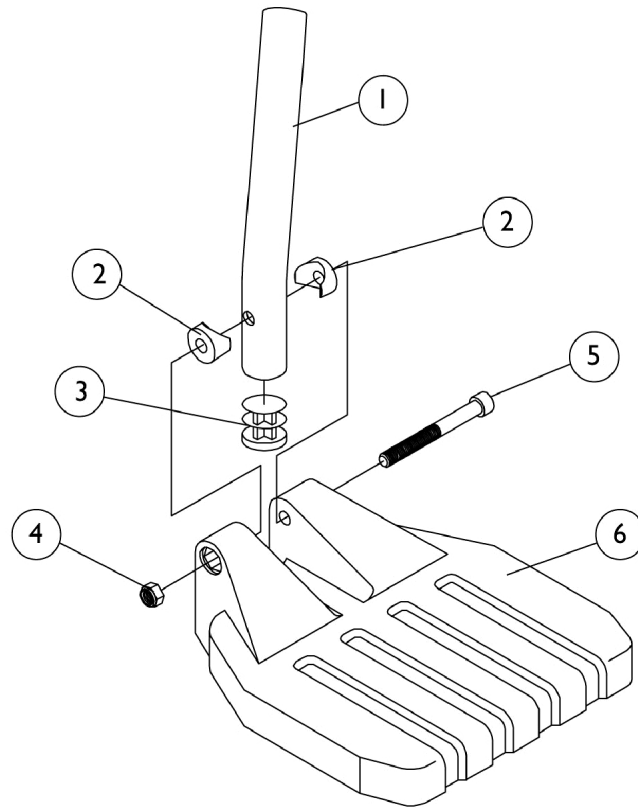

Pivot & Slide Tube w/ Footplate

For the Following Footrest:
PW93ST

Note: Heel loops are not included. See footrest and legrest accessories.

Note: For complete pivot/slide tube and footplate assemblies, see front riggings reference charts.

Item Number	Note	Part Number	Description	Quantity Per	
				Package	Assembly
1		1057852	Tube, Pivot/Slide, Curved End, Steel, Black (9-7/8")	1	1
2		1025457	Spacer, Coved (1/4 x 3/4 x 11/32")	1	2
3		1027097	Plug Button, Black (3/4")	1	1
4		7930323-NLA	NLA - Package, Locknut (1/4-20)	25	1
5		7930366	Package, Socket Head Screw (1/4-20 x 2-1/4")	25	1
6	A	1026879	Footplate, Composite, Small, Black (6" W x 6" L)	1	1
6	B	1026880	Footplate, Composite, Medium, Black (7" W x 6" L)	1	1
6	C	1026881	Footplate, Composite, Large, Black (8" W x 6" L)	1	1
NOTE: A - 16" Wide B - 18" Wide C - 20" Wide					