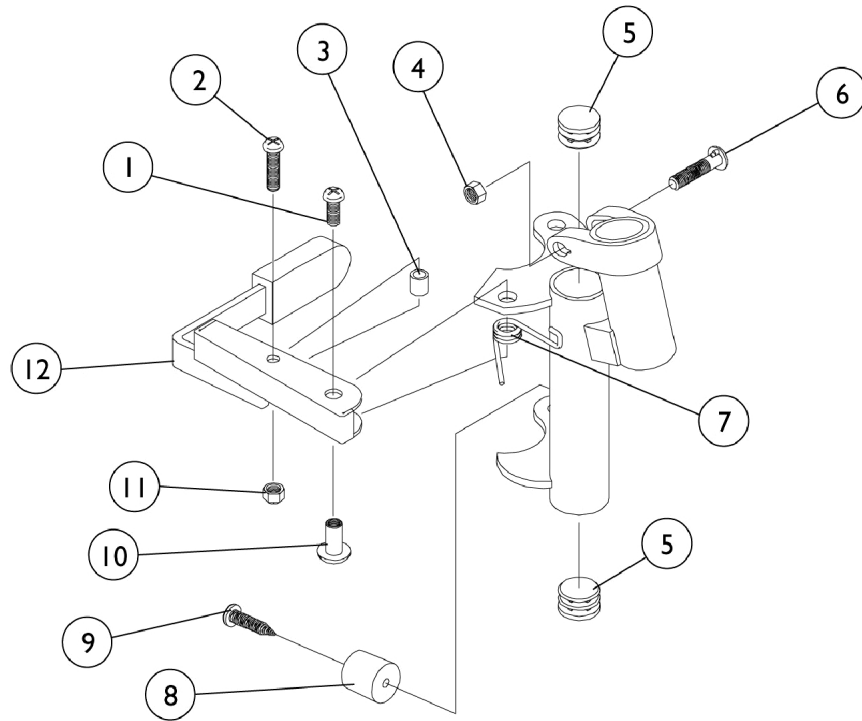

# P93M Footrest Supports Black

Item Number	Note	Part Number	Description	Quantity Per	
				Package	Assembly
1		7930359-NLA	NLA - Package, Screw, Phillips Pan Head (#10-32 x 1/2")	25	1
2		7930360-NLA	NLA - Package, Screw, Phillips Pan Head (#10-32 x 11/16")	25	1
3		47565X057	Bushing (7/32 x 3/8 x 11/32")	1	1
4		1107321	Nut, Low Cap (5/16"-24)	1	1
5		1027095	Plug Button, Black (7/8")	1	2
6		11232X009	Bolt, Lug (5/16-24 x 1-3/8")	1	1
7		1008935	Spring, Release - Right	1	1
7		1008936	Spring, Release - Left	1	1
8		1022874	Bumper	1	1
9		1030979	Screw, Phillips Pan Head Tap (#10-32 x 3/4")	1	1
10		67005X000	Rivnut (#10-32)	1	1
11		7930365-NLA	NLA - Locknut (#10-32)	25	1
12		1035539	Handle, Release, Black - Right	1	1
12		1035540	Handle, Release, Black - Left	1	1
	A	1037695-NLA	NLA - Footrest Support Assembly, Adult, Black - Right	1	1
	A	1037696-NLA	NLA - Footrest Support Assembly, Adult, Black - Left	1	1

NOTE: A - Not Shown