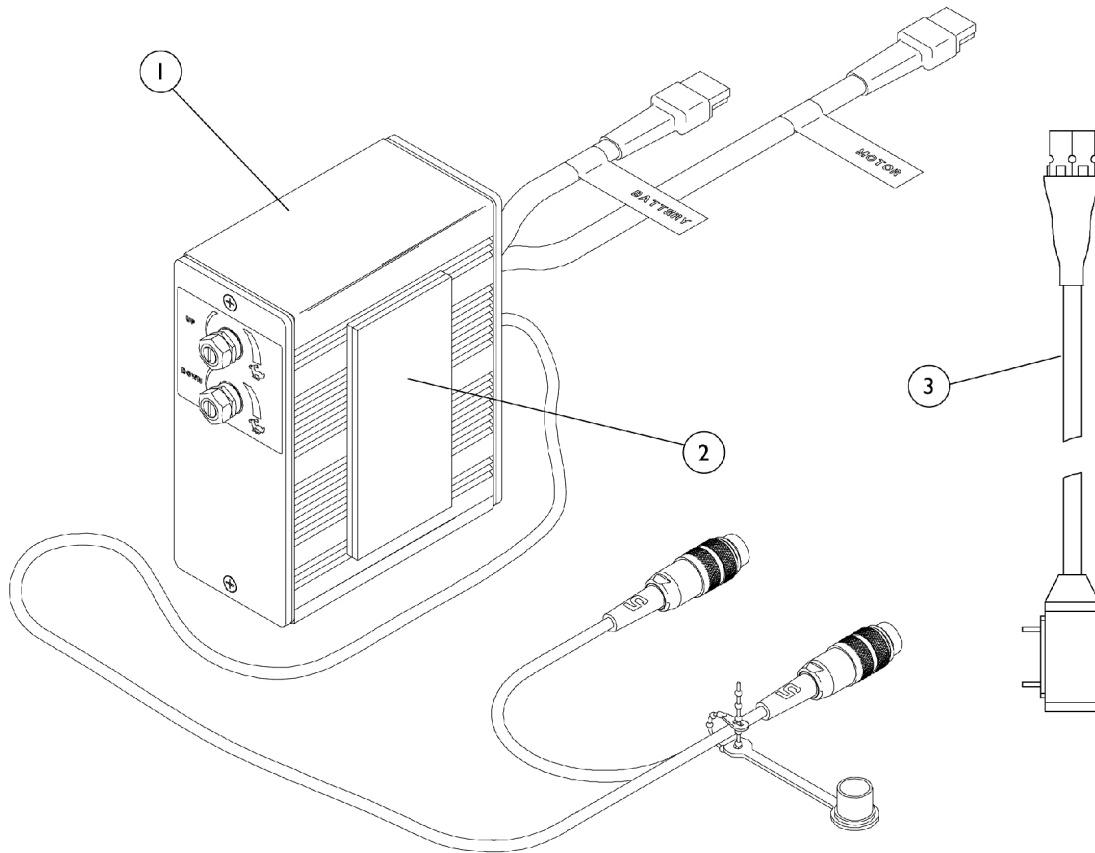

MKIV Recliner Control & Recliner Cable

Item Number	Note	Part Number	Description	Quantity Per	
				Package	Assembly
1		1054376-NLA	NLA - Control, Recliner	1	1
2		1095501-NLA	NLA - Fastener, Dual Lock Hook and Loop Adhesive (2" W x 12" L)	1	1
3	A	1098905-NLA	NLA - Cable Assembly, 24 Volt, Anderson/P.T.O.	1	1
		1005151-NLA	NLA - Cable, Recliner	1	1

NOTE: A - Not Shown.