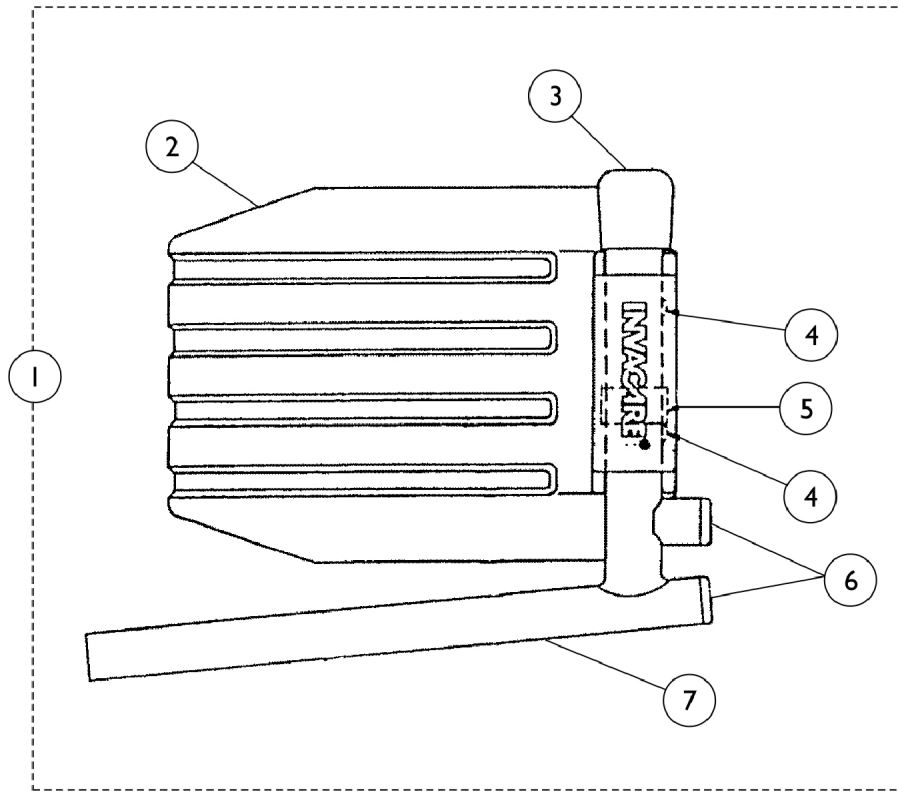

Pivot Slide Tube with Footplate Assembly - J934A-14

Item Number	Note	Part Number	Description	Quantity Per	
				Package	Assembly
1	A,B	1020234-NLA	NLA - Pivot/Slide Tube w/ Aluminum Footplate Assembly, Chrome - Right	1	1
1	A,B	1020235-NLA	NLA - Pivot/Slide Tube w/ Aluminum Footplate Assembly, Chrome - Left	1	1
2		44200X059	Footplate, Aluminum, Small, Black (6-3/4" W x 6" L)	1	1
2		44200X027	Footplate, Aluminum, Medium, Black (7-3/4" W x 6" L)	1	1
3		1016346	Cap, End, Tube, Black (7/8")	1	1
4		40120X001	Screw, Phillips Pan Head (#8-32 x 3/8")	1	2
5		1006981	Spring, Tension	1	1
6		1027097	Plug Button, Black (3/4")	1	2
7		7500005-NLA	NLA - Pivot/Slide Tube w/ Plug Button, Chrome	1	1
7		04470X013-NLA	NLA - Pivot/Slide Tube, Chrome	1	1

NOTE: A - 11-15" knee-to-heel range.
B - 14" chair width.