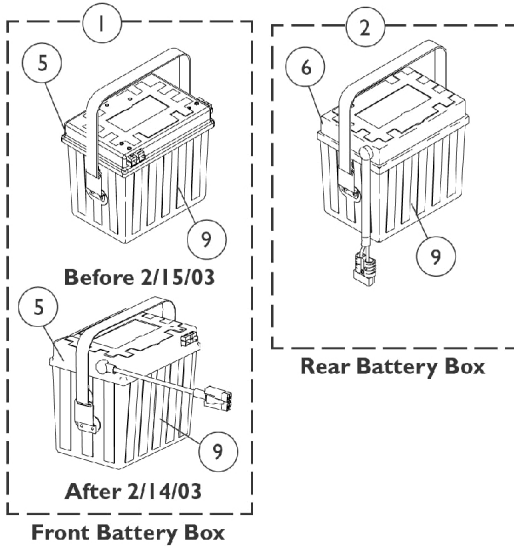

Battery Boxes & Trays

UI BATTERY BOXES