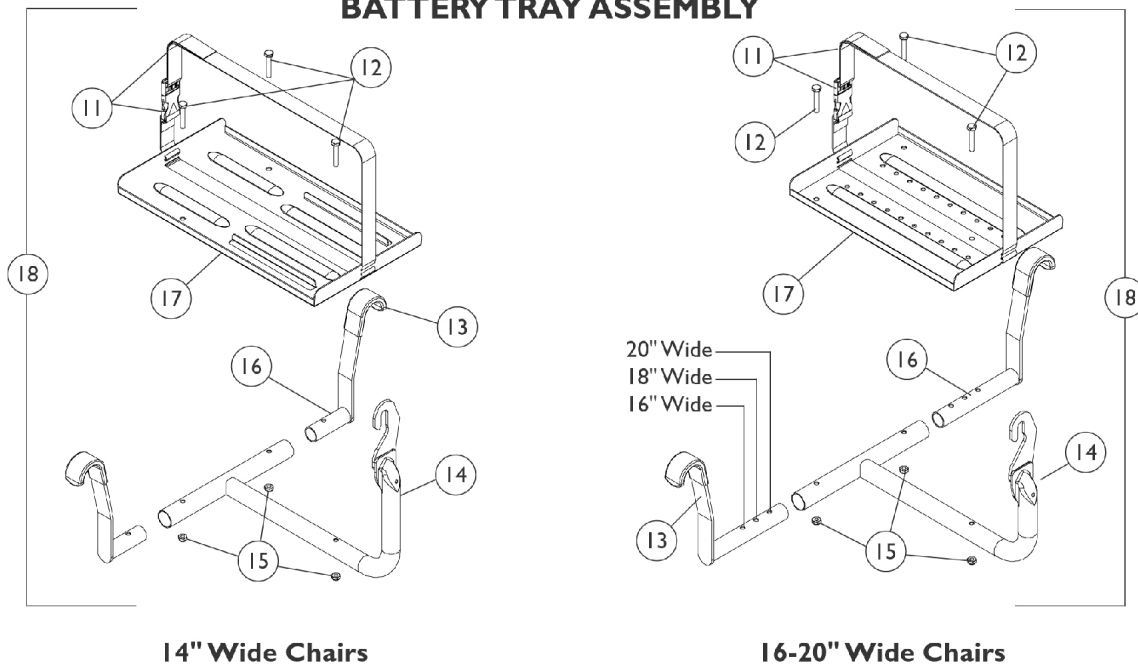

BATTERY TRAY ASSEMBLY