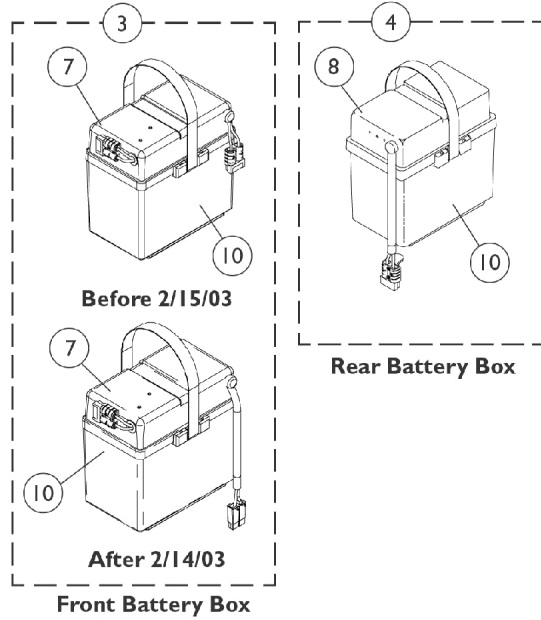

22NF BATTERY BOXES