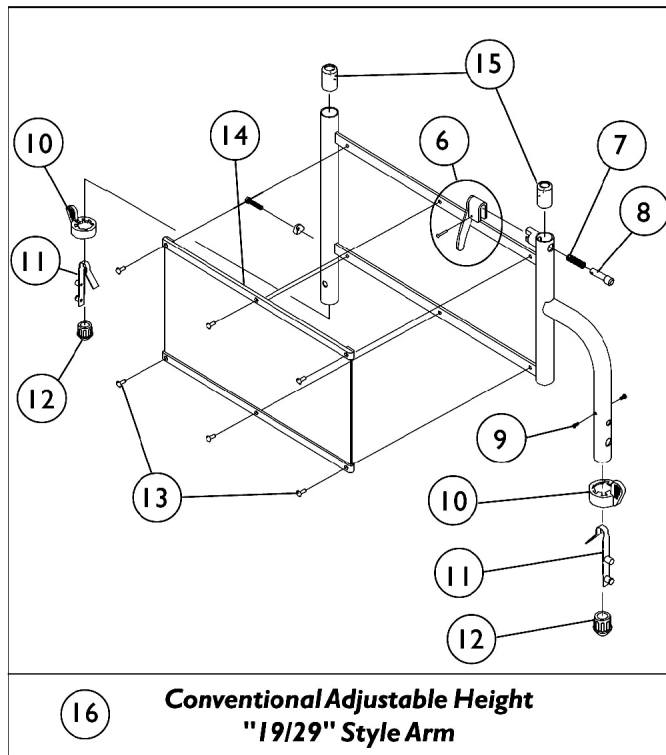

Adjustable Height Arms

**Conventional Adjustable Height
"19/29" Style Arm**

16

**Conventional Adjustable Height
"19/29" Style Arm**

Adjustable Height Arms

Item Number	Note	Part Number	Description	Quantity Per	
				Package	Assembly
1	B,C	8881053578	Kit, Arm Pad w/ Screws, Desk Length (9" L x 2" W) (Pair)	2	1
1	B,C	8881053577	Kit, Arm Pad w/ Screws, Full Length (14" L x 2" W) (Pair)	2	1
1	D	1110817	Kit, Arm Pad w/ Screws, Desk Length, Urethane Waterfall, Black (9" L x 2-5/8" W) (Pair)	2	1
1	D	1110818	Kit, Arm Pad w/ Screws, Full Length, Urethane Waterfall, Black (13" L x 2-5/8" W) (Pair)	2	1
1	B,C	8881011811-NL A	NLA - Pad, Arm, Vinyl, Desk Length (9" L x 2" W)	1	1
1	B,C	8881015932-NL A	NLA - Pad, Arm, Vinyl, Full Length - Right (14" L x 2" W)	1	1
1	B,C	8881015933-NL A	NLA - Pad, Arm, Vinyl, Full Length - Left (14" L x 2" W)	1	1
1	A,D	1117327	Kit, Arm Pad w/ Screws, Desk Length, Urethane Waterfall, Black (9" L x 2-5/8" W)	1	1
1	A,D	1117328	Kit, Arm Pad w/ Screws, Full Length, Urethane Waterfall, Black (13" L x 2-5/8" W)	1	1
2		1027095	Plug Button, Black (7/8")	1	2
3		1111714	Package, Screw Phillips Pan Head (#10-32 x 1-1/8")	2	1
3	E	1094270-NLA	NLA - Package, Screw, Phillips Pan Head (#10-32 x 1-1/4")	2	1
4		1038470	Arm Tube Assembly, Conventional w/ Plug Buttons, Desk Length, Black - Right/Left	1	1
4		1038472	Arm Tube Assembly w/ Plug Buttons, Full Length, Black - Right/Left	1	1
5		1035614	Plug Button, Black (5/8")	1	2
6		1090768	Kit, Lock Handle w/Rivets (Pair)	2	1
7		47471X074	Spring, Arm Lock	1	1
8		47471X068	Pin, Locking	1	1
9		1025729	Screw, Phillips Pan Head Tap (#8-32 x 3/8")	1	2
10		1015450	Handle, Quad Release	1	2
11		1018225	Spring, Torsion with Button Lock	1	2
12		1036484	Plug, Armrest, Black (3/4") (18GA)	1	2
13		1028645	Rivet	1	6
14		1064129	Guard, Clothing	1	1
15		1036150	Anti-Rattle	1	2
16		1057992	Arm Base Assembly, Removable, Black - Right	1	1
16		1057993	Arm Base Assembly, Removable, Black - Left	1	1