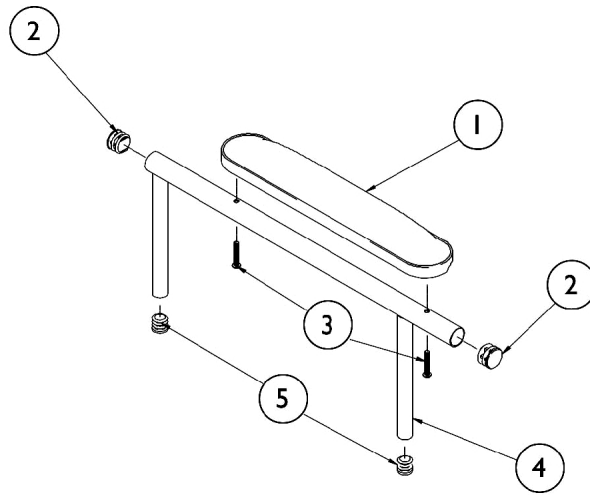

Adjustable Height Arms

**Conventional Adjustable Height
"19/29" Style Arm**

16

**Conventional Adjustable Height
"19/29" Style Arm**

Adjustable Height Arms

Item Number	Note	Part Number	Description	Quantity Per	
				Package	Assembly
1	B,C	8881053578	Kit, Arm Pad w/ Screws, Desk Length (9" L x 2" W) (Pair)	2	1
1	B,C	8881053577	Kit, Arm Pad w/ Screws, Full Length (14" L x 2" W) (Pair)	2	1
1	D	1110817	Kit, Arm Pad w/ Screws, Desk Length, Urethane Waterfall, Black (9" L x 2-5/8" W) (Pair)	2	1
1	D	1110818	Kit, Arm Pad w/ Screws, Full Length, Urethane Waterfall, Black (13" L x 2-5/8" W) (Pair)	2	1
1	B,C	8881011811-NL A	NLA - Pad, Arm, Vinyl, Desk Length (9" L x 2" W)	1	1
1	B,C	8881015932-NL A	NLA - Pad, Arm, Vinyl, Full Length - Right (14" L x 2" W)	1	1
1	B,C	8881015933-NL A	NLA - Pad, Arm, Vinyl, Full Length - Left (14" L x 2" W)	1	1
1	A,D	1117327	Kit, Arm Pad w/ Screws, Desk Length, Urethane Waterfall, Black (9" L x 2-5/8" W)	1	1
1	A,D	1117328	Kit, Arm Pad w/ Screws, Full Length, Urethane Waterfall, Black (13" L x 2-5/8" W)	1	1
2		1027095	Plug Button, Black (7/8")	1	2
3		1111714	Package, Screw Phillips Pan Head (#10-32 x 1-1/8")	2	1
3	E	1094270-NLA	NLA - Package, Screw, Phillips Pan Head (#10-32 x 1-1/4")	2	1
4		1038470	Arm Tube Assembly, Conventional w/ Plug Buttons, Desk Length, Black - Right/Left	1	1
4		1038472	Arm Tube Assembly w/ Plug Buttons, Full Length, Black - Right/Left	1	1
5		1035614	Plug Button, Black (5/8")	1	2
6		1090768	Kit, Lock Handle w/Rivets (Pair)	2	1
7		47471X074	Spring, Arm Lock	1	1
8		47471X068	Pin, Locking	1	1
9		1025729	Screw, Phillips Pan Head Tap (#8-32 x 3/8")	1	2
10		1015450	Handle, Quad Release	1	2
11		1018225	Spring, Torsion with Button Lock	1	2
12		1036484	Plug, Armrest, Black (3/4") (18GA)	1	2
13		1028645	Rivet	1	6
14		1064129	Guard, Clothing	1	1
15		1036150	Anti-Rattle	1	2
16		1057992	Arm Base Assembly, Removable, Black - Right	1	1
16		1057993	Arm Base Assembly, Removable, Black - Left	1	1