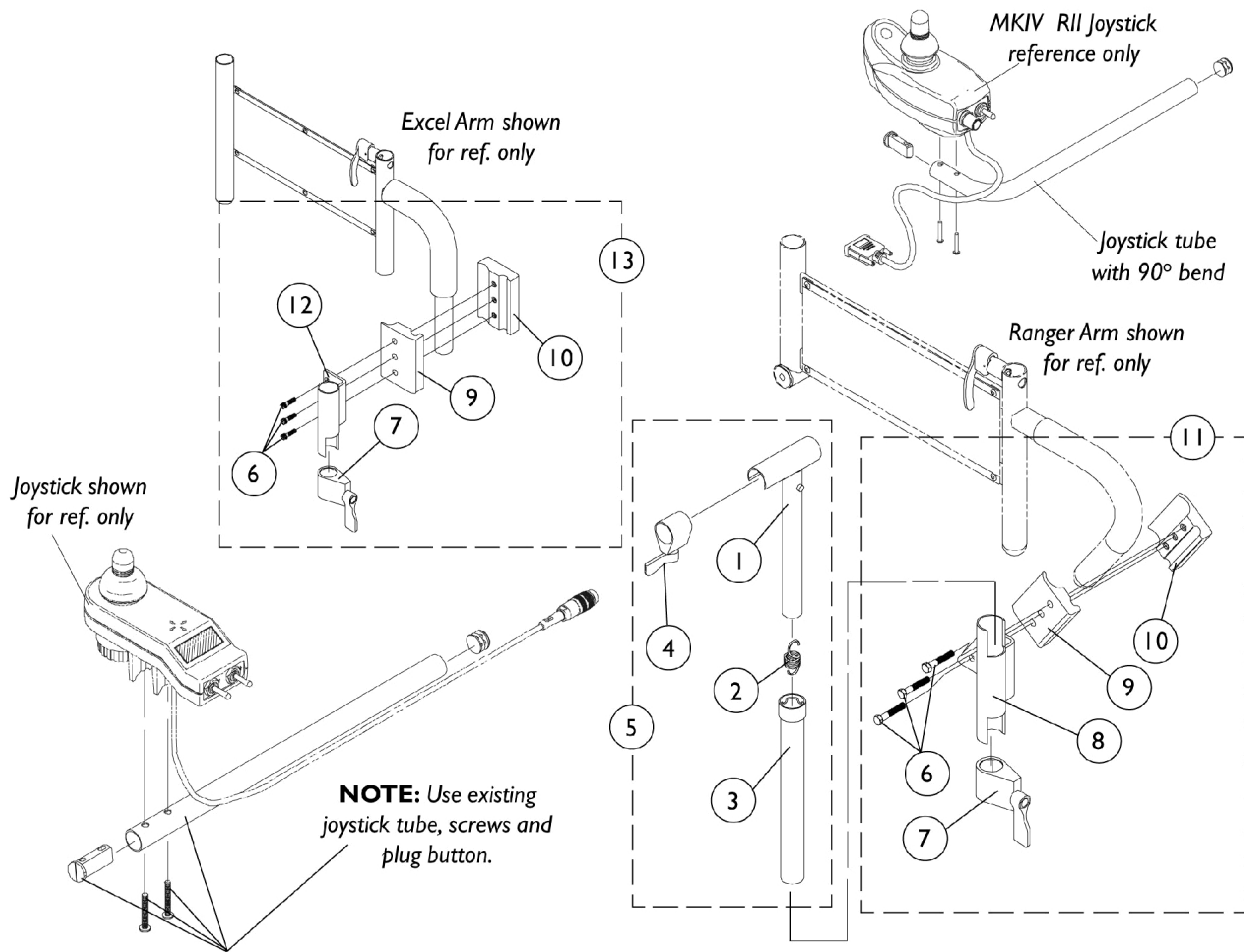

MKIV Mid-Line Swing Bracket Assembly

MKIV Mid-Line Swing Bracket Assembly

Item Number	Note	Part Number	Description	Quantity Per	
				Package	Assembly
1		1035528-NLA	NLA - Tube, Adjustment, Inside, Mid-Line, Black	1	1
2		1016778-NLA	NLA - Spring, Extension (9/16 x 1-3/8" L)	1	1
3		1035860-NLA	NLA - Tube, Adjustment, Outside, Mid-Line, Black	1	1
4		1027274	Adjustment Lock Assembly, Black	1	1
5	A	1035852-NLA	NLA - Swing Bracket Assembly, Mid-Line, Black	1	1
6		7930349-NLA	NLA - Screw, Hex Head (1/4-20 x 1-1/8")	25	1
7		1027274	Adjustment Lock Assembly, Black	1	1
8	B	1071879-NLA	NLA - Bracket, Joystick Mounting, Black	1	1
9		1027266	Half Clamp, Non-Threaded Holes	1	1
10		1027267-NLA	NLA - Half Clamp, Threaded Holes	1	1
11	B,C	1071880-NLA	NLA - Hardware, Attaching - Mid-Line	1	1
12		1049582-NLA	NLA - Bracket, Joystick Mounting, Black	1	1
13	D	1049591-NLA	NLA - Hardware, Joystick Tube Mounting	1	1

NOTE: A - Includes Items 1-4.
 B - Left side joystick mounting bracket or hardware must be ordered as a special.
 C - Includes Items 6-10.
 D - Includes Items 6, 7, 9, 10, and 12.