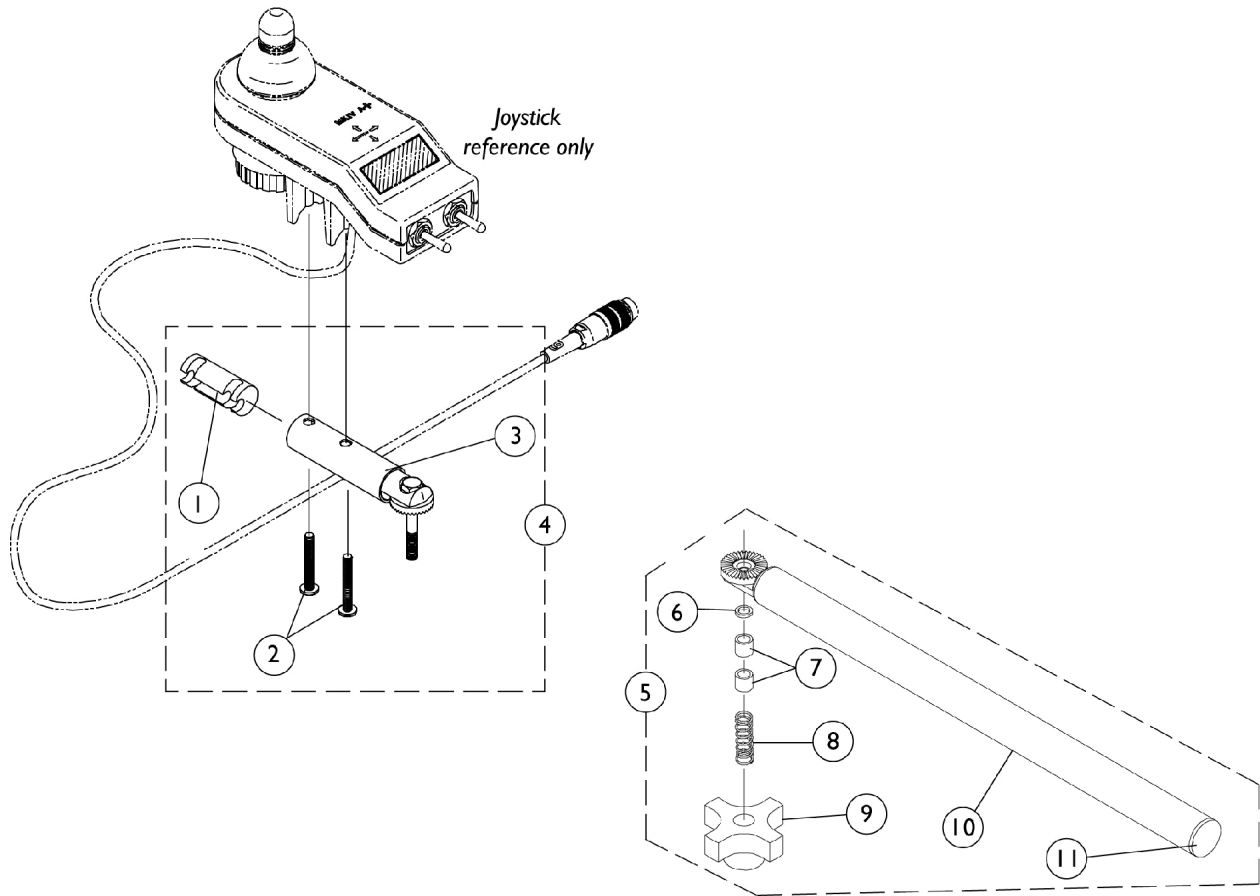

MKIV Swivel Joystick Hardware

MKIV Swivel Joystick Hardware

Item Number	Note	Part Number	Description	Quantity Per	
				Package	Assembly
1		1093063	Spacer, Joystick Tube, Black	1	1
2		7930327-NLA	NLA - Package, Screw, Phillips Pan Head (#10-32 x 1-1/8")	25	1
3		1049962-NLA	NLA - Bracket, Swivel Joystick, MKIV	1	1
4		1049963-NLA	NLA - Bracket, Swivel Joystick with Hardware	1	1
5		1035986-NLA	NLA - Joystick Swivel Tube with Hardware, Black	1	1
6		1020551-NLA	NLA - Washer, Flat (1/4 x 3/8 x 1/16")	1	1
7		1005844-NLA	NLA - Bushing	1	2
8		1002511-NLA	NLA - Spring, Hitch Bracket	1	1
9		1023670-NLA	NLA - Knob, Clamping, Grey	1	1
10		1035990-NLA	NLA - Tube, Swivel Joystick, Black	1	1
11		1027095	Plug Button, Black (7/8")	1	1