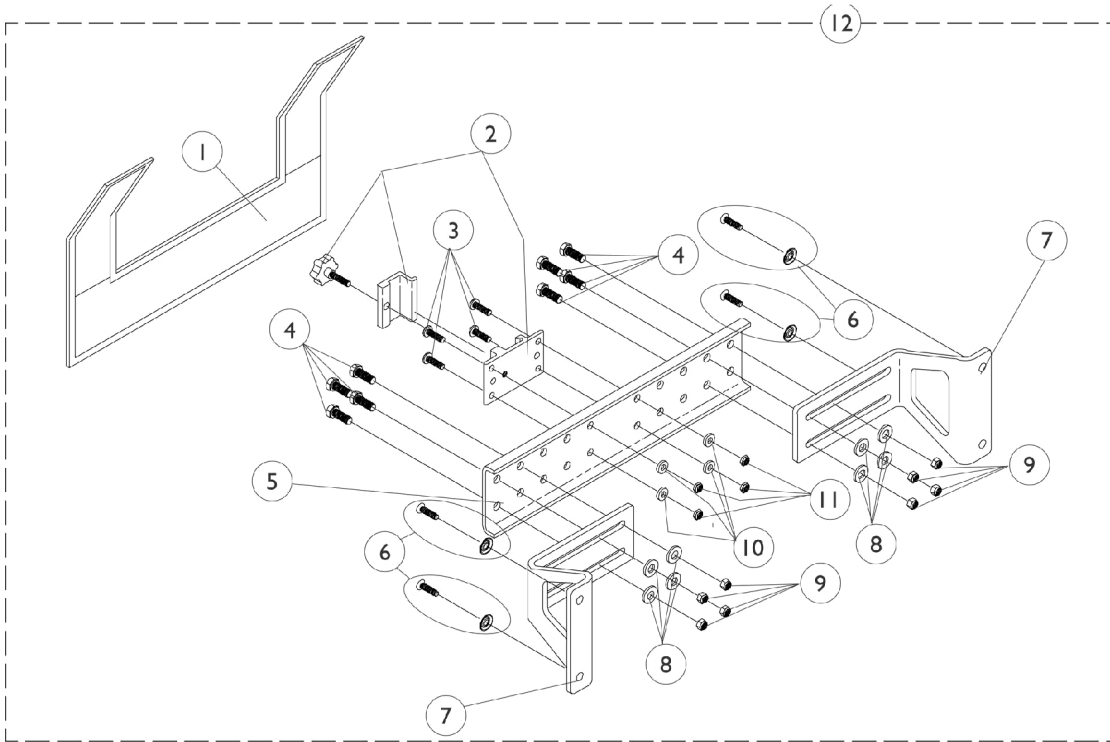

MKIV R.I.M. Head Control Mounting Hardware (1500M4)

Item Number	Note	Part Number	Description	Quantity Per	
				Package	Assembly
1		1055149	Cover, Nylon	1	1
1		1055151-NLA	NLA - Cover, Nylon	1	1
2		1055148-NLA	NLA - Clamp with Knob, Two-Piece	1	1
3		1003645	Screw, Socket Button Head (#10-32 x 3/4")	1	4
4		7930326-NLA	NLA - Package, Screw, Hex Head (1/4-20 x 3/4")	25	8
5		1054931-NLA	NLA - Bracket, Attaching, Black (12 - 18" W)	1	1
5		1054933-NLA	NLA - Bracket, Attaching, Black (19 - 24" W)	1	1
6		1031095	Screws with Washers (#10-16 x 7/8")	4	1
6		1076284	Screw w/ Washer (#10 x 7/8")	1	4
7		1054929-NLA	NLA - Bracket, Wing, Black	1	2
8		1026907	Washer (1/4 x 1/2 x 1/16")	1	8
9		7930333	Locknut (1/4-20)	25	8
10		1026034-NLA	NLA - Washer, Nylon (3/16 x 7/16 x 1/8")	1	4
11		7930332-NLA	NLA - Locknut, High Profile (#10-32)	25	4
12		1056347	Hardware, Rim Control Mounting (RIMHW) (12-18" W)	1	1
12		1056348	Hardware, Rim Control Mounting (RIMHW) (19-24" W)	1	1