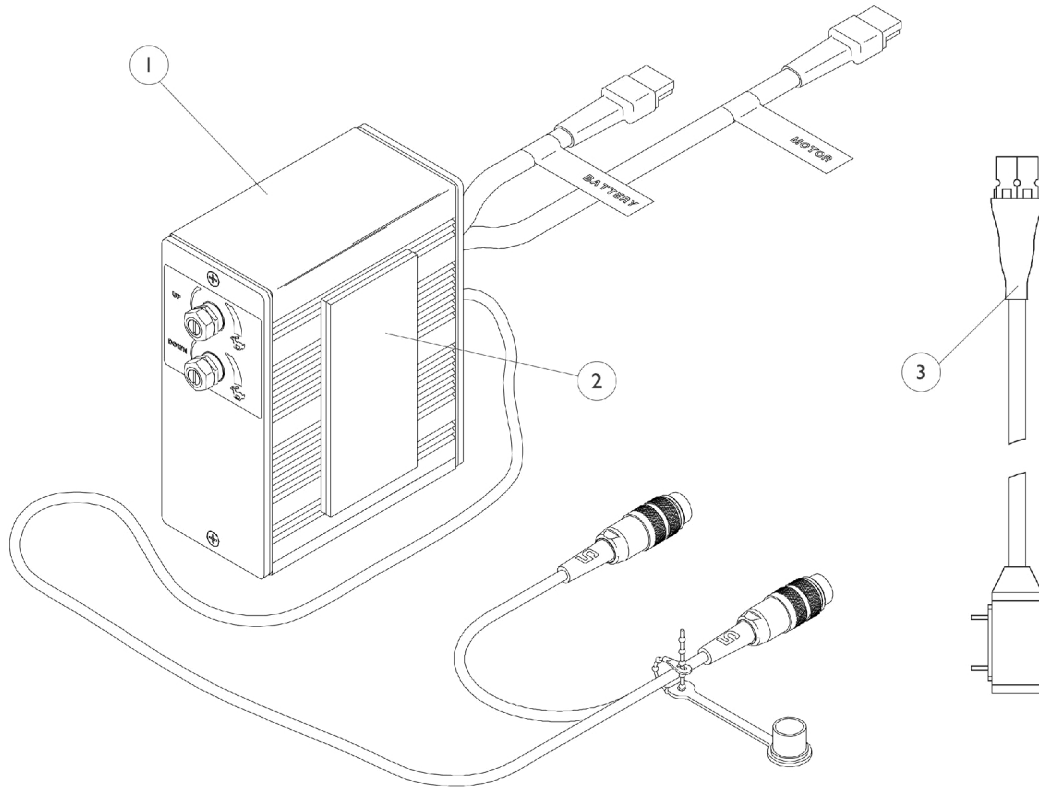

MKIV Recliner Control and Recliner Cable

NOTE: Recliner control is not adaptable with 2nd Generation Powered Seating Systems. Actuator damage may occur.

Item Number	Note	Part Number	Description	Quantity Per	
				Package	Assembly
1		1054376-NLA	NLA - Control, Recliner	1	1
2		1095501-NLA	NLA - Fastener, Dual Lock Hook and Loop Adhesive (2" W x 12" L)	1	1
3	A	1098905-NLA	NLA - Cable Assembly, 24 Volt, Anderson/P.T.O.	1	1
		1005151-NLA	NLA - Cable, Recliner	1	1