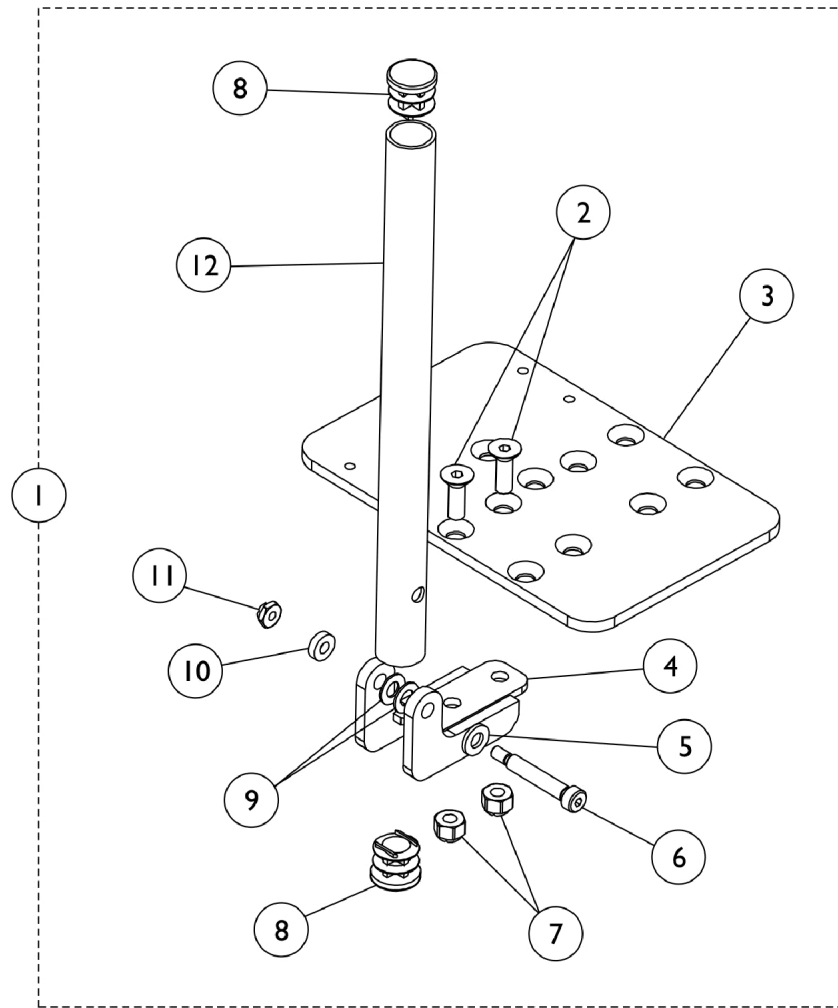

Pivot Slide Tube with Footplate Assembly - J932A-14

Pivot Slide Tube with Footplate Assembly - J932A-14

Item Number	Note	Part Number	Description	Quantity Per	
				Package	Assembly
1	A,B,C	1102491	Pivot/Slide Tube w/ Footplate Assembly, Black - Right (12" Footplate)	1	1
1	A,B,C	1102492	Pivot/Slide Tube w/ Footplate Assembly, Black - Left (12" Footplate)	1	1
1	B,D	1102489-NLA	NLA - Pivot/Slide Tube w/ Footplate Assembly, Chrome - Right (12" Footplate)	1	1
1	B,D	1102490-NLA	NLA - Pivot/Slide Tube w/ Footplate Assembly, Chrome - Left (12" Footplate)	1	1
2		1029545	Screw, Socket Flat Head (1/4-20 x 3/4")	1	2
3		1100988	Footplate, Black (3-1/4" W x 6" L) (10" W)	1	1
3		1100989	Footplate, Black (4-1/4" W x 6-1/2" L) (12" W)	1	1
4		1101020	Block, Hinge	1	1
5		1010398	Washer, Nylon (1/4 x 1/2 x 1/16")	1	1
6		1000212	Screw, Shoulder Hex Socket (1/4 x 1-1/4", #10-24)	1	1
7		1025736	Locknut (1/4-20)	1	2
8		1027097	Plug Button, Black (3/4")	1	2
9		40157X016-NLA	NLA - Washer (1/4 x 1/2 x 1/16")	1	2
10		16347X000-NLA	NLA - Washer, Nylon (3/16 x 7/16 x 1/8")	1	1
11		1026035-NLA	NLA - Locknut (#10-24)	1	1
12	D	1102483-NLA	NLA - Tube, Slide, Chrome	1	1
12	A	1102484	Tube, Slide, Black	1	1

NOTE: A - Specify frame color when ordering. See category titled, "Upholstery Colors, Frame Finishes and Packaging."
 B - Includes items 2-12.
 C - Black
 D - Chrome