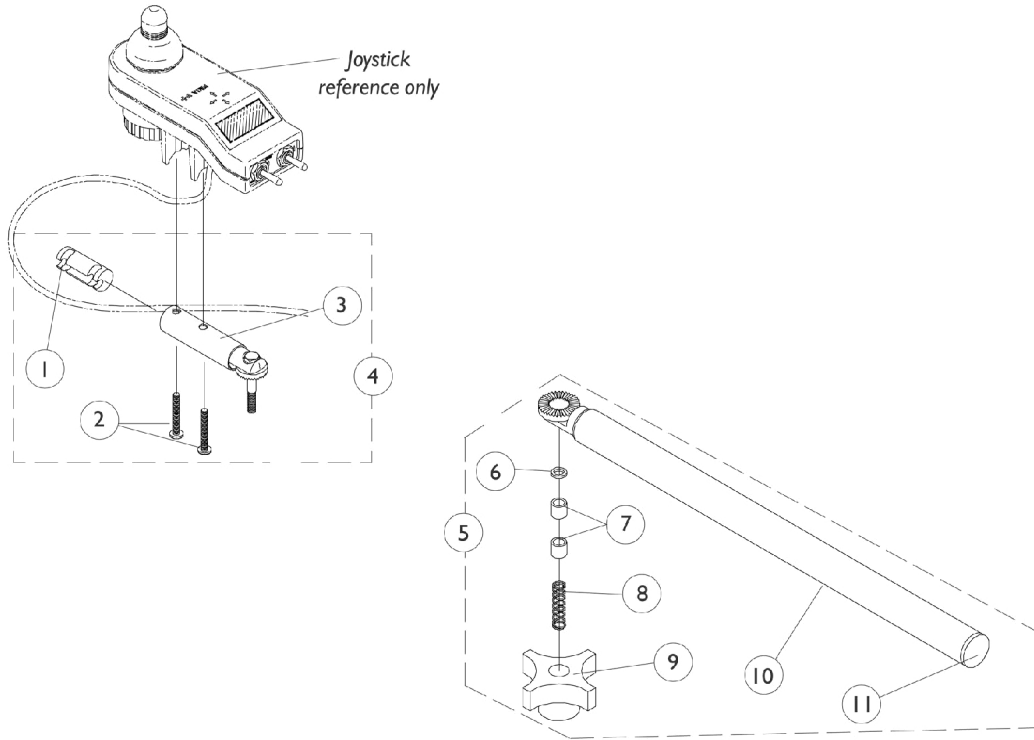

MKIV Swivel Joystick Hardware

Item Number	Note	Part Number	Description	Quantity Per	
				Package	Assembly
1		1093063	Spacer, Joystick Tube, Black	1	1
2		7930327-NLA	NLA - Package, Screw, Phillips Pan Head (#10-32 x 1-1/8")	25	3
3		1049962-NLA	NLA - Bracket, Swivel Joystick, MKIV	1	1
4		1049963-NLA	NLA - Bracket, Swivel Joystick with Hardware	1	1
5		1035986-NLA	NLA - Joystick Swivel Tube with Hardware, Black	1	1
6		1020551-NLA	NLA - Washer, Flat (1/4 x 3/8 x 1/16")	1	1
7		1005844-NLA	NLA - Bushing	1	2
8		1002511-NLA	NLA - Spring, Hitch Bracket	1	1
9		1023670-NLA	NLA - Knob, Clamping, Grey	1	1
10		1035990-NLA	NLA - Tube, Swivel Joystick, Black	1	1
11		1027095	Plug Button, Black (7/8")	1	1