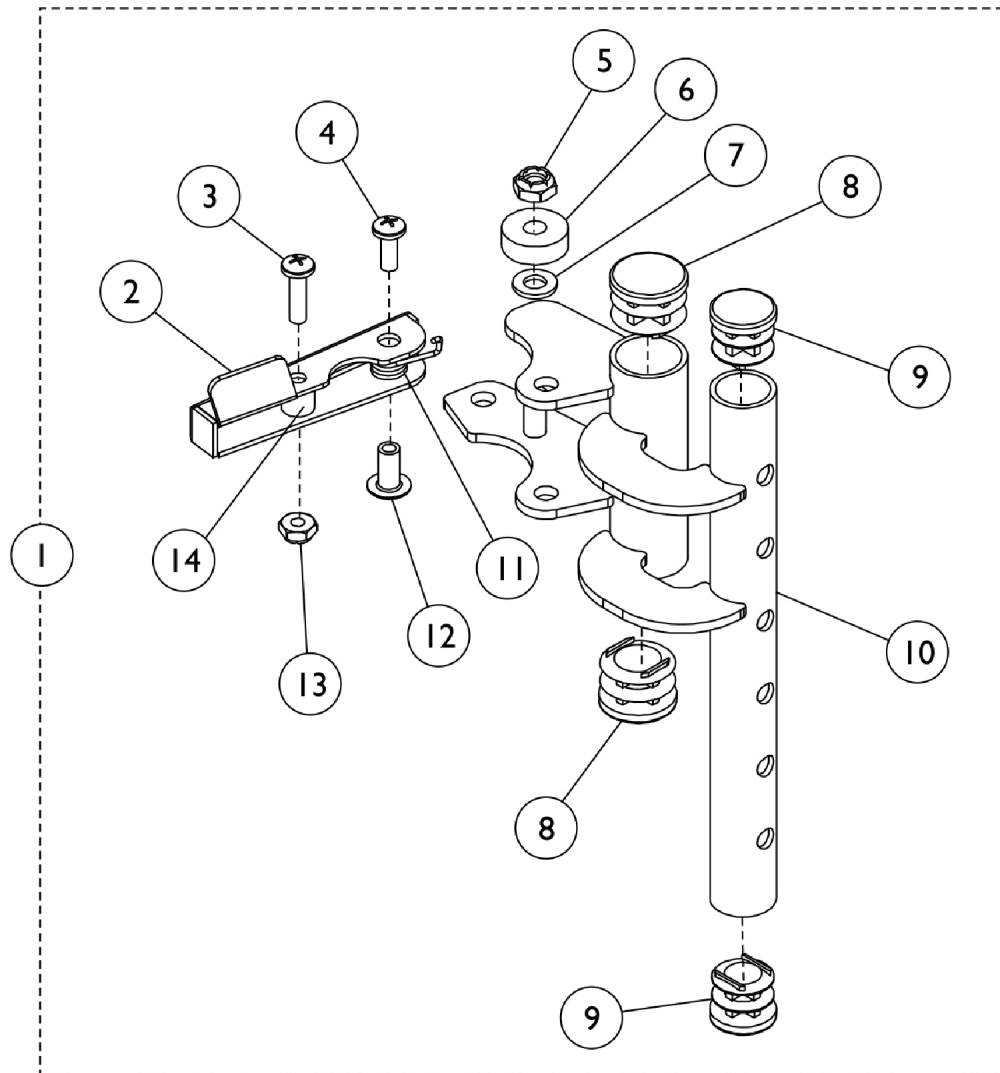

Footrest Support Assembly - J933A

Footrest Support Assembly - J933A

| Item Number | Note | Part Number | Description | Quantity Per | |
|-------------|------|-------------|---|--------------|----------|
| | | | | Package | Assembly |
| 1 | A,B | 8881101012 | Footrest Support Assembly, Color - Right | 1 | 1 |
| 1 | A,B | 8881101013 | Footrest Support Assembly, Color - Left | 1 | 1 |
| 1 | B | 1101014 | Footrest Support Assembly, Chrome - Right | 1 | 1 |
| 1 | B | 1101015 | Footrest Support Assembly, Chrome - Left | 1 | 1 |
| 2 | | 1031469-NLA | NLA - Handle, Release, Black - Right | 1 | 1 |
| 2 | | 1031470-NLA | NLA - Handle, Release, Black - Left | 1 | 1 |
| 3 | | 1026114 | Screw, Phillips Pan Head (#10-32 x 1/2") | 1 | 1 |
| 4 | | 1025716 | Screw, Phillips Pan Head (#10-32 x 11/16") | 1 | 1 |
| 5 | | 1025195 | Locknut (1/4-20) | 1 | 1 |
| 6 | | 1100705 | Washer (1/4 x 3/4 x 1/4") | 1 | 1 |
| 7 | | 1026907 | Washer (1/4 x 1/2 x 1/16") | 1 | 1 |
| 8 | | 1027095 | Plug Button, Black (7/8") | 1 | 2 |
| 9 | | 1027097 | Plug Button, Black (3/4") | 1 | 2 |
| 10 | | 1100631 | Tube, Footrest Support, 90 Degree, Chrome - Right | 1 | 1 |
| 10 | | 1100632 | Tube, Footrest Support, 90 Degree, Chrome - Left | 1 | 1 |
| 10 | A | 8881100631 | Tube, Footrest Support, 90 Degree, Color - Right | 1 | 1 |
| 10 | A | 8881100632 | Tube, Footrest Support, 90 Degree, Color - Right | 1 | 1 |
| 11 | | 1028707 | Spring, Release - Right | 1 | 1 |
| 11 | | 1028708 | Spring, Release - Left | 1 | 1 |
| 12 | | 1028846-NLA | NLA - Rivnut (#10-32) | 1 | 1 |
| 13 | | 1025735 | Locknut (#10-32) | 1 | 1 |
| 14 | | 47565X057 | Bushing (7/32 x 3/8 x 11/32") | 1 | 1 |

NOTE: A - Specify frame color when ordering. See category titled, "Upholstery Colors, Frame Finishes and Packaging."
B - Includes items 2-14.