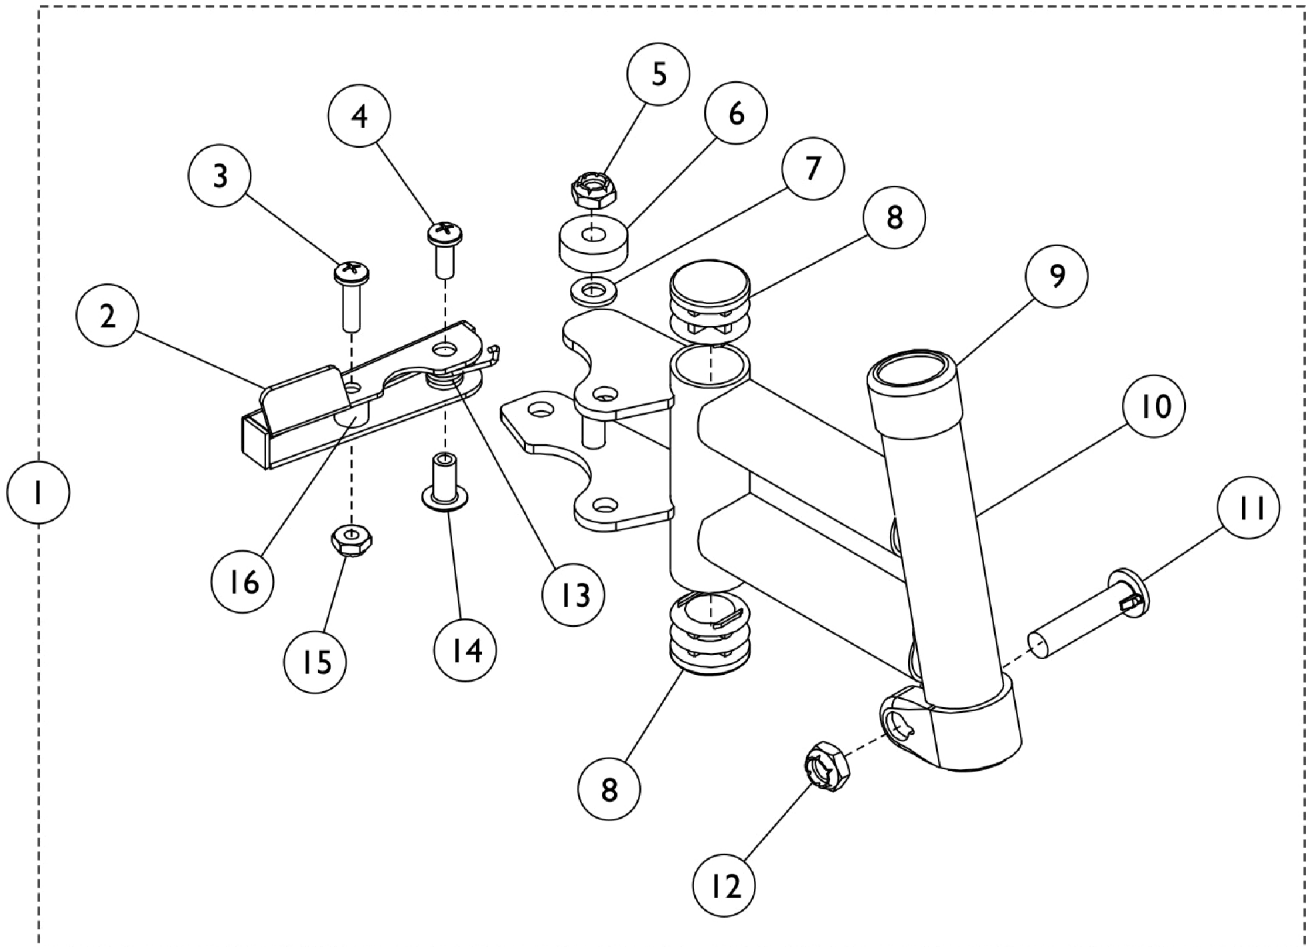

Footrest Support Assembly J932A-14

Footrest Support Assembly J932A-14

Item Number	Note	Part Number	Description	Quantity Per	
				Package	Assembly
1	A,B	8881101006	Footrest Support Assembly, Color - Right	1	1
1	A,B	8881101007	Footrest Support Assembly, Color - Left	1	1
1	B	1101004-NLA	NLA - Footrest Support Assembly, Chrome - Right	1	1
1	B	1101005-NLA	NLA - Footrest Support Assembly, Chrome - Left	1	1
1	B	1133679	Footrest Support Assembly, Black - Right	1	1
1	B	1133680	Footrest Support Assembly, Black - Left	1	1
2		1031469-NLA	NLA - Handle, Release, Black - Right	1	1
2		1031470-NLA	NLA - Handle, Release, Black - Left	1	1
3		1026114	Screw, Phillips Pan Head (#10-32 x 1/2")	1	1
4		1025716	Screw, Phillips Pan Head (#10-32 x 11/16")	1	1
5		1025195	Locknut (1/4-20)	1	1
6		1100705	Washer (1/4 x 3/4 x 1/4")	1	1
7		1026907	Washer (1/4 x 1/2 x 1/16")	1	1
8		1027095	Plug Button, Black (7/8")	1	2
9		15680X012	Collar, Anti-Rattle (7/8")	1	1
10		1101000-NLA	NLA - Tube, Footrest Support, Chrome - Right	1	1
10		1101001-NLA	NLA - Tube, Footrest Support, Chrome - Left	1	1
10	A	8881101002	Tube, Footrest Support, Color - Right	1	1
10	A	8881101003	Tube, Footrest Support, Color - Left	1	1
10		1133677	Tube, Footrest Support, Black - Right	1	1
10		1133678	Tube, Footrest Support, Black - Left	1	1
11		1026030	Bolt, Lug (5/16-24 x 1-3/8")	1	1
12		1025730	Locknut (5/16-24)	1	1
12		1107321	Nut, Low Cap (5/16"-24)	1	1
13		1028707	Spring, Release - Right	1	1
13		1028708	Spring, Release - Left	1	1
14		1028846-NLA	NLA - Rivnut (#10-32)	1	1
15		1025735	Locknut (#10-32)	1	1
16		47565X057	Bushing (7/32 x 3/8 x 11/32")	1	1

NOTE: A - Specify frame color when ordering. See category titled, "Upholstery Colors, Frame Finishes and Packaging."
B - Includes items 2-16.