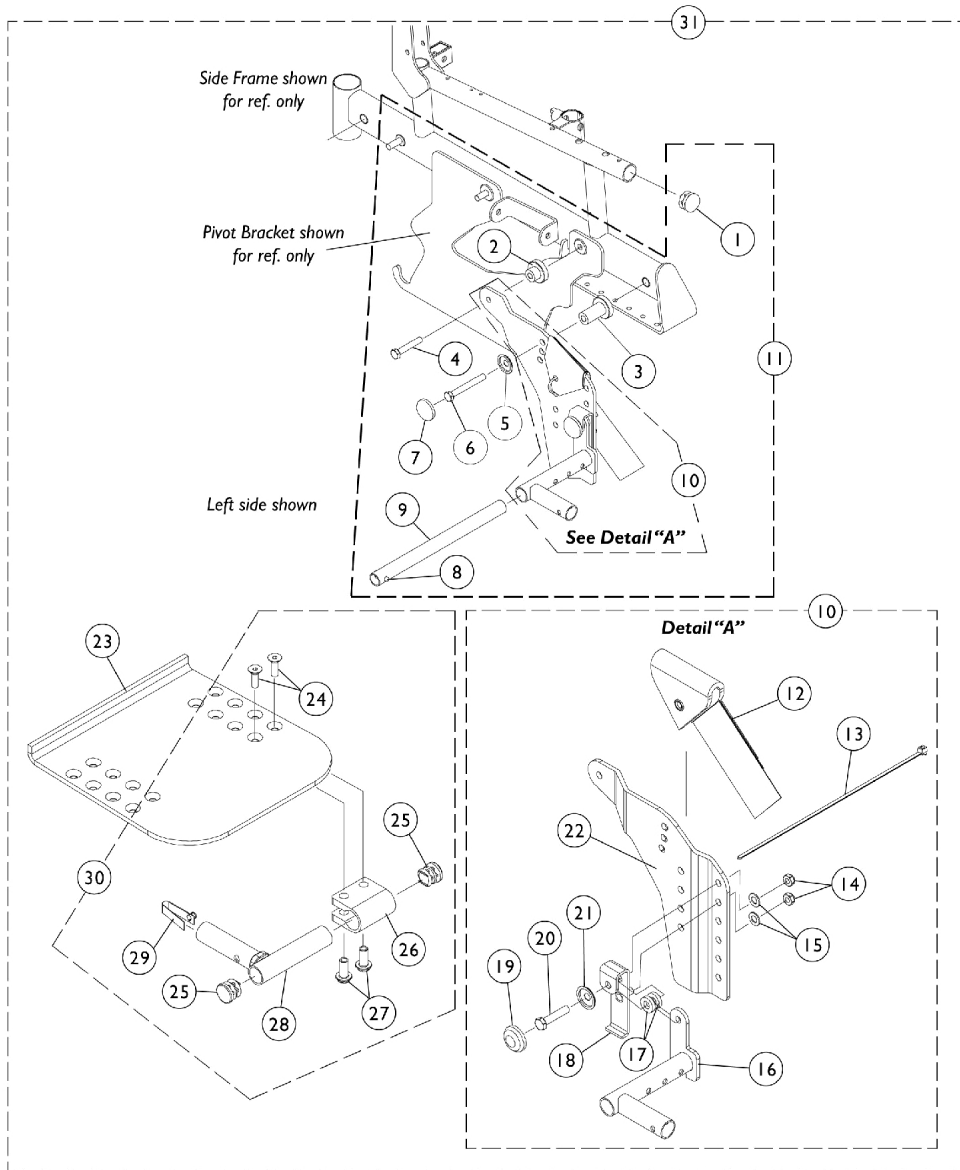

## Adjustable Flip-Up Removable Footboard 90FB2 (Sling Seat) and 90FB (Captain Seat) After 2/29/00

Item Number	Note	Part Number	Description	Quantity Per	
				Package	Assembly
1		1029501	Plug Button, Black (1")	1	2
2		1098936-NLA	NLA - Bushing, Black (21/64 x 1-1/4 x 23/32")	1	2
3		1098937-NLA	NLA - Bushing, Black (21/64 x 1-1/4 x 1-19/32")	1	2
4		1043627-NLA	NLA - Screw, Hex Head w/ Patch (5/16-18 x 1-3/4")	1	2
5		1028491-NLA	NLA - Washer, Caplugs (11/32" I.D. x 1" O.D.)	1	2
6		1043628-NLA	NLA - Screw, Hex Head w/ Patch (5/16-18 x 2-1/2")	1	2
7		1016291	Cap, Hub, Black	1	2
8		40188X007-NLA	NLA - Button, Spring Double	1	1
9		1095124-NLA	NLA - Support Tube w/ Spring Assembly	1	1
10	A	1095101-NLA	NLA - Footboard Pivot Assembly - Right	1	1
10	A	1095102-NLA	NLA - Footboard Pivot Assembly - Left	1	1
11	B	1095104-NLA	NLA - Footboard Mounting Hardware	2	1
12		1081224-NLA	NLA - Guard, Footboard Pivot Bracket	1	1
13		98007X005	Tie Wrap (11-1/2" L)	1	2
14		1028769	Locknut (5/16-18)	1	2
15		1074210-NLA	NLA - Washer, Nylon (23/64 x 3/4 x 5/32")	1	2
16		1094614-NLA	NLA - Bracket, Footboard Receiving, Black - Right	1	1
16		1094615-NLA	NLA - Bracket, Footboard Receiving, Black - Left	1	1
17		1025704	Washer, Flat (5/16 x 5/8 x 1/16")	1	2
18		1094632-NLA	NLA - Bracket, Stop Pivot Support, Black	1	1
19		1016291	Cap, Hub, Black	1	1
20		1070398-NLA	NLA - Screw, Hex Head (5/16-18 x 1-1/2")	1	1
21		1028491-NLA	NLA - Washer, Caplugs (11/32" I.D. x 1" O.D.)	1	1
22		1081217-NLA	NLA - Bracket, Footrest Mounting, Black - Right	1	1
22		1081218-NLA	NLA - Bracket, Footrest Mounting, Black - Left	1	1
23		1094612-NLA	NLA - Footboard, Black (16" W)	1	1
23	C	1094613-NLA	NLA - Footboard, Black (18" W)	1	1
23		1094634-NLA	NLA - Footboard, Black (20" W)	1	1
24		1029545	Screw, Socket Flat Head (1/4-20 x 3/4")	1	4
25		1027097	Plug Button, Black (3/4")	1	4
26		1058517	Clamp, Footplate	1	2
27		1082686	Nut, Barrel, Hex Head (1/4-20 x 11/16")	1	4
28		1094611-NLA	NLA - Support Tube w/ Snap Tube, Black	1	2
29		40188X009	Button, Single Snap	1	2
30	D	1095103-NLA	NLA - Footboard Hardware	1	1
31	E	1095105-NLA	NLA - Kit, Footboard Conversion (16" W)	1	1
31	C,E	1095106-NLA	NLA - Kit, Footboard Conversion (18" W)	1	1
31	E	1095107-NLA	NLA - Kit, Footboard Conversion (20" W)	1	1
	F	1095125-NLA	NLA - Instruction Sheet, Footboard Assembly	1	1