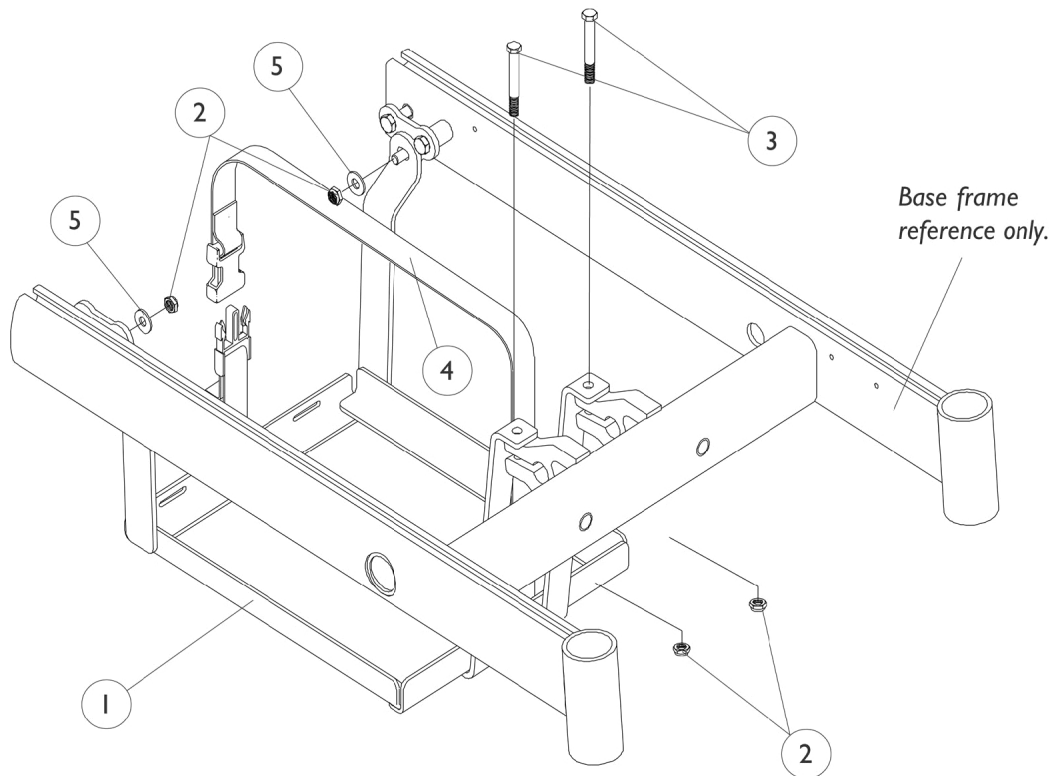

Battery Box Tray for Group 22NF Batteries

Item Number	Note	Part Number	Description	Quantity Per	
				Package	Assembly
1	A	1092190-NLA	NLA - Battery Tray with Strap Assembly	1	1
2		1028769	Locknut (5/16-18)	1	4
3		1042484-NLA	NLA - Screw, Hex Head (5/16-18 x 2")	1	2
4		1049846	Strap Assembly, Battery	1	1
5		1074133	Washer, Steel (5/16 x 3/4 x 1/16")	1	2
NOTE: A - Battery tray design changed 9/13/99 and serves as a direct replacement for all chairs manufactured before 9/13/99 as well.					