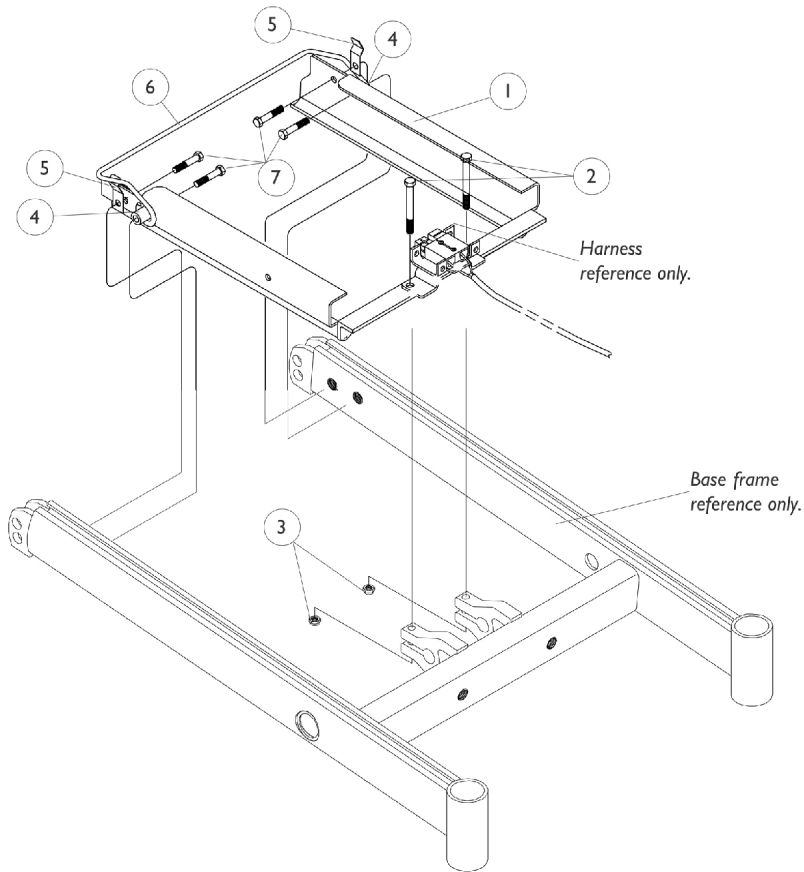

# Battery Box Support Frame for Group 24 Batteries

Item Number	Note	Part Number	Description	Quantity Per	
				Package	Assembly
1	A	1039715-NLA	NLA - Frame, Battery Box Support, Black	1	1
1	B	1086974	Frame, Battery Box Support, Black	1	1
2		1042484-NLA	NLA - Screw, Hex Head (5/16-18 x 2")	1	2
3		1026158	Locknut (5/16-18)	1	2
4		1039649-NLA	NLA - Spacer (3/8 x 5/8 x 25/32")	1	2
5		1049550-NLA	NLA - Clip, Retainer	1	2
6		1049549-NLA	NLA - Retainer Bar, Battery Box	1	1
7		1043627-NLA	NLA - Screw, Hex Head w/ Patch (5/16-18 x 1-3/4")	1	4
NOTE: A - Before 9/24/99 B - After 9/23/99					