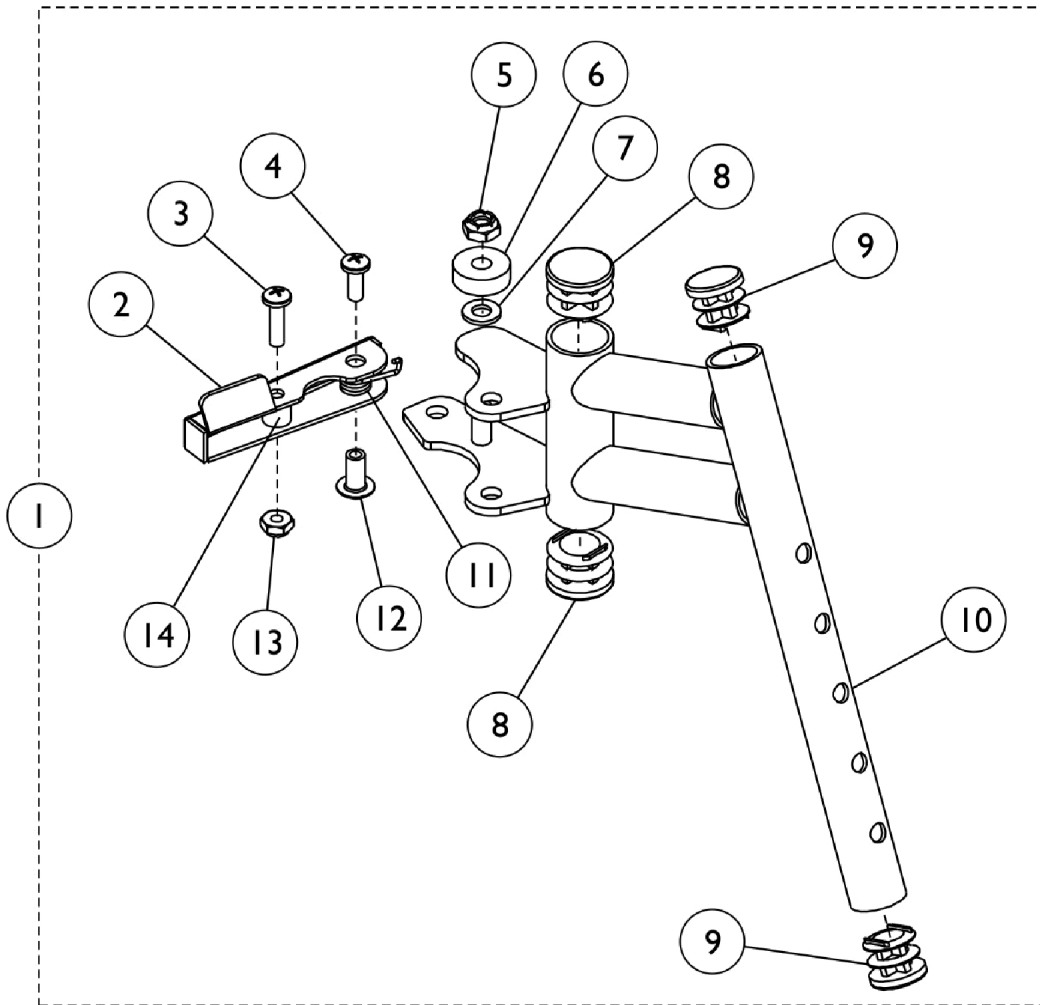

Footrest Support Assembly J932A

Footrest Support Assembly J932A

Item Number	Note	Part Number	Description	Quantity Per	
				Package	Assembly
1	A	8881101008	Footrest Support Assembly, Color - Right	1	1
1	A	8881101009	Footrest Support Assembly, Color - Left	1	1
1	B	1101010-NLA	NLA - Footrest Support Assembly, Chrome - Right	1	1
1	B	1101011-NLA	NLA - Footrest Support Assembly, Chrome - Left	1	1
2		1031469-NLA	NLA - Handle, Release, Black - Right	1	1
2		1031470-NLA	NLA - Handle, Release, Black - Left	1	1
3		1026114	Screw, Phillips Pan Head (#10-32 x 1/2")	1	1
4		1025716	Screw, Phillips Pan Head (#10-32 x 11/16")	1	1
5		1025195	Locknut (1/4-20)	1	1
6		1100705	Washer (1/4 x 3/4 x 1/4")	1	1
7		1026907	Washer (1/4 x 1/2 x 1/16")	1	1
8		1027095	Plug Button, Black (7/8")	1	2
9		1027097	Plug Button, Black (3/4")	1	2
10		1100629-NLA	NLA - Tube, Footrest Support, 70 Degree, Chrome - Right	1	1
10		1100630-NLA	NLA - Tube, Footrest Support, 70 Degree, Chrome - Left	1	1
10	A	8881100625	Tube, Footrest Support, 70 Degree, Color - Right	1	1
10	A	8881100626	Tube, Footrest Support, 70 Degree, Color - Left	1	1
11		1028707	Spring, Release - Right	1	1
11		1028708	Spring, Release - Left	1	1
12		1028846-NLA	NLA - Rivnut (#10-32)	1	1
13		1025735	Locknut (#10-32)	1	1
14		47565X057	Bushing (7/32 x 3/8 x 11/32")	1	1

NOTE: A - Specify frame color when ordering. See category titled, "Upholstery Colors, Frame Finishes and Packaging."
B - Chrome finish.