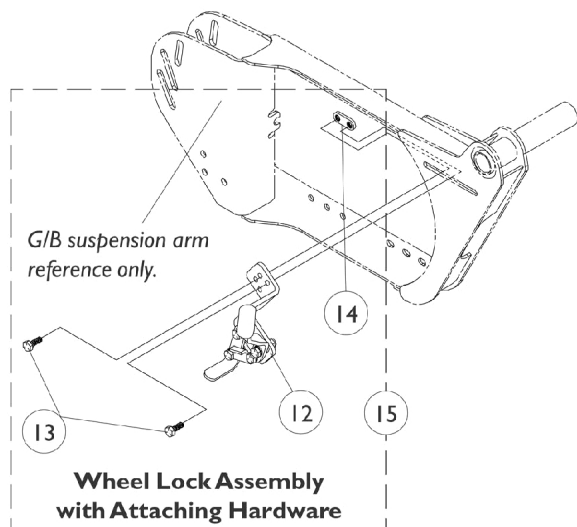

# Wheel Lock Assembly

Item Number	Note	Part Number	Description	Quantity Per	
				Package	Assembly
1		1021406	Screw, Hex Head (1/4-20 x 1-1/4")	1	1
2		1028687	Screw, Hex Head (1/4-28 x 3/4")	1	3
3		1026033	Washer, Nylon (1/4 x 1/2 x 1/16")	1	9
4		1021408-NLA	NLA - Handle, Wheel Lock, Black - Right	1	1
4		1021409-NLA	NLA - Handle, Wheel Lock, Black - Left	1	1
5		47376X024	Tip, Rubber Wheel Lock Handle, Black	1	1
6		7930334-NLA	NLA - Locknut (1/4-28)	25	3
7		7930323-NLA	NLA - Package, Locknut (1/4-20)	25	1
8		1078222-NLA	NLA - Bracket, Wheel Lock, Black - Right	1	1
8		1078223	Bracket, Wheel Lock, Black - Left	1	1
9		1026105-NLA	NLA - Spacer, Nylon (1/4 x 7/16 x 1/8")	1	1
10		1031833-NLA	NLA - Shoe, Wheel Lock	1	1
11		1018733-NLA	NLA - Link, Stop, Black	1	1
12	B	1079266-NLA	NLA - Wheel Lock Assembly, GB - Right	1	1
12	B	1079267-NLA	NLA - Wheel Lock Assembly, GB - Left	1	1
13		1045267	Screw, Hex Head w/ Patch (1/4-20 x 3/4")	1	2
14		1078199-NLA	NLA - Nut	1	1
15	A	1079252-NLA	NLA - Wheel Lock Assembly w/ Mounting Hardware - Right	1	1
15	A	1079253-NLA	NLA - Wheel Lock Assembly w/ Mounting Hardware - Left	1	1