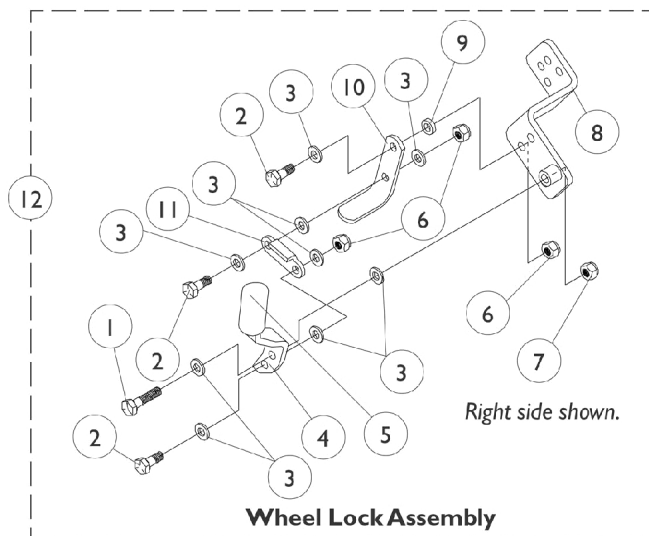

# Wheel Lock Assembly

Item Number	Note	Part Number	Description	Quantity Per	
				Package	Assembly
1		1021406	Screw, Hex Head (1/4-20 x 1-1/4")	1	1
2		1028687	Screw, Hex Head (1/4-28 x 3/4")	1	3
3		1026033	Washer, Nylon (1/4 x 1/2 x 1/16")	1	9
4		1021408-NLA	NLA - Handle, Wheel Lock, Black - Right	1	1
4		1021409-NLA	NLA - Handle, Wheel Lock, Black - Left	1	1
5		47376X024	Tip, Rubber Wheel Lock Handle, Black	1	1
6		7930334-NLA	NLA - Locknut (1/4-28)	25	3
7		7930323-NLA	NLA - Package, Locknut (1/4-20)	25	1
8		1078222-NLA	NLA - Bracket, Wheel Lock, Black - Right	1	1
8		1078223	Bracket, Wheel Lock, Black - Left	1	1
9		1026105-NLA	NLA - Spacer, Nylon (1/4 x 7/16 x 1/8")	1	1
10		1031833-NLA	NLA - Shoe, Wheel Lock	1	1
11		1018733-NLA	NLA - Link, Stop, Black	1	1
12	B	1079266-NLA	NLA - Wheel Lock Assembly, GB - Right	1	1
12	B	1079267-NLA	NLA - Wheel Lock Assembly, GB - Left	1	1
13		1045267	Screw, Hex Head w/ Patch (1/4-20 x 3/4")	1	2
14		1078199-NLA	NLA - Nut	1	1
15	A	1079252-NLA	NLA - Wheel Lock Assembly w/ Mounting Hardware - Right	1	1
15	A	1079253-NLA	NLA - Wheel Lock Assembly w/ Mounting Hardware - Left	1	1

NOTE: A - Includes items 12-14.  
B - Includes items 1-11.