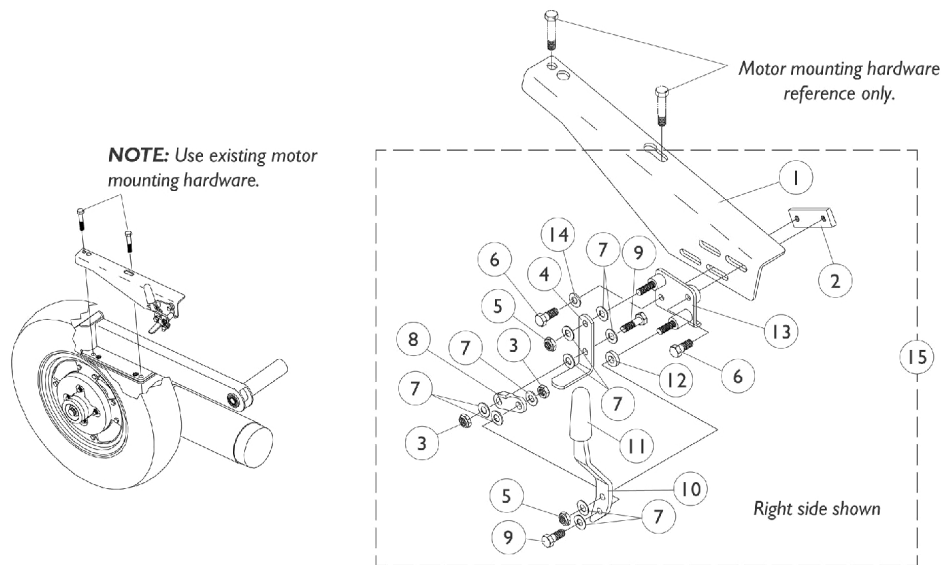

# Wheel Lock

Item Number	Note	Part Number	Description	Quantity Per	
				Package	Assembly
1		1054510-NLA	NLA - Bracket, Wheel Lock Mount, Black - Right	1	1
1		1054512-NLA	NLA - Bracket, Wheel Lock Mount, Black - Left	1	1
2		1054508-NLA	NLA - Link, Inside, Black	1	1
3		7930334-NLA	NLA - Locknut (1/4-28)	25	2
4		1031833-NLA	NLA - Shoe, Wheel Lock	1	1
5		7930323-NLA	NLA - Package, Locknut (1/4-20)	25	2
6		7930326-NLA	NLA - Package, Screw, Hex Head (1/4-20 x 3/4")	25	2
7		1026033	Washer, Nylon (1/4 x 1/2 x 1/16")	1	9
8		1018733-NLA	NLA - Link, Stop, Black	1	1
9		1028687	Screw, Hex Head (1/4-28 x 3/4")	1	2
10		1021408-NLA	NLA - Handle, Wheel Lock, Black - Right	1	1
10		1021409-NLA	NLA - Handle, Wheel Lock, Black - Left	1	1
11		47376X024	Tip, Rubber Wheel Lock Handle, Black	1	1
12		1026105-NLA	NLA - Spacer, Nylon (1/4 x 7/16 x 1/8")	1	1
13		1054513-NLA	NLA - Plate, Wheel Lock Base, Black - Right	1	1
13		1054514-NLA	NLA - Plate, Wheel Lock Base, Black - Left	1	1
14		1026907	Washer (1/4 x 1/2 x 1/16")	1	1
15	A	1054515-NLA	NLA - Wheel Lock Assembly, Right	1	1
15	A	1054516-NLA	NLA - Wheel Lock Assembly, Left	1	1
	B	1063339-NLA	NLA - Hub, Wheel (14" x 4")	1	1

**NOTE:** A - When ordering wheel locks for chairs made between 10/10/97 through 1/28/98 that have 14 x 4" drive wheels, two wheel lock hubs part number 1063339 need to be ordered as well.  
 B - Not Shown