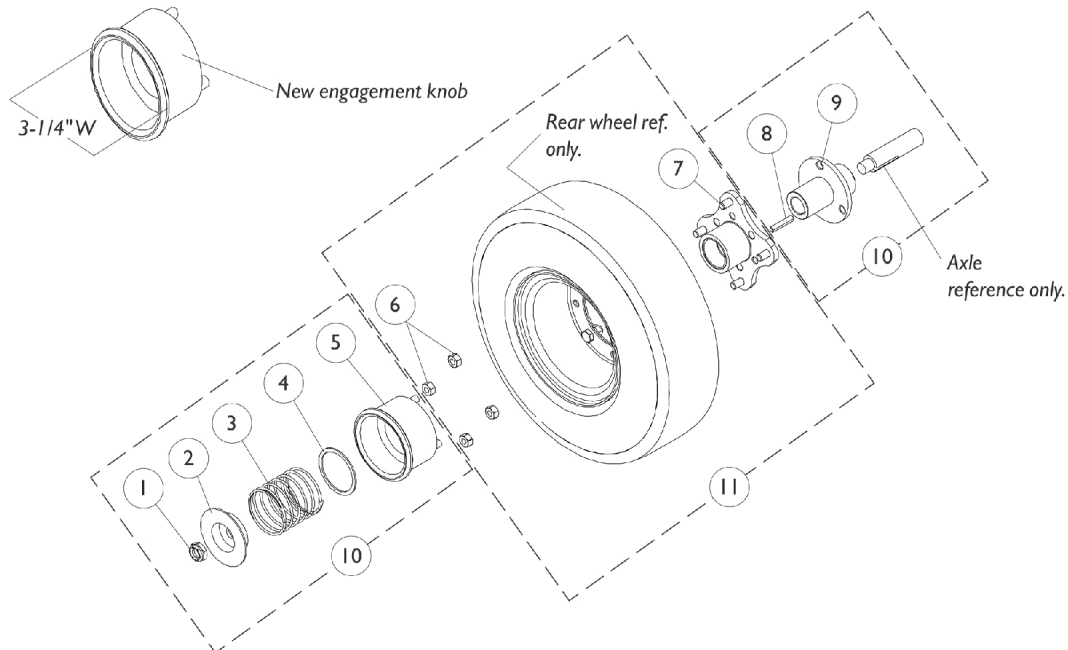

# Free Wheel Hub Mounts

## (Available On-Chair as of 4/23/99)

**NOTE: To change a non-free wheel hub to a free wheeling hub, see section titled "Wheels, Drive Wheel Hub Mount, Free-Wheeling Hub KITS (as of 4/23/99)".**

Item Number	Note	Part Number	Description	Quantity Per	
				Package	Assembly
1		7930302	Locknut (1/2-20)	25	1
2		1078090	Cup, Washer	1	1
3		1079002-NLA	NLA - Spring, Compression (2-3/32 x 2-1/4 x 3/32")	1	1
4		1079001-NLA	NLA - Washer, Flat (1-13/16 x 2-1/8 x 1/16")	1	1
5		1077022	Knob, Engagement, Black	1	1
6		1024426-NLA	NLA - Nut, Hex (5/16-24)	1	4
7		1077023	Hub Assembly	1	1
8		1000180	Key (3/16 x 1-1/4")	1	1
9		1077021	Sleeve, Axle	1	1
10		1079004	Free Wheel Hub Assembly	1	1
11		1081358	Drive Wheel Assembly, Pneumatic w/ Hub, Grey Tire/Black Rim (14 x 3")	1	1
11		1081359	Drive Wheel Assembly, Flat Free w/ Hub, Grey Tire/Black Rim (14 x 3")	1	1
11		1081362-NLA	NLA - Drive Wheel Assembly, Pneumatic w/ Hub, Grey Tire/Black Rim (14 x 4")	1	1
11		1081363	Drive Wheel Assembly, Flat Free w/ Hub, Grey Tire/Black Rim (14 x 4")	1	1