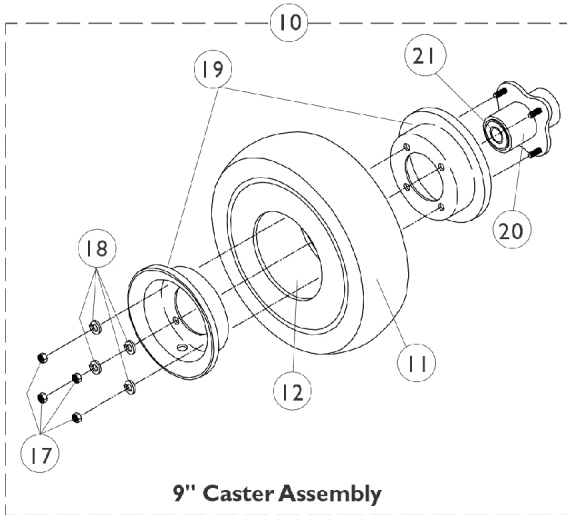

9" Caster Assembly