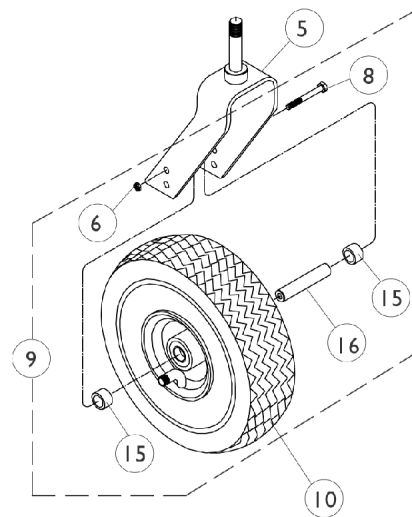

9" Caster Hardware