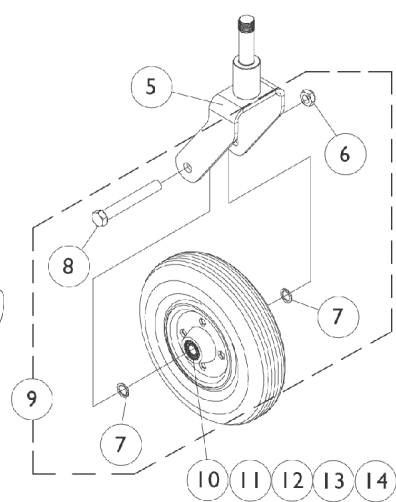

8" Caster Hardware