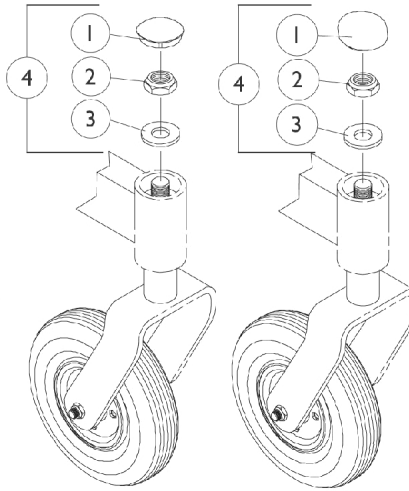

Before 3/1/01   After 2/28/01
Fork Mounting Hardware (All)