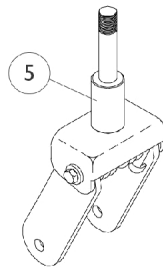

6" and 8" Caster Shock Fork