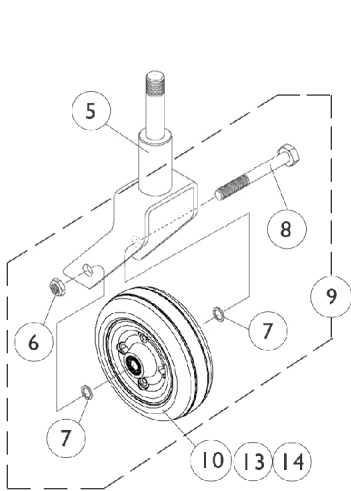

6", 8", and 9" Caster Assemblies

6" Caster Hardware