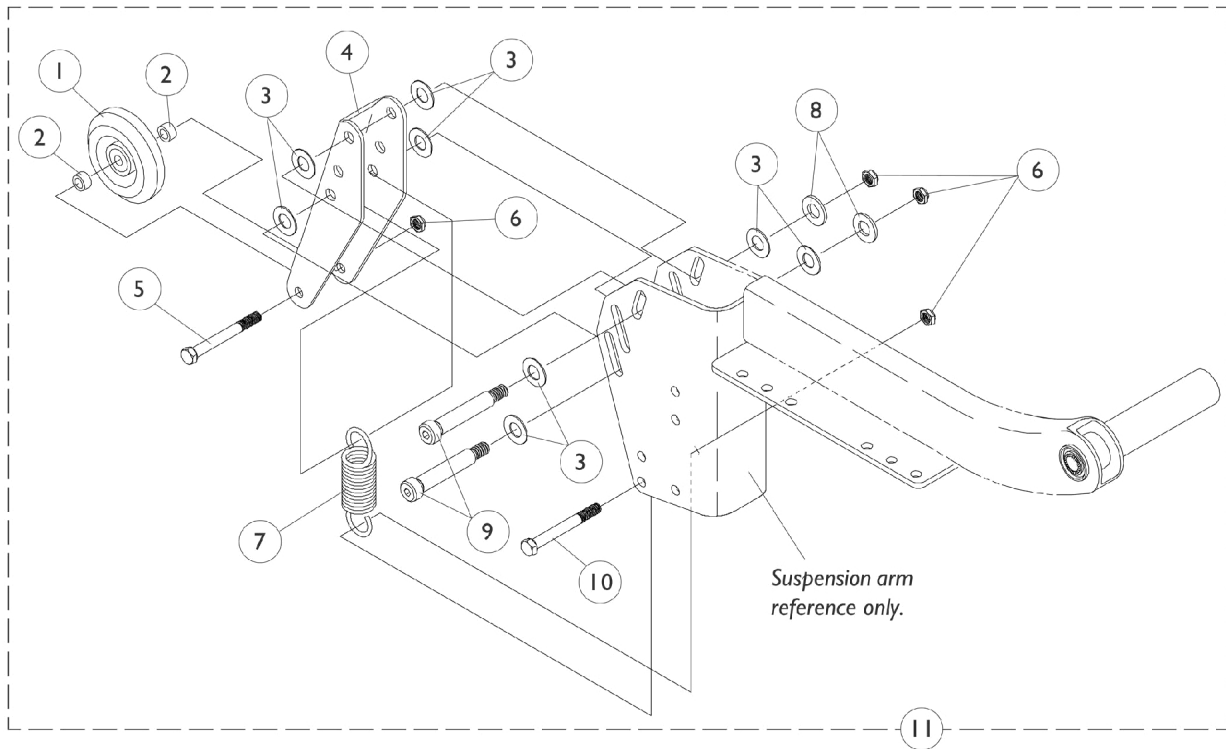

## Active 3" Anti-Tip Wheel Assembly (RWD)

Item Number	Note	Part Number	Description	Quantity Per	
				Package	Assembly
1		1032190-NLA	NLA - Wheel Assembly (3" x 1")	1	2
2		1070413-NLA	NLA - Spacer (21/64 x 1/2 x 17/64")	1	4
3		1012371	Washer, Nylon (3/8 x 7/8 x 1/16")	1	16
4		1070410-NLA	NLA - Bracket, Anti-Tipper, Black	1	2
5		1070412-NLA	NLA - Screw, Hex Head (5/16-18 x 2-1/4")	1	2
6		1026158	Locknut (5/16-18)	1	8
7		1070382-NLA	NLA - Spring, Extension (1 x 3-1/2" L)	1	2
8		1025704	Washer, Flat (5/16 x 5/8 x 1/16")	1	4
9		1070411-NLA	NLA - Bolt, Shoulder (3/8 x 2-1/2")	1	4
10		1042486	Screw, Hex Head (5/16-18 x 2-3/4")	1	2
11		1070409-NLA	NLA - Anti-Tipper Assembly, Active (3") (Pair)	2	1