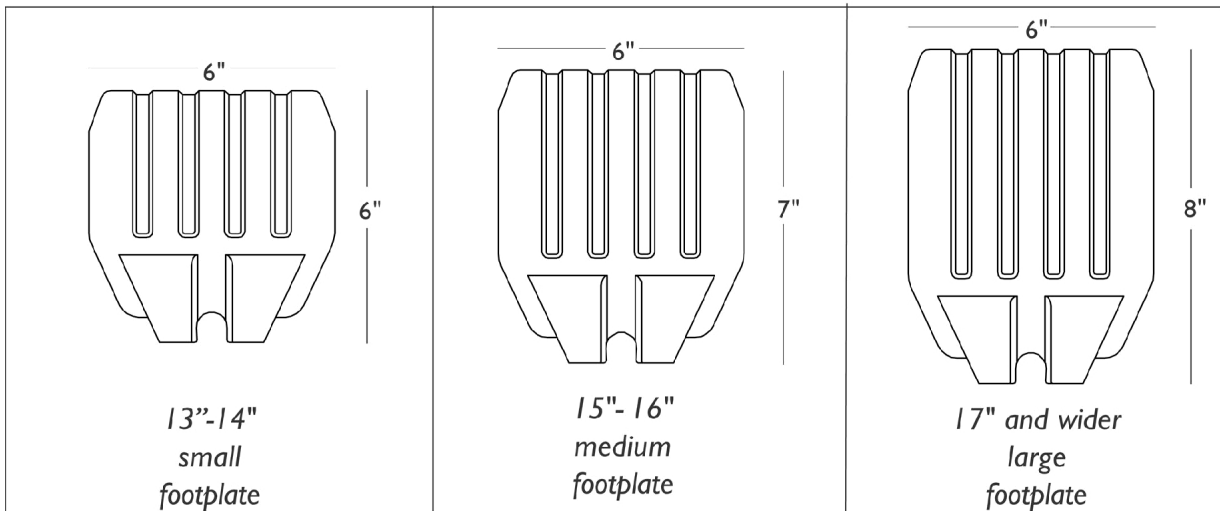

Pivot/Slide Tube and Composite Footplates

NOTE: Heel loops are not included. See footrest and legrest accessories.

NOTE: For complete pivot/slide tube and footplate assemblies, see front riggings reference charts.

Item Number	Note	Part Number	Description	Quantity Per	
				Package	Assembly
1		1057852	Tube, Pivot/Slide, Curved End, Steel, Black (9-7/8")	1	1
1		1057854	Tube, Pivot/Slide, Curved End, 2" Longer, Steel, Black	1	1
1		1058418	Tube, Pivot/Slide, Curved End, 4" Longer, Steel, Black	1	1
2		1025457	Spacer, Coved (1/4 x 3/4 x 1 1/32")	1	2
3		1027097	Plug Button, Black (3/4")	1	1
4		7930323-NLA	NLA - Package, Locknut (1/4-20)	25	1
5		7930366	Package, Socket Head Screw (1/4-20 x 2-1/4")	25	1
6	A	1026879	Footplate, Composite, Small, Black (6" W x 6" L)	1	1
6	B	1026880	Footplate, Composite, Medium, Black (7" W x 6" L)	1	1
6	C	1026881	Footplate, Composite, Large, Black (8" W x 6" L)	1	1
6	D	1026879	Footplate, Composite, Small, Black (6" W x 6" L)	1	1
6	E	1026880	Footplate, Composite, Medium, Black (7" W x 6" L)	1	1
6	F	1026881	Footplate, Composite, Large, Black (8" W x 6" L)	1	1
NOTE: A - 13"-14" Wide B - 15"-16" Wide C - 17" and Wider D - 15"-17" Wide 70ST TAPER and PW93ST E - 18"-19" Wide 70ST TAPER and PW93ST F - 20" and Wider 70ST TAPER and PW93ST					