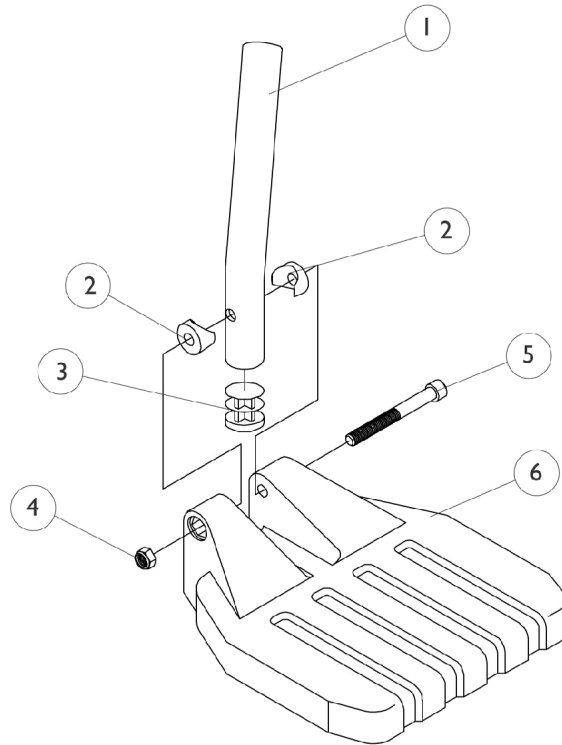

Pivot/Slide Tube and Composite Footplates

NOTE: Heel loops are not included. See footrest and legrest accessories.

NOTE: For complete pivot/slide tube and footplate assemblies, see front riggings reference charts.

Item Number	Note	Part Number	Description	Quantity Per	
				Package	Assembly
1		1057852	Tube, Pivot/Slide, Curved End, Steel, Black (9-7/8")	1	1
1		1057854	Tube, Pivot/Slide, Curved End, 2" Longer, Steel, Black	1	1
1		1058418	Tube, Pivot/Slide, Curved End, 4" Longer, Steel, Black	1	1
2		1025457	Spacer, Coved (1/4 x 3/4 x 1 1/32")	1	2
3		1027097	Plug Button, Black (3/4")	1	1
4		7930323-NLA	NLA - Package, Locknut (1/4-20)	25	1
5		7930366	Package, Socket Head Screw (1/4-20 x 2-1/4")	25	1
6	A	1026879	Footplate, Composite, Small, Black (6" W x 6" L)	1	1
6	B	1026880	Footplate, Composite, Medium, Black (7" W x 6" L)	1	1
6	C	1026881	Footplate, Composite, Large, Black (8" W x 6" L)	1	1
6	D	1026879	Footplate, Composite, Small, Black (6" W x 6" L)	1	1
6	E	1026880	Footplate, Composite, Medium, Black (7" W x 6" L)	1	1
6	F	1026881	Footplate, Composite, Large, Black (8" W x 6" L)	1	1
NOTE: A - 13"-14" Wide B - 15"-16" Wide C - 17" and Wider D - 15"-17" Wide 70ST TAPER and PW93ST E - 18"-19" Wide 70ST TAPER and PW93ST F - 20" and Wider 70ST TAPER and PW93ST					