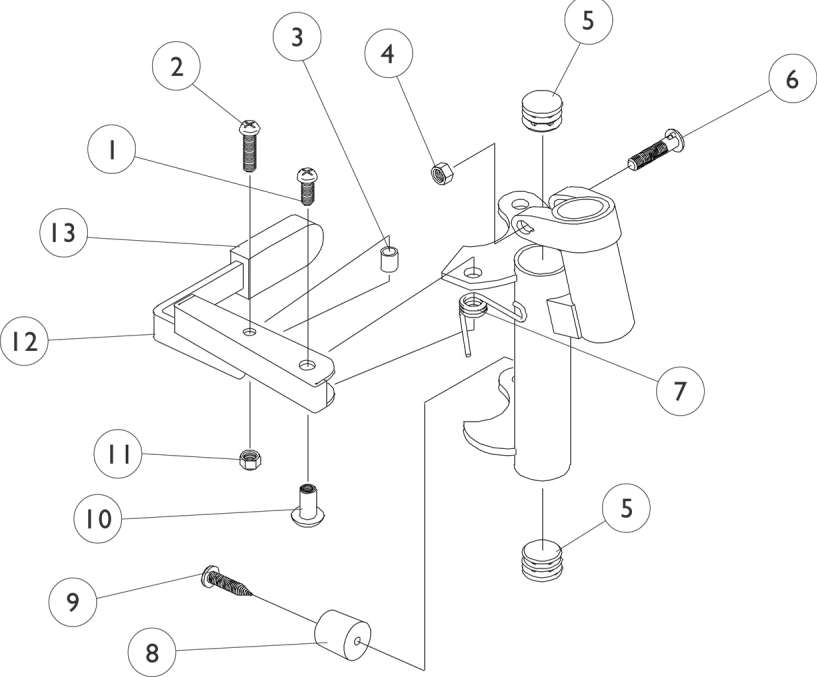

PW93M Footrest Supports (Pin Style) Color

PW93M Footrest Supports (Pin Style) Color

Item Number	Note	Part Number	Description	Quantity Per	
				Package	Assembly
1		7930359-NLA	NLA - Package, Screw, Phillips Pan Head (#10-32 x 1/2")	25	1
2		7930360-NLA	NLA - Package, Screw, Phillips Pan Head (#10-32 x 11/16")	25	1
3		47565X057	Bushing (7/32 x 3/8 x 11/32")	1	1
4		1107321	Nut, Low Cap (5/16"-24)	1	1
5		1027095	Plug Button, Black (7/8")	1	2
6		11232X009	Bolt, Lug (5/16-24 x 1-3/8")	1	1
7		1008935	Spring, Release - Right	1	1
7		1008936	Spring, Release - Left	1	1
8		1022874	Bumper	1	1
9		1030979	Screw, Phillips Pan Head Tap (#10-32 x 3/4")	1	1
10		67005X000	Rivnut (#10-32)	1	1
11		7930365-NLA	NLA - Locknut (#10-32)	25	1
12		1035539	Handle, Release, Black - Right	1	1
12		1035540	Handle, Release, Black - Left	1	1
13	C	1006490	Tip, Plastic, Black	1	1
	A,B	8881037836-NL A	NLA - Footrest Support Assembly, Adult, Color - Right	1	1
	A,B	8881037837-NL A	NLA - Footrest Support Assembly, Adult, Color - Left	1	1
NOTE: A - Specify frame color. B - Not Shown. C - Before 10/1/00 only					