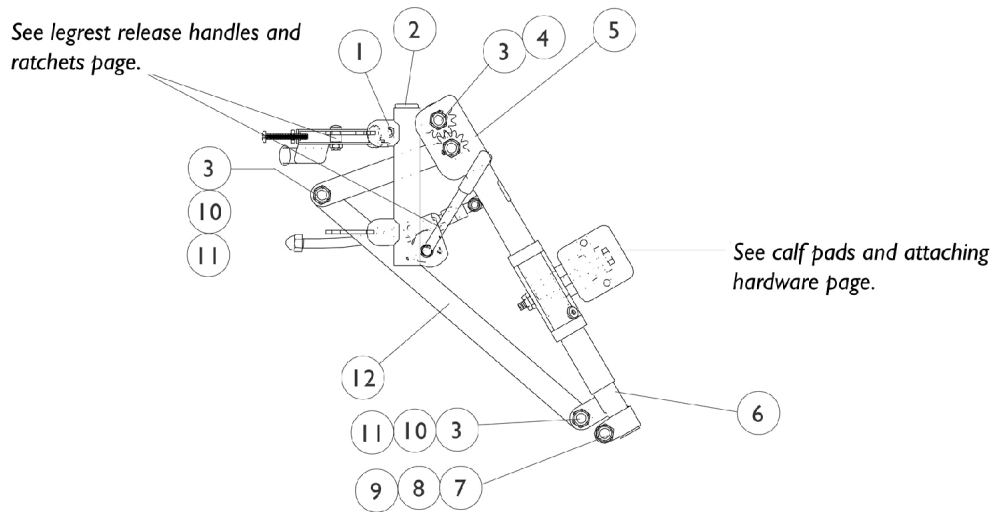

PAS4A/PAL4A Articulating Legrests (Pin Style) Chrome 14-24"

Item Number	Note	Part Number	Description	Quantity Per	
				Package	Assembly
1		1058478-NLA	NLA - Tube, Legrest Support - Right	1	1
1		1058479-NLA	NLA - Tube, Legrest Support - Left	1	1
2		1027097	Plug Button, Black (3/4")	1	1
3		40363X000	Hex Nut (3/8"-16)	1	3
4		1022854-NLA	NLA - Screw, Shoulder Slotted Head (1/2 x 1-1/8", 3/8-16)	1	1
5		1022877-NLA	NLA - Tube, Support and Drive Link, Chrome - Right	1	1
5		1022878-NLA	NLA - Tube, Support and Drive Link, Chrome - Left	1	1
6		1022848	Tube, Slide, Articulating, Chrome - Right	1	1
6		1022849	Tube, Slide, Articulating, Chrome - Left	1	1
7		1027377	Washer (#20)	1	1
8		7930363-NLA	NLA - Package, Locknut (5/16"-24)	25	1
9		11232X009	Bolt, Lug (5/16-24 x 1-3/8")	1	1
10		1022866-NLA	NLA - Screw, Socket Button Head (3/8-16 x 3/4")	1	2
11		1049527	Washer, Nylon (3/8 x 3/4 x 1/16")	1	2
12		1022846-NLA	NLA - Bar, Link, Black	1	1
	A	1058482-NLA	NLA - Legrest Support Assembly, Articulating, Adult, Chrome - Right	1	1
	A	1058483-NLA	NLA - Legrest Support Assembly, Articulating, Adult, Chrome - Left	1	1

NOTE: A - Not Shown