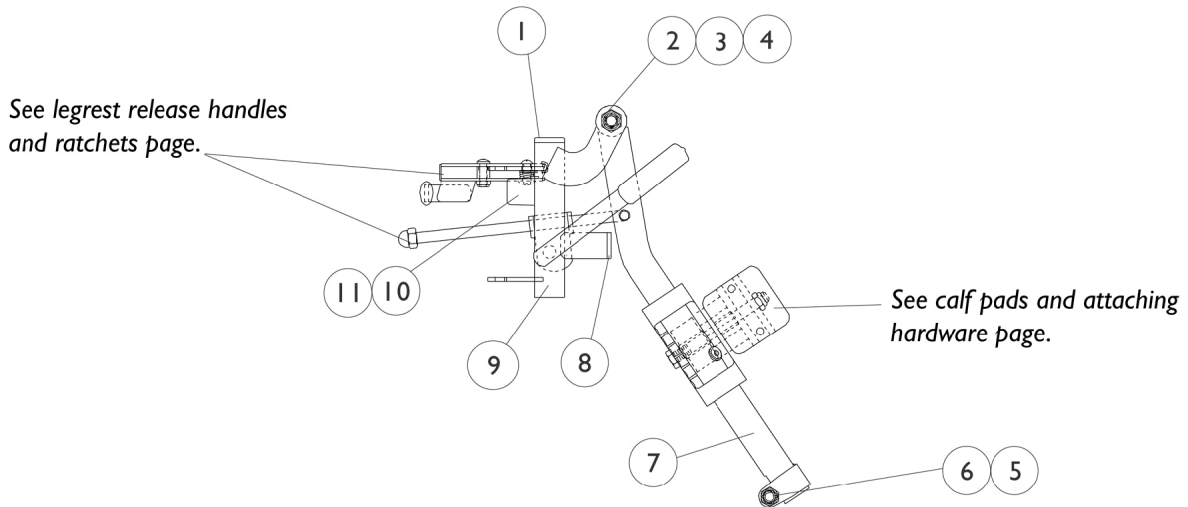

# P904A Legrest Supports (Pin Style) Color 14-24"

Item Number	Note	Part Number	Description	Quantity Per	
				Package	Assembly
1		1027095	Plug Button, Black (7/8")	1	1
2		11919X000-NLA	NLA - Screw, Slotted Truss Head (3/8-16 x 1-1/2")	1	1
3		1058636-NLA	NLA - Washer, Nylon (25/64 x 7/8 x 1/32")	1	2
4		40363X000	Hex Nut (3/8"-16)	1	1
5		7930330-NLA	NLA - Locknut (5/16-24)	25	3
6		1026030	Bolt, Lug (5/16-24 x 1-3/8")	1	1
7	A	8881048851	Tube, Elevating Adjustable Support, Color - Right	1	1
7	A	8881048852	Tube, Elevating Adjustable Support, Color - Left	1	1
8		1027097	Plug Button, Black (3/4")	1	1
9	A	8881058664-NL A	NLA - Tube, Legrest Support, Color - Right	1	1
9	A	8881058665-NL A	NLA - Tube, Legrest Support, Color - Left	1	1
10		1022874	Bumper	1	1
11		1030979	Screw, Phillips Pan Head Tap (#10-32 x 3/4")	1	1
	A,B	8881058646-NL A	NLA - Legrest Support Assembly, Adult, Color - Right	1	1
	A,B	8881058647-NL A	NLA - Legrest Support Assembly, Adult, Color - Left	1	1

NOTE: A - Specify frame color  
B - Not Shown.