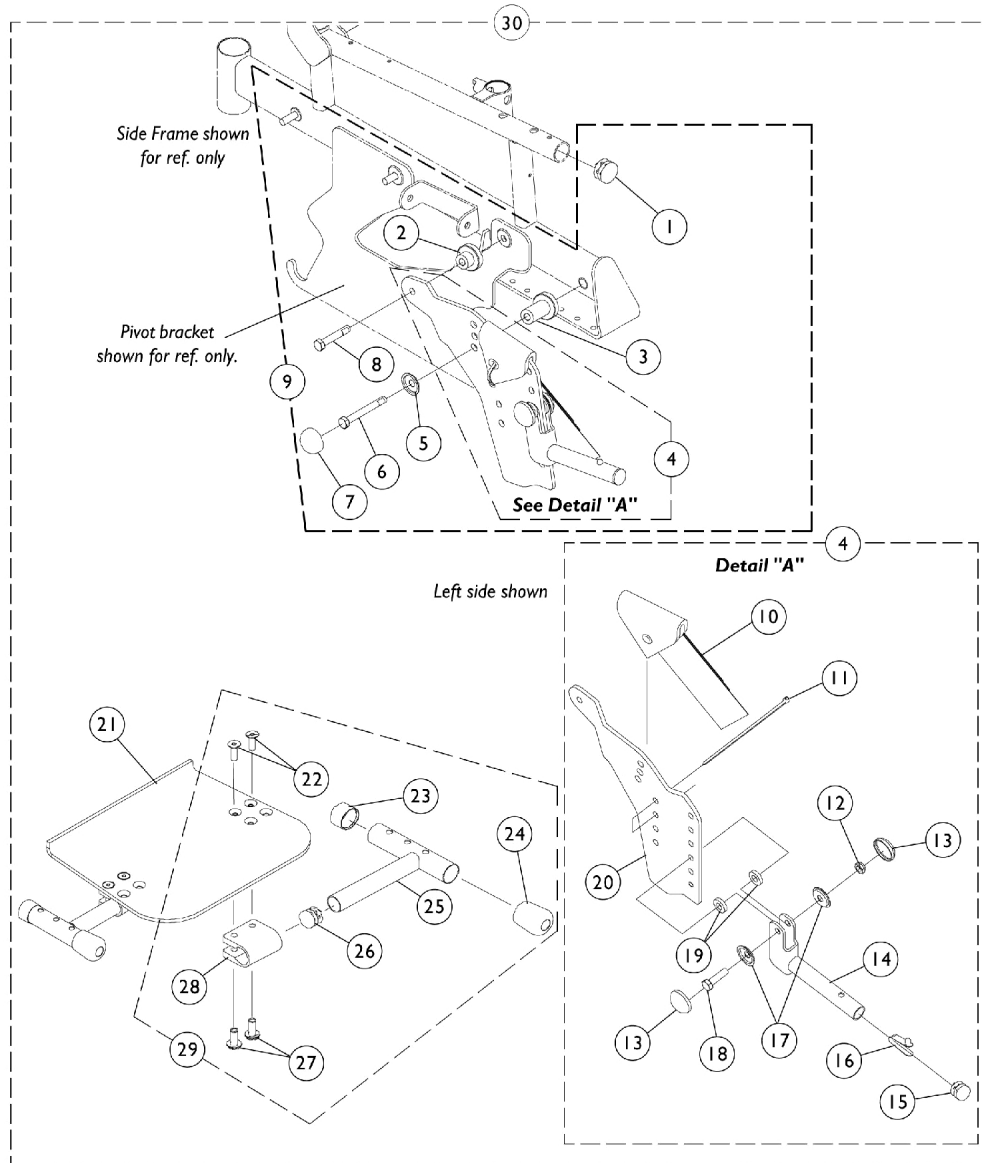

Adjustable Flip-Up Removable Footboard

90FB2 (Sling Seat) and 90FB (Captain Seat)

Before 3/1/00

Adjustable Flip-Up Removable Footboard 90FB2 (Sling Seat) and 90FB (Captain Seat) Before 3/1/00

Item Number	Note	Part Number	Description	Quantity Per	
				Package	Assembly
1		1029501	Plug Button, Black (1")	1	2
2		1098936-NLA	NLA - Bushing, Black (21/64 x 1-1/4 x 23/32")	1	2
3		1098937-NLA	NLA - Bushing, Black (21/64 x 1-1/4 x 1-19/32")	1	2
4	A	1080730-NLA	NLA - Footboard Pivot Assembly - Right	1	1
4	A	1080731-NLA	NLA - Footboard Pivot Assembly - Left	1	1
5		1028491-NLA	NLA - Washer, Caplugs (11/32" I.D. x 1" O.D.)	1	2
6		1043628-NLA	NLA - Screw, Hex Head w/ Patch (5/16-18 x 2-1/2")	1	2
7		1016291	Cap, Hub, Black	1	2
8		1043627-NLA	NLA - Screw, Hex Head w/ Patch (5/16-18 x 1-3/4")	1	2
9	B	1086111-NLA	NLA - Footboard Mounting Hardware (Pair)	2	1
10		1081224-NLA	NLA - Guard, Footboard Pivot Bracket	1	1
11		98007X005	Tie Wrap (11-1/2" L)	1	2
12		1025730	Locknut (5/16-24)	1	1
13		1016291	Cap, Hub, Black	1	2
14		1074130-NLA	NLA - Tube, Pivot	1	1
15		1027097	Plug Button, Black (3/4")	1	1
16		40188X009	Button, Single Snap	1	1
17		1028491-NLA	NLA - Washer, Caplugs (11/32" I.D. x 1" O.D.)	1	2
18		1070552-NLA	NLA - Screw, Hex Head (5/16-24 x 1-1/8)	1	1
19		1074210-NLA	NLA - Washer, Nylon (23/64 x 3/4 x 5/32")	1	2
20		1081217-NLA	NLA - Bracket, Footrest Mounting, Black - Right	1	1
20		1081218-NLA	NLA - Bracket, Footrest Mounting, Black - Left	1	1
21	F	1074129-NLA	NLA - Footboard	1	1
22	D	1029545	Screw, Socket Flat Head (1/4-20 x 3/4")	1	4
23		15680X012	Collar, Anti-Rattle (7/8")	1	2
24		1016346	Cap, End, Tube, Black (7/8")	1	2
25		1074137-NLA	NLA - Tube, Footplate Support, Black	1	2
26		1027097	Plug Button, Black (3/4")	1	2
27	D	1082686	Nut, Barrel, Hex Head (1/4-20 x 11/16")	1	4
28	D	1058517	Clamp, Footplate	1	2
29	E	1080740-NLA	NLA - Footboard Assembly Hardware (Pair)	2	1
30	C,J	1086110-NLA	NLA - Footboard Assembly w/ Instructions	1	1
	I	1078193-NLA	NLA - Instruction Sheet, Footboard Assembly	1	1
	I	1095105-NLA	NLA - Kit, Footboard Conversion (16" W)	1	1
	H,I	1095106-NLA	NLA - Kit, Footboard Conversion (18" W)	1	1
	I	1095107-NLA	NLA - Kit, Footboard Conversion (20" W)	1	1