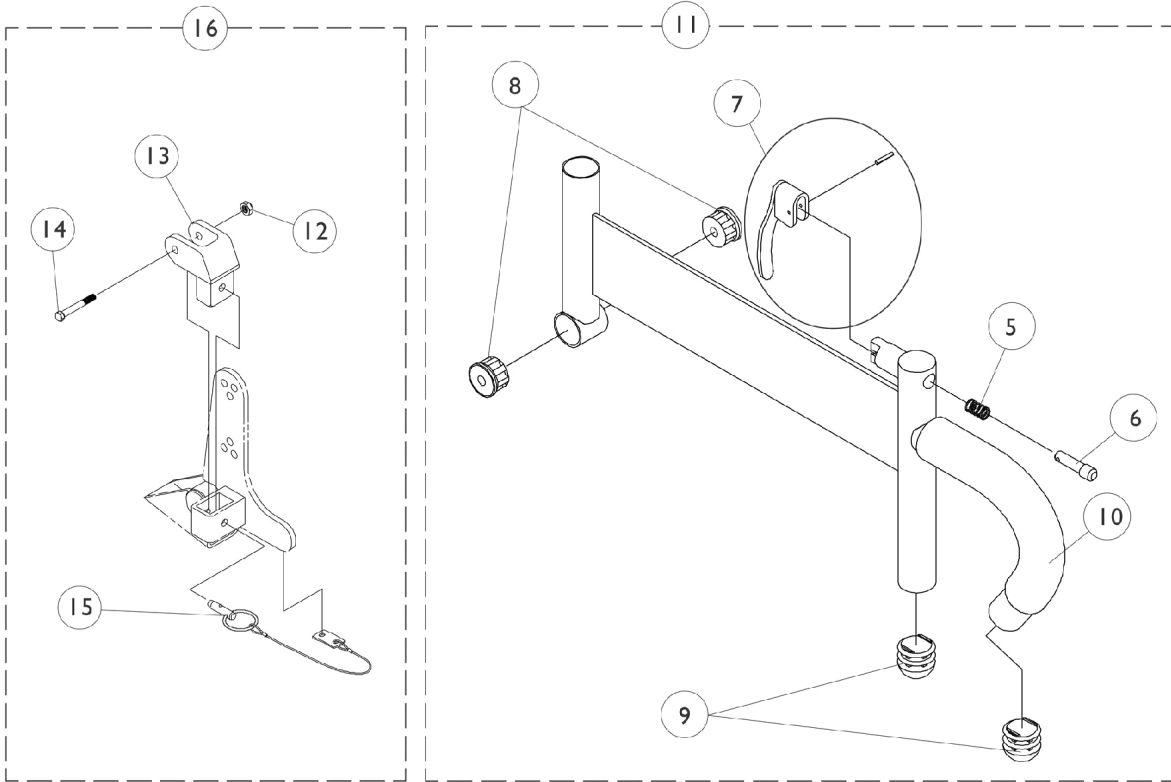

Arms, Junior Adjustable Height

Arms, Junior Adjustable Height

Item Number	Note	Part Number	Description	Quantity Per	
				Package	Assembly
1	A	8881015932-NL A	NLA - Pad, Arm, Vinyl, Full Length - Right (14" L x 2" W)	1	1
1	A	8881015933-NL A	NLA - Pad, Arm, Vinyl, Full Length - Left (14" L x 2" W)	1	1
1	A	8881053577	Kit, Arm Pad w/ Screws, Full Length (14" L x 2" W) (Pair)	2	1
1	A	8881011811-NL A	NLA - Pad, Arm, Vinyl, Desk Length (9" L x 2" W)	1	1
1	A	8881053578	Kit, Arm Pad w/ Screws, Desk Length (9" L x 2" W) (Pair)	2	1
2		1071263	Arm Tube Assembly w/ Plug Buttons, Full Length, Black - Right/Left	1	1
2		1071259	Arm Tube Assembly w/ Plug Buttons, Desk Length, Black - Right/Left	1	1
3		1027095	Plug Button, Black (7/8")	1	2
4		1055949	Package, Screw, Phillips Pan Head (#10-32 x 1-3/8")	2	1
5		47471X074	Spring, Arm Lock	1	1
6		1028594	Pin, Arm Lock, Black	1	1
7		1090768	Kit, Lock Handle w/Rivets (Pair)	2	1
8		1065936	Plug, Pivot	1	2
9		1067734	Plug Button, Black (5/8")	1	2
10		1016298	Grip, Push Handle	1	1
11		1068585	Arm Base Assembly, Adjustable Height, Black - Right	1	1
11		1068586	Arm Base Assembly, Adjustable Height, Black - Left	1	1
12		7930323-NLA	NLA - Package, Locknut (1/4-20)	25	1
13		1068025	Clevis, Pivot	1	1
14		1019590	Screw, Socket Button Head (1/4-20 x 1-5/8")	1	1
15		1068039	Pin, Pull	1	1
16		1068488	Kit, Swingaway Armrest Mounting Hardware	1	1
	B	1045203-NLA	NLA - Decal, Junior	1	1

NOTE: A - Specify upholstery color when ordering.
B - Not Shown.