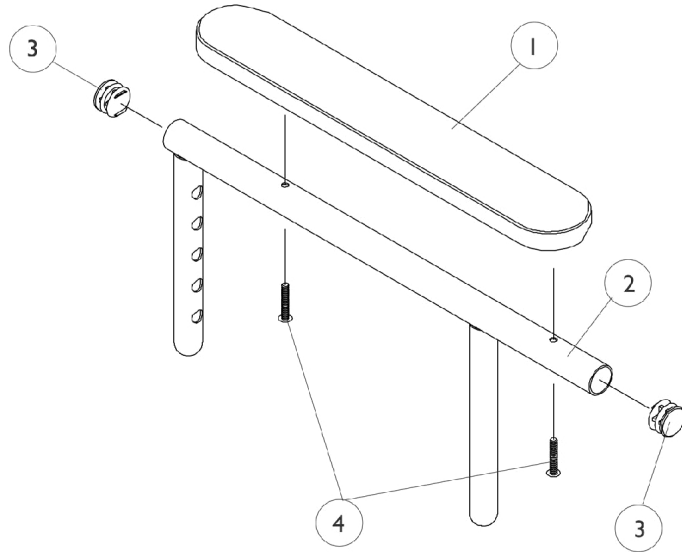

Arms, Junior Adjustable Height

Arms, Junior Adjustable Height

Item Number	Note	Part Number	Description	Quantity Per	
				Package	Assembly
1	A	8881015932-NL A	NLA - Pad, Arm, Vinyl, Full Length - Right (14" L x 2" W)	1	1
1	A	8881015933-NL A	NLA - Pad, Arm, Vinyl, Full Length - Left (14" L x 2" W)	1	1
1	A	8881053577	Kit, Arm Pad w/ Screws, Full Length (14" L x 2" W) (Pair)	2	1
1	A	8881011811-NL A	NLA - Pad, Arm, Vinyl, Desk Length (9" L x 2" W)	1	1
1	A	8881053578	Kit, Arm Pad w/ Screws, Desk Length (9" L x 2" W) (Pair)	2	1
2		1071263	Arm Tube Assembly w/ Plug Buttons, Full Length, Black - Right/Left	1	1
2		1071259	Arm Tube Assembly w/ Plug Buttons, Desk Length, Black - Right/Left	1	1
3		1027095	Plug Button, Black (7/8")	1	2
4		1055949	Package, Screw, Phillips Pan Head (#10-32 x 1-3/8")	2	1
5		47471X074	Spring, Arm Lock	1	1
6		1028594	Pin, Arm Lock, Black	1	1
7		1090768	Kit, Lock Handle w/Rivets (Pair)	2	1
8		1065936	Plug, Pivot	1	2
9		1067734	Plug Button, Black (5/8")	1	2
10		1016298	Grip, Push Handle	1	1
11		1068585	Arm Base Assembly, Adjustable Height, Black - Right	1	1
11		1068586	Arm Base Assembly, Adjustable Height, Black - Left	1	1
12		7930323-NLA	NLA - Package, Locknut (1/4-20)	25	1
13		1068025	Clevis, Pivot	1	1
14		1019590	Screw, Socket Button Head (1/4-20 x 1-5/8")	1	1
15		1068039	Pin, Pull	1	1
16		1068488	Kit, Swingaway Armrest Mounting Hardware	1	1
	B	1045203-NLA	NLA - Decal, Junior	1	1

NOTE: A - Specify upholstery color when ordering.
B - Not Shown.