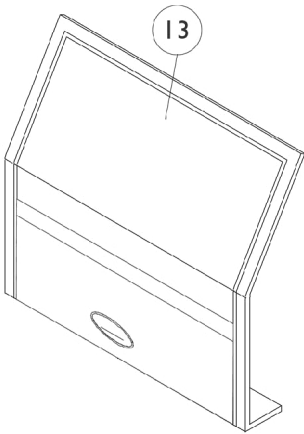

Arms, Adjustable Height

Arms, Adjustable Height

Item Number	Note	Part Number	Description	Quantity Per	
				Package	Assembly
1	A	1117328	Kit, Arm Pad w/ Screws, Full Length, Urethane Waterfall, Black (13" L x 2-5/8" W)	1	1
1		1110818	Kit, Arm Pad w/ Screws, Full Length, Urethane Waterfall, Black (13" L x 2-5/8" W) (Pair)	2	1
1	A	1117327	Kit, Arm Pad w/ Screws, Desk Length, Urethane Waterfall, Black (9" L x 2-5/8" W)	1	1
1		1110817	Kit, Arm Pad w/ Screws, Desk Length, Urethane Waterfall, Black (9" L x 2-5/8" W) (Pair)	2	1
2		1071253	Arm Tube Assembly w/ Plug Buttons, Full Length, Black - Right/Left	1	1
2		1070859	Arm Tube Assembly w/ Plug Buttons, Desk Length, Black - Right/Left	1	1
3		1027095	Plug Button, Black (7/8")	1	2
4		1055949	Package, Screw, Phillips Pan Head (#10-32 x 1-3/8")	2	1
4	C	1094270-NLA	NLA - Package, Screw, Phillips Pan Head (#10-32 x 1-1/4")	2	1
5	B	1064130-NLA	NLA - Guard, Clothing	1	1
6		47471X074	Spring, Arm Lock	1	1
7		1028594	Pin, Arm Lock, Black	1	1
8		1032244	Grip, Foam Hand (9" L)	1	1
9		1090768	Kit, Lock Handle w/Rivets (Pair)	2	1
10		1028645	Rivet	1	6
11		1065936	Plug, Pivot	1	2
12		1067734	Plug Button, Black (5/8")	1	2
13		1035065	Cover, Clothing Guard w/ Pocket, FXDESK & ADJFULL/ADJDESK	1	1
14		1068039	Pin, Pull	1	1
15		1019590	Screw, Socket Button Head (1/4-20 x 1-5/8")	1	1
16		1068025	Clevis, Pivot	1	1
17		7930323-NLA	NLA - Package, Locknut (1/4-20)	25	1
18	B	1068416	Arm Base Assembly, Black - Right (16-19" D)	1	1
18	B	1068417	Arm Base Assembly, Black - Left (16-19" D)	1	1
18	B	1068418	Arm Base Assembly, Black - Right (20" and Deeper)	1	1
18	B	1068419	Arm Base Assembly, Black - Left (20" and Deeper)	1	1
18	B	1067761	Arm Base Assembly, 1" Lower, Black - Right (16-19" D)	1	1
18	B	1067762	Arm Base Assembly, 1" Lower, Black - Left (16-19" D)	1	1
18	B	1067755-NLA	NLA - Arm Base Assembly, 1" Lower, Black - Right (20" and Deeper)	1	1
18	B	1067756-NLA	NLA - Arm Base Assembly, 1" Lower, Black - Left (20" and Deeper)	1	1
19		1068488	Kit, Swingaway Armrest Mounting Hardware	1	1