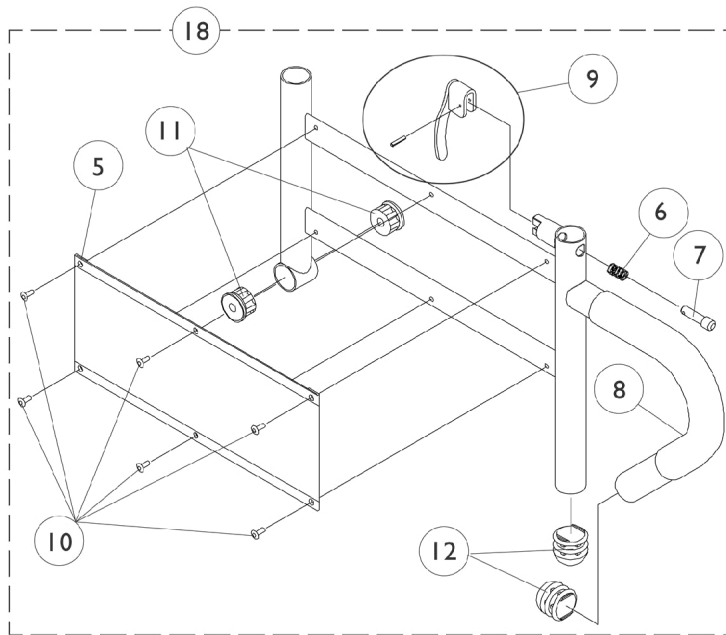

Arms, Adjustable Height

Arms, Adjustable Height

Item Number	Note	Part Number	Description	Quantity Per	
				Package	Assembly
1	A	1117328	Kit, Arm Pad w/ Screws, Full Length, Urethane Waterfall, Black (13" L x 2-5/8" W)	1	1
1		1110818	Kit, Arm Pad w/ Screws, Full Length, Urethane Waterfall, Black (13" L x 2-5/8" W) (Pair)	2	1
1	A	1117327	Kit, Arm Pad w/ Screws, Desk Length, Urethane Waterfall, Black (9" L x 2-5/8" W)	1	1
1		1110817	Kit, Arm Pad w/ Screws, Desk Length, Urethane Waterfall, Black (9" L x 2-5/8" W) (Pair)	2	1
2		1071253	Arm Tube Assembly w/ Plug Buttons, Full Length, Black - Right/Left	1	1
2		1070859	Arm Tube Assembly w/ Plug Buttons, Desk Length, Black - Right/Left	1	1
3		1027095	Plug Button, Black (7/8")	1	2
4		1055949	Package, Screw, Phillips Pan Head (#10-32 x 1-3/8")	2	1
4	C	1094270-NLA	NLA - Package, Screw, Phillips Pan Head (#10-32 x 1-1/4")	2	1
5	B	1064130-NLA	NLA - Guard, Clothing	1	1
6		47471X074	Spring, Arm Lock	1	1
7		1028594	Pin, Arm Lock, Black	1	1
8		1032244	Grip, Foam Hand (9" L)	1	1
9		1090768	Kit, Lock Handle w/Rivets (Pair)	2	1
10		1028645	Rivet	1	6
11		1065936	Plug, Pivot	1	2
12		1067734	Plug Button, Black (5/8")	1	2
13		1035065	Cover, Clothing Guard w/ Pocket, FXDESK & ADJFULL/ADJDESK	1	1
14		1068039	Pin, Pull	1	1
15		1019590	Screw, Socket Button Head (1/4-20 x 1-5/8")	1	1
16		1068025	Clevis, Pivot	1	1
17		7930323-NLA	NLA - Package, Locknut (1/4-20)	25	1
18	B	1068416	Arm Base Assembly, Black - Right (16-19" D)	1	1
18	B	1068417	Arm Base Assembly, Black - Left (16-19" D)	1	1
18	B	1068418	Arm Base Assembly, Black - Right (20" and Deeper)	1	1
18	B	1068419	Arm Base Assembly, Black - Left (20" and Deeper)	1	1
18	B	1067761	Arm Base Assembly, 1" Lower, Black - Right (16-19" D)	1	1
18	B	1067762	Arm Base Assembly, 1" Lower, Black - Left (16-19" D)	1	1
18	B	1067755-NLA	NLA - Arm Base Assembly, 1" Lower, Black - Right (20" and Deeper)	1	1
18	B	1067756-NLA	NLA - Arm Base Assembly, 1" Lower, Black - Left (20" and Deeper)	1	1
19		1068488	Kit, Swingaway Armrest Mounting Hardware	1	1