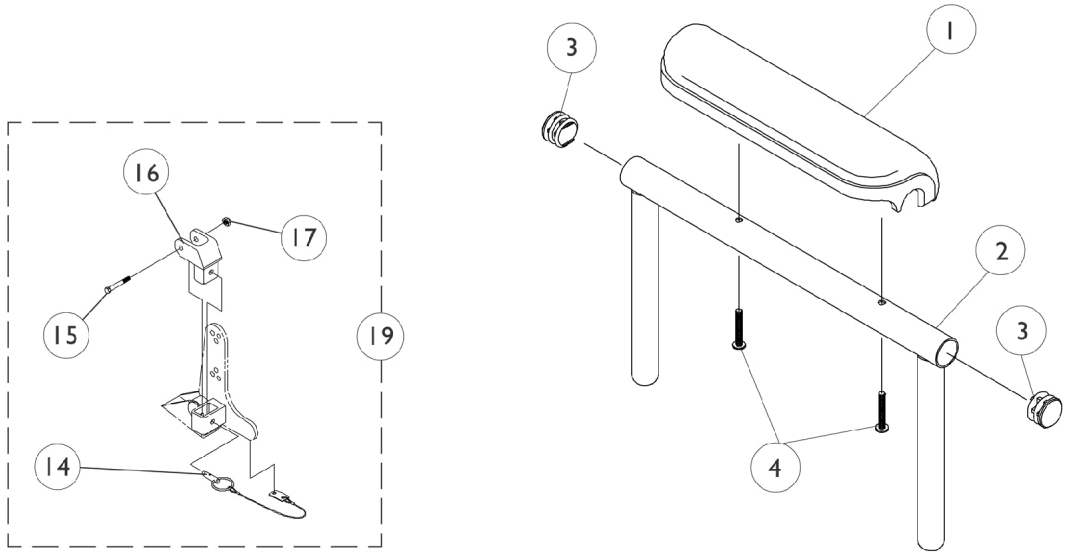

Arms, Adjustable Height

Arms, Adjustable Height

Item Number	Note	Part Number	Description	Quantity Per	
				Package	Assembly
1	A	1117328	Kit, Arm Pad w/ Screws, Full Length, Urethane Waterfall, Black (13" L x 2-5/8" W)	1	1
1		1110818	Kit, Arm Pad w/ Screws, Full Length, Urethane Waterfall, Black (13" L x 2-5/8" W) (Pair)	2	1
1	A	1117327	Kit, Arm Pad w/ Screws, Desk Length, Urethane Waterfall, Black (9" L x 2-5/8" W)	1	1
1		1110817	Kit, Arm Pad w/ Screws, Desk Length, Urethane Waterfall, Black (9" L x 2-5/8" W) (Pair)	2	1
2		1071253	Arm Tube Assembly w/ Plug Buttons, Full Length, Black - Right/Left	1	1
2		1070859	Arm Tube Assembly w/ Plug Buttons, Desk Length, Black - Right/Left	1	1
3		1027095	Plug Button, Black (7/8")	1	2
4		1055949	Package, Screw, Phillips Pan Head (#10-32 x 1-3/8")	2	1
4	C	1094270-NLA	NLA - Package, Screw, Phillips Pan Head (#10-32 x 1-1/4")	2	1
5	B	1064130-NLA	NLA - Guard, Clothing	1	1
6		47471X074	Spring, Arm Lock	1	1
7		1028594	Pin, Arm Lock, Black	1	1
8		1032244	Grip, Foam Hand (9" L)	1	1
9		1090768	Kit, Lock Handle w/Rivets (Pair)	2	1
10		1028645	Rivet	1	6
11		1065936	Plug, Pivot	1	2
12		1067734	Plug Button, Black (5/8")	1	2
13		1035065	Cover, Clothing Guard w/ Pocket, FXDESK & ADJFULL/ADJDESK	1	1
14		1068039	Pin, Pull	1	1
15		1019590	Screw, Socket Button Head (1/4-20 x 1-5/8")	1	1
16		1068025	Clevis, Pivot	1	1
17		7930323-NLA	NLA - Package, Locknut (1/4-20)	25	1
18	B	1068416	Arm Base Assembly, Black - Right (16-19" D)	1	1
18	B	1068417	Arm Base Assembly, Black - Left (16-19" D)	1	1
18	B	1068418	Arm Base Assembly, Black - Right (20" and Deeper)	1	1
18	B	1068419	Arm Base Assembly, Black - Left (20" and Deeper)	1	1
18	B	1067761	Arm Base Assembly, 1" Lower, Black - Right (16-19" D)	1	1
18	B	1067762	Arm Base Assembly, 1" Lower, Black - Left (16-19" D)	1	1
18	B	1067755-NLA	NLA - Arm Base Assembly, 1" Lower, Black - Right (20" and Deeper)	1	1
18	B	1067756-NLA	NLA - Arm Base Assembly, 1" Lower, Black - Left (20" and Deeper)	1	1
19		1068488	Kit, Swingaway Armrest Mounting Hardware	1	1