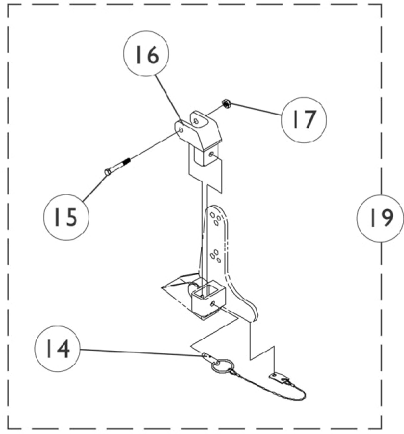

Arms, Adjustable Height

Arms, Adjustable Height

Item Number	Note	Part Number	Description	Quantity Per	
				Package	Assembly
1	A	1117328	Kit, Arm Pad w/ Screws, Full Length, Urethane Waterfall, Black (13" L x 2-5/8" W)	1	1
1		1110818	Kit, Arm Pad w/ Screws, Full Length, Urethane Waterfall, Black (13" L x 2-5/8" W) (Pair)	2	1
1	A	1117327	Kit, Arm Pad w/ Screws, Desk Length, Urethane Waterfall, Black (9" L x 2-5/8" W)	1	1
1		1110817	Kit, Arm Pad w/ Screws, Desk Length, Urethane Waterfall, Black (9" L x 2-5/8" W) (Pair)	2	1
2		1071253	Arm Tube Assembly w/ Plug Buttons, Full Length, Black - Right/Left	1	1
2		1070859	Arm Tube Assembly w/ Plug Buttons, Desk Length, Black - Right/Left	1	1
3		1027095	Plug Button, Black (7/8")	1	2
4		1055949	Package, Screw, Phillips Pan Head (#10-32 x 1-3/8")	2	1
4	C	1094270-NLA	NLA - Package, Screw, Phillips Pan Head (#10-32 x 1-1/4")	2	1
5	B	1064130-NLA	NLA - Guard, Clothing	1	1
6		47471X074	Spring, Arm Lock	1	1
7		1028594	Pin, Arm Lock, Black	1	1
8		1032244	Grip, Foam Hand (9" L)	1	1
9		1090768	Kit, Lock Handle w/Rivets (Pair)	2	1
10		1028645	Rivet	1	6
11		1065936	Plug, Pivot	1	2
12		1067734	Plug Button, Black (5/8")	1	2
13		1035065	Cover, Clothing Guard w/ Pocket, FXDESK & ADJFULL/ADJDESK	1	1
14		1068039	Pin, Pull	1	1
15		1019590	Screw, Socket Button Head (1/4-20 x 1-5/8")	1	1
16		1068025	Clevis, Pivot	1	1
17		7930323-NLA	NLA - Package, Locknut (1/4-20)	25	1
18	B	1068416	Arm Base Assembly, Black - Right (16-19" D)	1	1
18	B	1068417	Arm Base Assembly, Black - Left (16-19" D)	1	1
18	B	1068418	Arm Base Assembly, Black - Right (20" and Deeper)	1	1
18	B	1068419	Arm Base Assembly, Black - Left (20" and Deeper)	1	1
18	B	1067761	Arm Base Assembly, 1" Lower, Black - Right (16-19" D)	1	1
18	B	1067762	Arm Base Assembly, 1" Lower, Black - Left (16-19" D)	1	1
18	B	1067755-NLA	NLA - Arm Base Assembly, 1" Lower, Black - Right (20" and Deeper)	1	1
18	B	1067756-NLA	NLA - Arm Base Assembly, 1" Lower, Black - Left (20" and Deeper)	1	1
19		1068488	Kit, Swingaway Armrest Mounting Hardware	1	1