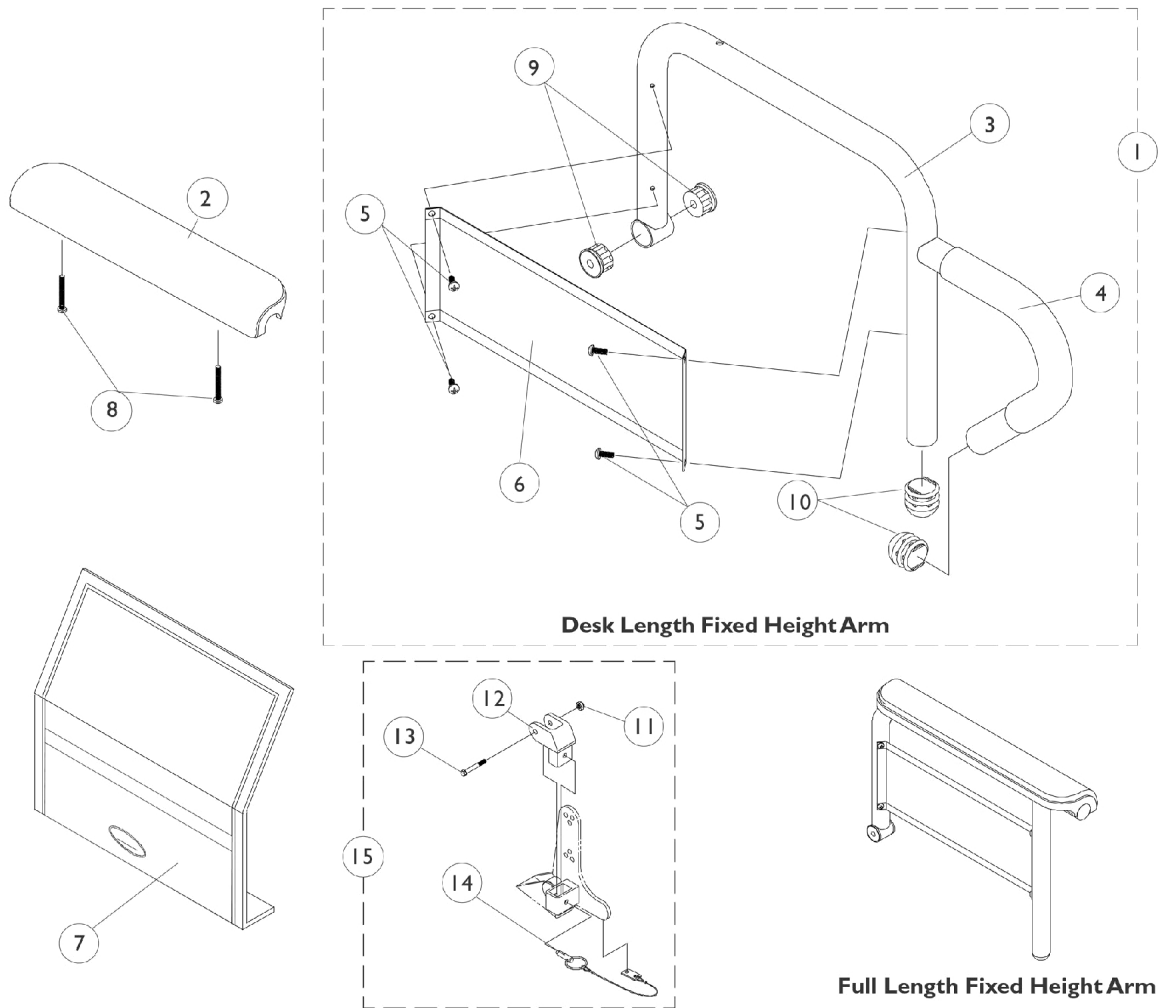

Arms, Fixed Height

Item #1 - Arms Less Pad

Arm Style	16-19" Deep Seat Frames Right	16-19" Deep Seat Frames Left	20" and Deeper Seat Frames Right	20" and Deeper Seat Frames Left
Desk	1068566-NLA	1068567-NLA	1068540-NLA	1068541-NLA
Full	1068559-NLA	1068560-NLA	1068528-NLA	1068529-NLA