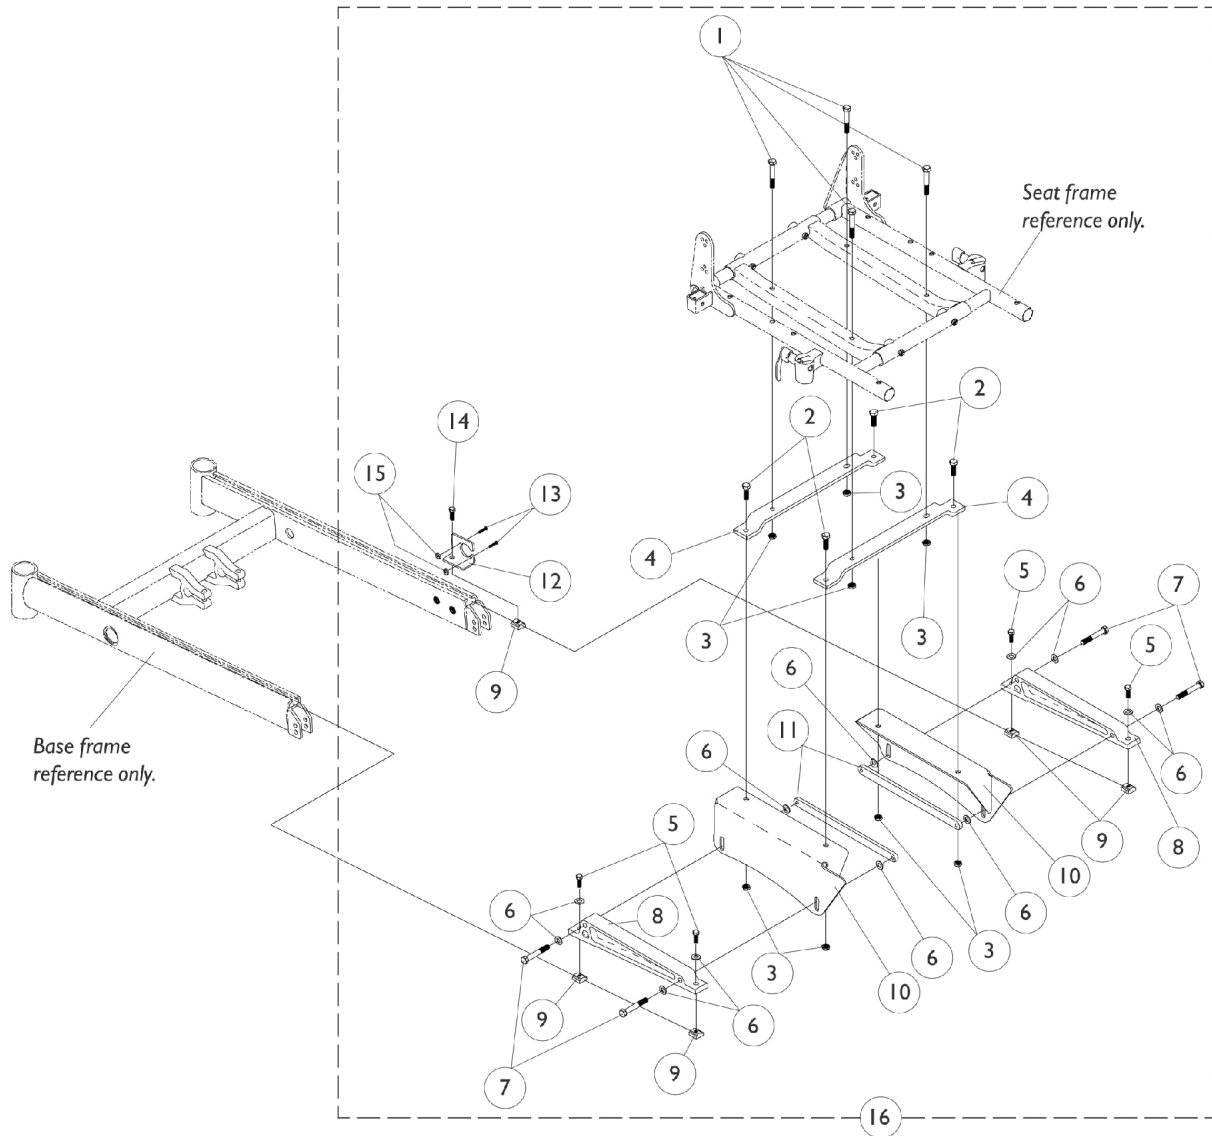

# Seat Frame Mounting Hardware

(Junior 12-16" Wide)  
(Adult 14-15" Wide)

## Seat Frame Mounting Hardware (Junior 12-16" Wide) (Adult 14-15" Wide)

Item Number	Note	Part Number	Description	Quantity Per	
				Package	Assembly
1		1043627-NLA	NLA - Screw, Hex Head w/ Patch (5/16-18 x 1-3/4")	1	4
2		1039860	Screw, Hex Head w/ Patch (5/16-18 x 3/4")	1	4
3		1026158	Locknut (5/16-18)	1	8
4		1070465-NLA	NLA - Bracket, Mounting, Black - Junior	1	2
5		1039860	Screw, Hex Head w/ Patch (5/16-18 x 3/4")	1	4
6		1025704	Washer, Flat (5/16 x 5/8 x 1/16")	1	12
7		1043627-NLA	NLA - Screw, Hex Head w/ Patch (5/16-18 x 1-3/4")	1	4
8		1070388	Support, Seat, Black	1	2
9		1069724	T-Nut (5/16-18)	1	5
10		1070343-NLA	NLA - Plate, Seat Mounting Low, Right	1	2
10		1070344-NLA	NLA - Plate, Seat Mounting Low, Left	1	2
10		1070345-NLA	NLA - Plate, Seat Mounting Medium, Right	1	2
10		1070346-NLA	NLA - Plate, Seat Mounting Medium, Left	1	2
10		1070347-NLA	NLA - Plate, Seat Mounting Tall, Right	1	2
10		1070348-NLA	NLA - Plate, Seat Mounting Tall, Left	1	2
11		1070396-NLA	NLA - Strap, Bolt, Black	1	2
12		1070430-NLA	NLA - Bracket, Charger Connector, Black	1	1
13		7930318-NLA	NLA - Package, Screw, Phillips Pan Head (#4-40 x 1/2")	25	2
14		1061922-NLA	NLA - Screw, Hex Head w/ Patch (5/16-18 x 1/2")	1	1
15		P0870X000	Nut, Hex Keps (#4-40)	1	1
16	A	1070470-NLA	NLA - Hardware, Seat Frame (Junior Seat Mounting)	1	1

NOTE: A - Item number 10 not included in package.