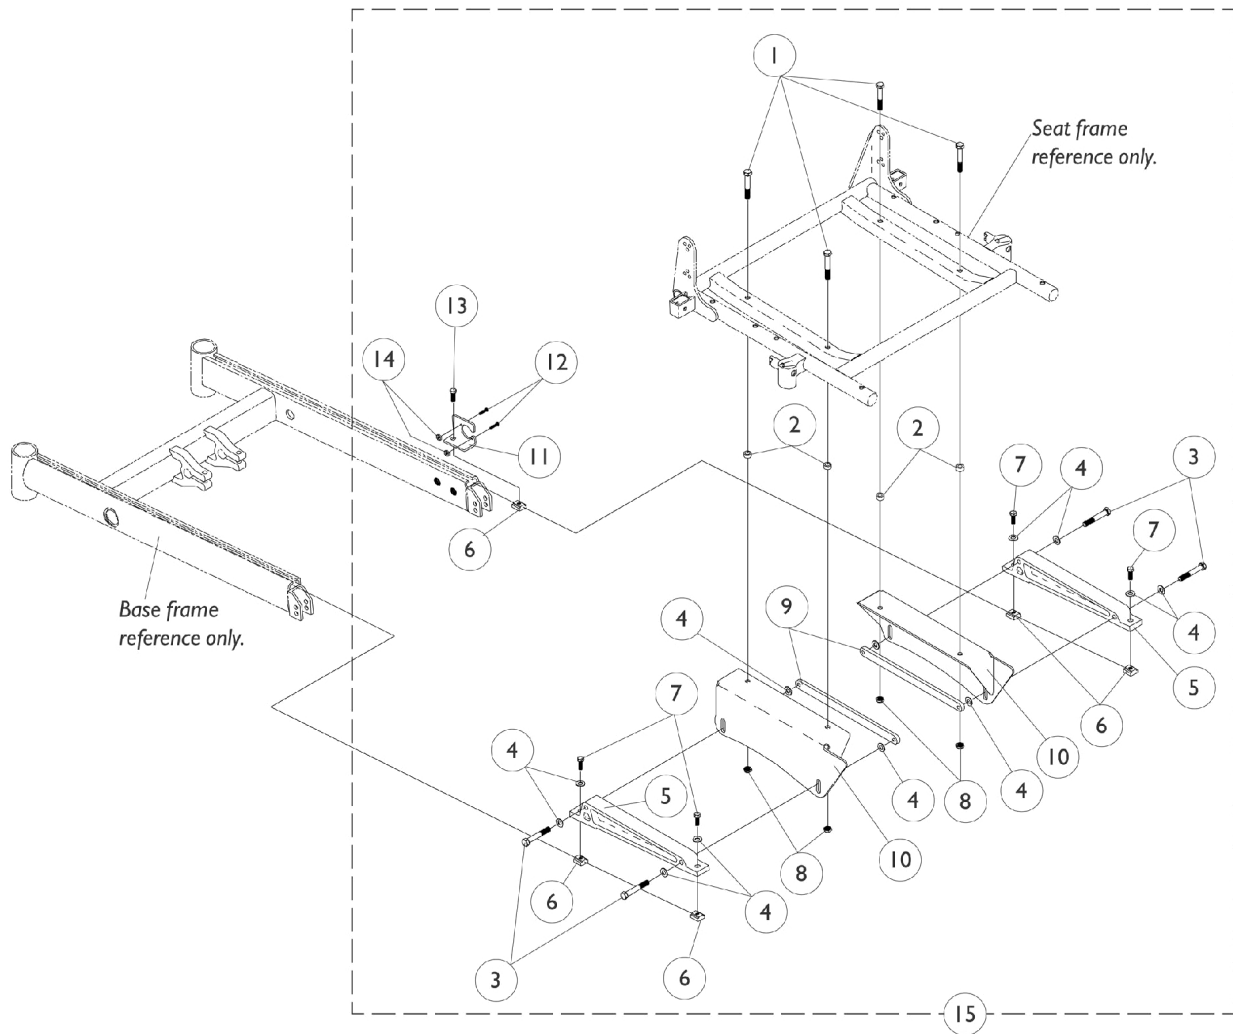

Seat Frame Mounting Hardware (Adult 16-24" Wide)

Seat Frame Mounting Hardware (Adult 16-24" Wide)

Item Number	Note	Part Number	Description	Quantity Per	
				Package	Assembly
1	A	1043627-NLA	NLA - Screw, Hex Head w/ Patch (5/16-18 x 1-3/4")	1	4
1	B	1070398-NLA	NLA - Screw, Hex Head (5/16-18 x 1-1/2")	1	4
2	A	1070413-NLA	NLA - Spacer (21/64 x 1/2 x 17/64")	1	4
3		1043627-NLA	NLA - Screw, Hex Head w/ Patch (5/16-18 x 1-3/4")	1	4
4		1025704	Washer, Flat (5/16 x 5/8 x 1/16")	1	4
5		1070388	Support, Seat, Black	1	12
6		1069724	T-Nut (5/16-18)	1	2
7		1039860	Screw, Hex Head w/ Patch (5/16-18 x 3/4")	1	5
8		1026158	Locknut (5/16-18)	1	4
9		1070396-NLA	NLA - Strap, Bolt, Black	1	4
10		1070343-NLA	NLA - Plate, Seat Mounting Low, Right	1	2
10		1070344-NLA	NLA - Plate, Seat Mounting Low, Left	1	2
10		1070345-NLA	NLA - Plate, Seat Mounting Medium, Right	1	2
10		1070346-NLA	NLA - Plate, Seat Mounting Medium, Left	1	2
10		1070347-NLA	NLA - Plate, Seat Mounting Tall, Right	1	2
10		1070348-NLA	NLA - Plate, Seat Mounting Tall, Left	1	2
11		1070430-NLA	NLA - Bracket, Charger Connector, Black	1	1
12		7930318-NLA	NLA - Package, Screw, Phillips Pan Head (#4-40 x 1/2")	25	2
13		1061922-NLA	NLA - Screw, Hex Head w/ Patch (5/16-18 x 1/2")	1	1
14		P0870X000	Nut, Hex Keps (#4-40)	1	1
15	C	1070495-NLA	NLA - Hardware, Seat Frame Mounting (16" W)	1	1
15	C	1070349-NLA	NLA - Hardware, Seat Frame Mounting (17" W)	1	1

NOTE: A - Used on the 16" wide chairs only.
B - Used on 17" and wider chairs only.
C - Item number 10 not included in package.