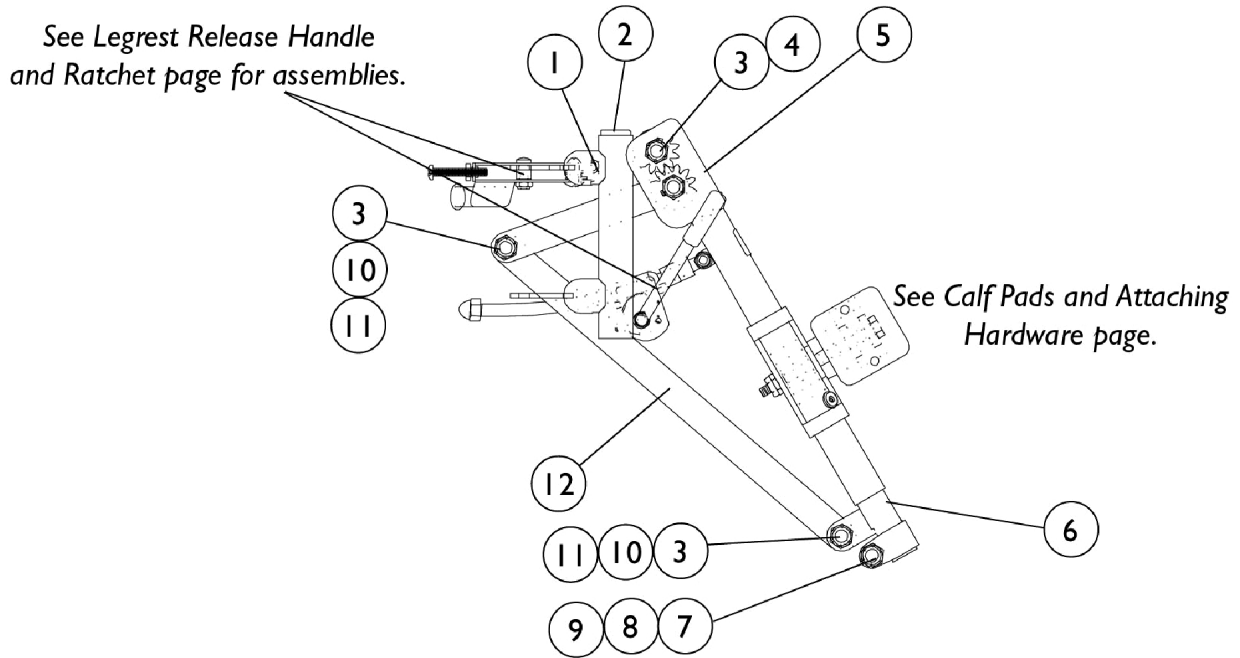

PAS4A/PAL4A Articulating Legrest Supports

PAS4A/PAL4A Articulating Legrest Supports

Item Number	Note	Part Number	Description	Quantity Per	
				Package	Assembly
1		1058478-NLA	NLA - Tube, Legrest Support - Right	1	1
1		1058479-NLA	NLA - Tube, Legrest Support - Left	1	1
2		1027097	Plug Button, Black (3/4")	1	1
3		40363X000	Hex Nut (3/8"-16)	1	3
4		1022854-NLA	NLA - Screw, Shoulder Slotted Head (1/2 x 1-1/8", 3/8-16)	1	1
5		1022877-NLA	NLA - Tube, Support and Drive Link, Chrome - Right	1	1
5		1022878-NLA	NLA - Tube, Support and Drive Link, Chrome - Left	1	1
6		1022848	Tube, Slide, Articulating, Chrome - Right	1	1
6		1022849	Tube, Slide, Articulating, Chrome - Left	1	1
7		1027377	Washer (#20)	1	1
8		7930363-NLA	NLA - Package, Locknut (5/16"-24)	25	1
9		11232X009	Bolt, Lug (5/16-24 x 1-3/8")	1	1
10		1022866-NLA	NLA - Screw, Socket Button Head (3/8-16 x 3/4")	1	2
11		1049527	Washer, Nylon (3/8 x 3/4 x 1/16")	1	2
12		1022846-NLA	NLA - Bar, Link, Black	1	1
	A	1058482-NLA	NLA - Legrest Support Assembly, Articulating, Adult, Chrome - Right	1	1
	A	1058483-NLA	NLA - Legrest Support Assembly, Articulating, Adult, Chrome - Left	1	1

NOTE: A - Not Shown.