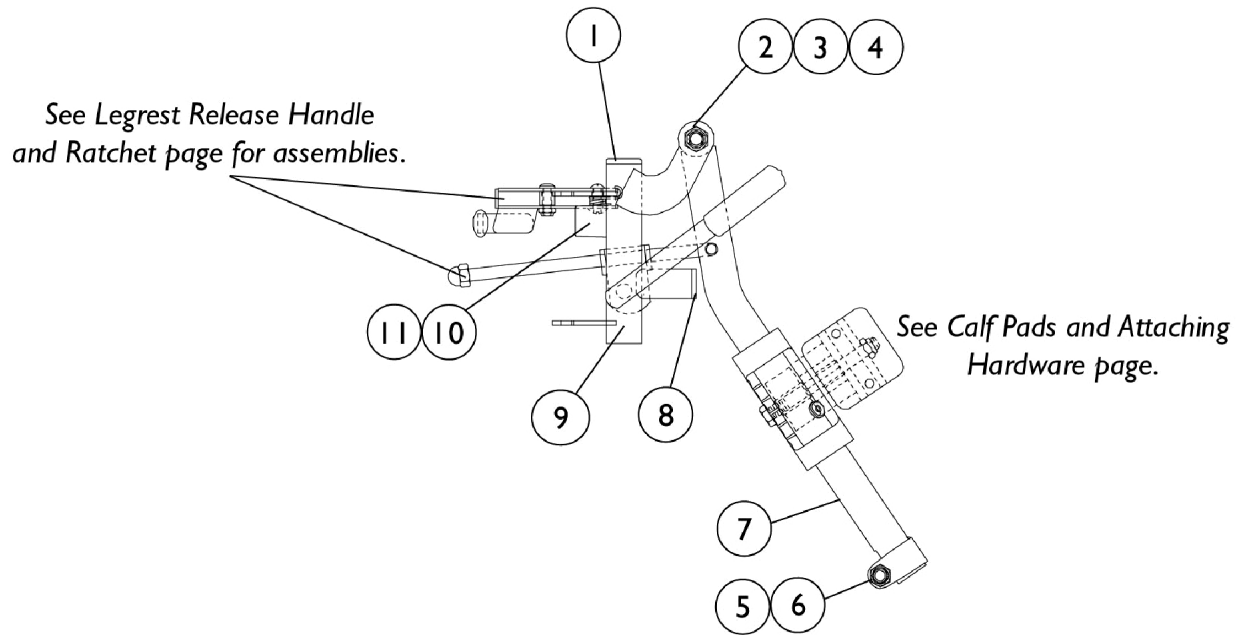

# P904A Legrest Supports

## P904A Legrest Supports

Item Number	Note	Part Number	Description	Quantity Per	
				Package	Assembly
1		1027095	Plug Button, Black (7/8")	1	1
2		11919X000-NLA	NLA - Screw, Slotted Truss Head (3/8-16 x 1-1/2")	1	1
3		1058636-NLA	NLA - Washer, Nylon (25/64 x 7/8 x 1/32")	1	2
4		40363X000	Hex Nut (3/8"-16)	1	1
5		7930330-NLA	NLA - Locknut (5/16-24)	25	1
6		1026030	Bolt, Lug (5/16-24 x 1-3/8")	1	1
7	A	8881048851	Tube, Elevating Adjustable Support, Color - Right	1	1
7	A	8881048852	Tube, Elevating Adjustable Support, Color - Left	1	1
8		1027097	Plug Button, Black (3/4")	1	1
9	A	8881058664-NL A	NLA - Tube, Legrest Support, Color - Right	1	1
9	A	8881058665-NL A	NLA - Tube, Legrest Support, Color - Left	1	1
10		1022874	Bumper	1	1
11		1030979	Screw, Phillips Pan Head Tap (#10-32 x 3/4")	1	1
	A,B	8881058646-NL A	NLA - Legrest Support Assembly, Adult, Color - Right	1	1
	A,B	8881058647-NL A	NLA - Legrest Support Assembly, Adult, Color - Left	1	1