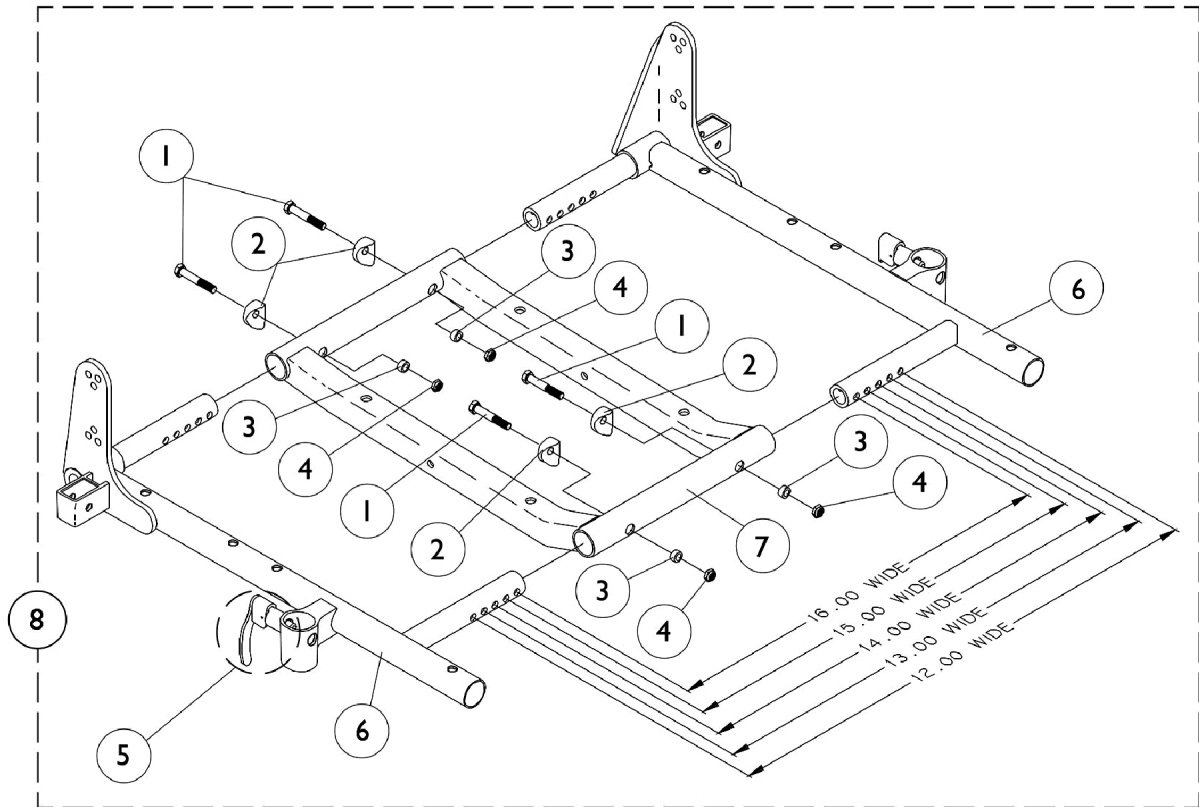

# Seat Frame and Hardware

(Junior 12-16" Wide)  
(Adult 14-15" Wide)

# Seat Frame and Hardware

**(Junior 12-16" Wide)  
(Adult 14-15" Wide)**

| Item Number | Note | Part Number | Description                        | Quantity Per |          |
|-------------|------|-------------|------------------------------------|--------------|----------|
|             |      |             |                                    | Package      | Assembly |
| 1           |      | 1037610     | Screw, Hex Head (1/4-20 x 1-5/8")  | 1            | 4        |
| 2           |      | 1026099     | Spacer, Coved (1/4 x 11/16 x 1/2") | 1            | 4        |
| 3           |      | 1047449-NLA | NLA - Spacer (1/4 x 3/8 x 3/16")   | 1            | 4        |
| 4           |      | 1025736     | Locknut (1/4-20)                   | 1            | 4        |
| 5           |      | 47471X074   | Spring, Arm Lock                   | 1            | 1        |
| 5           |      | 1028594     | Pin, Arm Lock, Black               | 1            | 1        |
| 5           |      | 1090768     | Kit, Lock Handle w/Rivets (Pair)   | 2            | 1        |
| 6-8         |      | See Chart   | #'s 6-8 Seat Frame and Hardware    | 1            | 1        |

NOTE: A - Seat frame includes item 5 arm lock assembly.  
B - Includes Items 1-7