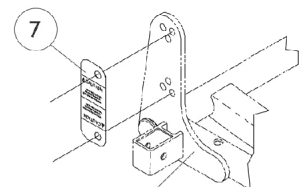

Lanyard
reference only.

13" Deep
Back mounting bracket
(12"-13" Deep)
reference only.

Base frame
reference only.

Patent numbers name plate
reference only.

15" Deep
Back mounting bracket
(14"-15" Deep)
reference only.

Transport Ready bracket (Front)
reference only.

Transport Ready bracket (Rear)
reference only.

Seat frame (16" Deep)
reference only.

Literature and Labels

Transport Ready Options

Storm RX Jr. (RWD)

**NOTE: Service parts are not available for the Transport Ready Option.
Call technical services at 1-800-832-4707 for assistance.**

Item Number	Note	Part Number	Description	Quantity Per	
				Package	Assembly
1		1088444-NLA	NLA - Label, Seating System Clamp	1	1
2		1091172-NLA	NLA - Label, Lanyard with Faspin	1	1
3		1088302-NLA	NLA - Label, Back Angle, 90 Degree (12 - 15" D)	1	2
4		1082692-NLA	NLA - Decal, Warning	1	1
5		1086355-NLA	NLA - Kit, Instruction Cards with Attaching Hardware, Transport Ready Option	1	1
6		1083199-NLA	NLA - Label, Hook Tie-Down	1	4
7		1088301-NLA	NLA - Label, Back Angle, 90 Degree (16" D)	1	2
	A	1085193-NLA	NLA - Instruction Sheet, Transport Ready Option	1	1
	A	1068859-NLA	NLA - Instruction Sheet, Headrest	1	1
	A	1068446-NLA	NLA - Instruction Sheet, K.S.S. Seating System	1	1