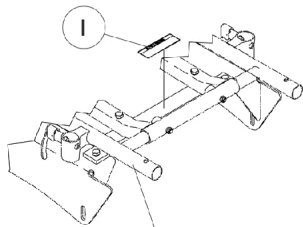

Literature and Labels

Transport Ready Options

Storm RX Jr. (RWD)

**NOTE: Service parts are not available for the Transport Ready Option.
Call technical services at 1-800-832-4707 for assistance.**

Seat frame assembly
reference only.

Lanyard
reference only.

13" Deep
Back mounting bracket
(12"-13" Deep)
reference only.

Base frame
reference only.

Patent numbers name plate
reference only.

15" Deep
Back mounting bracket
(14"-15" Deep)
reference only.

Transport Ready bracket (Front)
reference only.

Transport Ready bracket (Rear)
reference only.

Seat frame (16" Deep)
reference only.

Literature and Labels

Transport Ready Options

Storm RX Jr. (RWD)

**NOTE: Service parts are not available for the Transport Ready Option.
Call technical services at 1-800-832-4707 for assistance.**