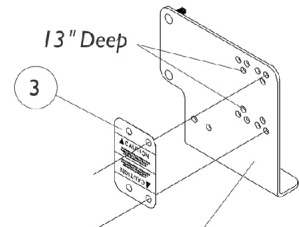

Literature and Labels

Transport Ready Options

Storm RX Jr. (RWD)

**NOTE: Service parts are not available for the Transport Ready Option.
Call technical services at 1-800-832-4707 for assistance.**

Seat frame assembly
reference only.

Lanyard
reference only.

13" Deep
Back mounting bracket
(12"-13" Deep)
reference only.

Base frame
reference only.

Patent numbers name plate
reference only.

15" Deep
Back mounting bracket
(14"-15" Deep)
reference only.

Transport Ready bracket (Front)
reference only.

Transport Ready bracket (Rear)
reference only.

Seat frame (16" Deep)
reference only.

Literature and Labels

Transport Ready Options

Storm RX Jr. (RWD)

**NOTE: Service parts are not available for the Transport Ready Option.
Call technical services at 1-800-832-4707 for assistance.**

Item Number	Note	Part Number	Description	Quantity Per	
				Package	Assembly
1		1088444-NLA	NLA - Label, Seating System Clamp	1	1
2		1091172-NLA	NLA - Label, Lanyard with Faspin	1	1
3		1088302-NLA	NLA - Label, Back Angle, 90 Degree (12 - 15" D)	1	2
4		1082692-NLA	NLA - Decal, Warning	1	1
5		1086355-NLA	NLA - Kit, Instruction Cards with Attaching Hardware, Transport Ready Option	1	1
6		1083199-NLA	NLA - Label, Hook Tie-Down	1	4
7		1088301-NLA	NLA - Label, Back Angle, 90 Degree (16" D)	1	2
	A	1085193-NLA	NLA - Instruction Sheet, Transport Ready Option	1	1
	A	1068859-NLA	NLA - Instruction Sheet, Headrest	1	1
	A	1068446-NLA	NLA - Instruction Sheet, K.S.S. Seating System	1	1