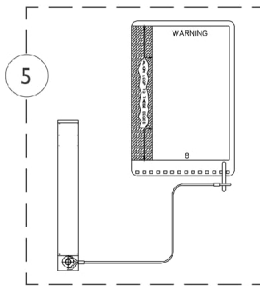

Lanyard
reference only.

13" Deep
Back mounting bracket
(12"-13" Deep)
reference only.

Base frame
reference only.

Patent numbers name plate
reference only.

15" Deep
Back mounting bracket
(14"-15" Deep)
reference only.

Transport Ready bracket (Front)
reference only.

Transport Ready bracket (Rear)
reference only.

Seat frame (16" Deep)
reference only.

Literature and Labels

Transport Ready Options

Storm RX Jr. (RWD)

**NOTE: Service parts are not available for the Transport Ready Option.
Call technical services at 1-800-832-4707 for assistance.**

Item Number	Note	Part Number	Description	Quantity Per	
				Package	Assembly
1		1088444-NLA	NLA - Label, Seating System Clamp	1	1
2		1091172-NLA	NLA - Label, Lanyard with Faspin	1	1
3		1088302-NLA	NLA - Label, Back Angle, 90 Degree (12 - 15" D)	1	2
4		1082692-NLA	NLA - Decal, Warning	1	1
5		1086355-NLA	NLA - Kit, Instruction Cards with Attaching Hardware, Transport Ready Option	1	1
6		1083199-NLA	NLA - Label, Hook Tie-Down	1	4
7		1088301-NLA	NLA - Label, Back Angle, 90 Degree (16" D)	1	2
	A	1085193-NLA	NLA - Instruction Sheet, Transport Ready Option	1	1
	A	1068859-NLA	NLA - Instruction Sheet, Headrest	1	1
	A	1068446-NLA	NLA - Instruction Sheet, K.S.S. Seating System	1	1