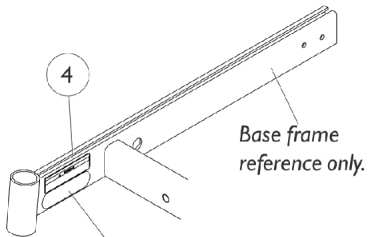

Literature and Labels

Transport Ready Options

Storm RX Jr. (RWD)

**NOTE: Service parts are not available for the Transport Ready Option.
Call technical services at 1-800-832-4707 for assistance.**

Seat frame assembly
reference only.

Lanyard
reference only.

13" Deep
Back mounting bracket
(12"-13" Deep)
reference only.

Base frame
reference only.

Patent numbers name plate
reference only.

15" Deep
Back mounting bracket
(14"-15" Deep)
reference only.

Transport Ready bracket (Front)
reference only.

Transport Ready bracket (Rear)
reference only.

Seat frame (16" Deep)
reference only.

Literature and Labels

Transport Ready Options

Storm RX Jr. (RWD)

**NOTE: Service parts are not available for the Transport Ready Option.
Call technical services at 1-800-832-4707 for assistance.**