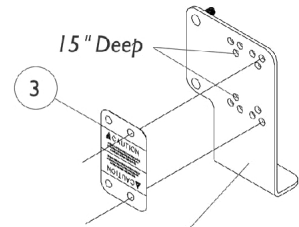

Lanyard
reference only.

13" Deep
Back mounting bracket
(12"-13" Deep)
reference only.

Base frame
reference only.

Patent numbers name plate
reference only.

15" Deep
Back mounting bracket
(14"-15" Deep)
reference only.

Transport Ready bracket (Front)
reference only.

Transport Ready bracket (Rear)
reference only.

Seat frame (16" Deep)
reference only.

Literature and Labels

Transport Ready Options

Storm RX Jr. (RWD)

**NOTE: Service parts are not available for the Transport Ready Option.
Call technical services at 1-800-832-4707 for assistance.**

Item Number	Note	Part Number	Description	Quantity Per	
				Package	Assembly
1		1088444-NLA	NLA - Label, Seating System Clamp	1	1
2		1091172-NLA	NLA - Label, Lanyard with Faspin	1	1
3		1088302-NLA	NLA - Label, Back Angle, 90 Degree (12 - 15" D)	1	2
4		1082692-NLA	NLA - Decal, Warning	1	1
5		1086355-NLA	NLA - Kit, Instruction Cards with Attaching Hardware, Transport Ready Option	1	1
6		1083199-NLA	NLA - Label, Hook Tie-Down	1	4
7		1088301-NLA	NLA - Label, Back Angle, 90 Degree (16" D)	1	2
	A	1085193-NLA	NLA - Instruction Sheet, Transport Ready Option	1	1
	A	1068859-NLA	NLA - Instruction Sheet, Headrest	1	1
	A	1068446-NLA	NLA - Instruction Sheet, K.S.S. Seating System	1	1