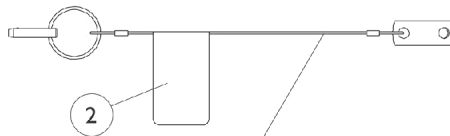

Literature and Labels

Transport Ready Options

Storm RX Jr. (RWD)

**NOTE: Service parts are not available for the Transport Ready Option.
Call technical services at 1-800-832-4707 for assistance.**

Seat frame assembly
reference only.

Lanyard
reference only.

13" Deep
Back mounting bracket
(12"-13" Deep)
reference only.

Base frame
reference only.

Patent numbers name plate
reference only.

15" Deep
Back mounting bracket
(14"-15" Deep)
reference only.

Transport Ready bracket (Front)
reference only.

Transport Ready bracket (Rear)
reference only.

Seat frame (16" Deep)
reference only.

Literature and Labels

Transport Ready Options

Storm RX Jr. (RWD)

**NOTE: Service parts are not available for the Transport Ready Option.
Call technical services at 1-800-832-4707 for assistance.**