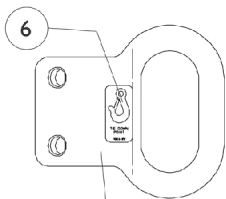

Lanyard
reference only.

13" Deep
Back mounting bracket
(12"-13" Deep)
reference only.

Base frame
reference only.

Patent numbers name plate
reference only.

15" Deep
Back mounting bracket
(14"-15" Deep)
reference only.

Transport Ready bracket (Front)
reference only.

Transport Ready bracket (Rear)
reference only.

Seat frame (16" Deep)
reference only.

Literature and Labels

Transport Ready Options

Storm RX Jr. (RWD)

**NOTE: Service parts are not available for the Transport Ready Option.
Call technical services at 1-800-832-4707 for assistance.**

Item Number	Note	Part Number	Description	Quantity Per	
				Package	Assembly
1		1088444-NLA	NLA - Label, Seating System Clamp	1	1
2		1091172-NLA	NLA - Label, Lanyard with Faspin	1	1
3		1088302-NLA	NLA - Label, Back Angle, 90 Degree (12 - 15" D)	1	2
4		1082692-NLA	NLA - Decal, Warning	1	1
5		1086355-NLA	NLA - Kit, Instruction Cards with Attaching Hardware, Transport Ready Option	1	1
6		1083199-NLA	NLA - Label, Hook Tie-Down	1	4
7		1088301-NLA	NLA - Label, Back Angle, 90 Degree (16" D)	1	2
	A	1085193-NLA	NLA - Instruction Sheet, Transport Ready Option	1	1
	A	1068859-NLA	NLA - Instruction Sheet, Headrest	1	1
	A	1068446-NLA	NLA - Instruction Sheet, K.S.S. Seating System	1	1