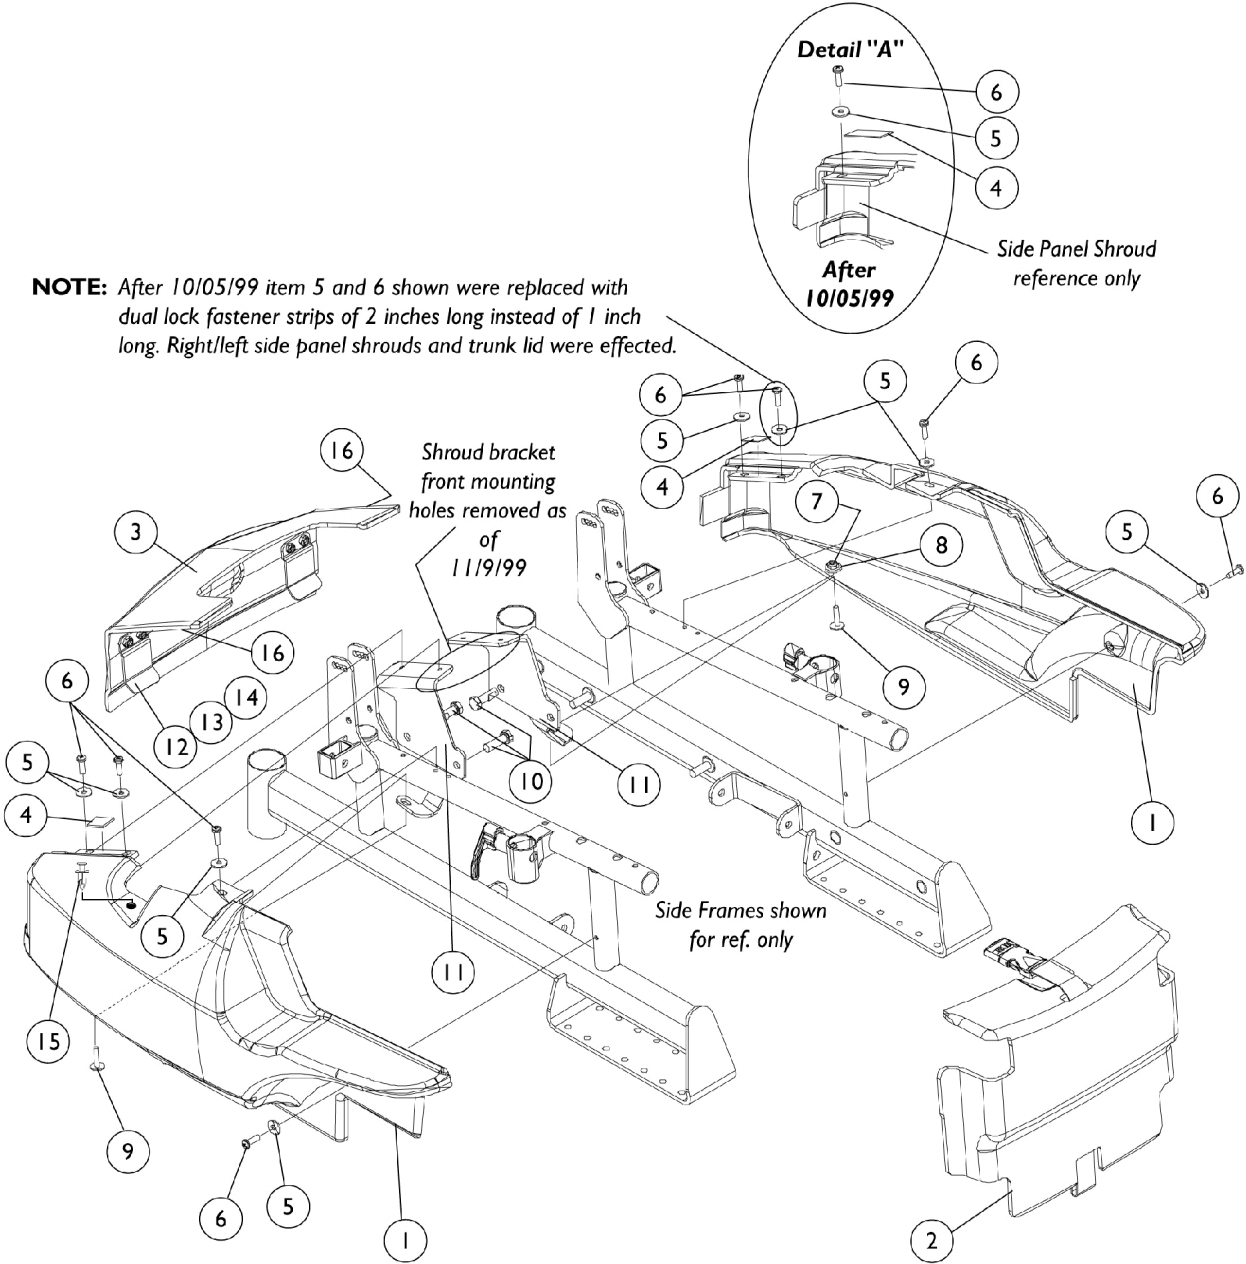

Shroud Covers

R2 jr. (14" Wide)
(Before 3/1/00)

NOTE: After 10/05/99 item 5 and 6 shown were replaced with dual lock fastener strips of 2 inches long instead of 1 inch long. Right/left side panel shrouds and trunk lid were effected.

Item Number	Note	Part Number	Description	Quantity Per	
				Package	Assembly
1-3		See Chart	Item #'s 1-3 Shroud Covers	1	1
4		1070555-NLA	NLA - Fastener, Dual Lock (5/8" W x 2" L)	1	2
5		1070587	Washer, Flat (3/16 x 5/8 x 1/16")	1	8
6		1028755	Screw, Phillips Pan Head (#10-32 x 5/8")	1	8
7		7930332-NLA	NLA - Locknut, High Profile (#10-32)	25	1
8		1070594-NLA	NLA - Bushing, Rubber	1	2
9		1070575-NLA	NLA - Screw, SEMS w/ Washer (#10-32 x 7/8")	1	2
10		1050161-NLA	NLA - Screw, Hex Head w/ Patch (5/16-18 x 1")	1	3
11		1088261-NLA	NLA - Bracket, Shroud, Black - Right	1	1
11		1088262	Bracket, Shroud, Black - Left	1	1
12		1070577-NLA	NLA - Plate, Trunk Clip	1	2
13		1070588-NLA	NLA - Screw, Phillips Truss Head (#10-32 x 1/2")	1	4
14		7930332-NLA	NLA - Locknut, High Profile (#10-32)	25	1
15		1088497-NLA	NLA - Fastener, Panel (5/8" W x 3/4" L)	1	1
16		1070556-NLA	NLA - Fastener, Dual Lock (1" W x 2" L)	1	2
	A,B	1086186	Hardware, Side Panel Attaching	1	1