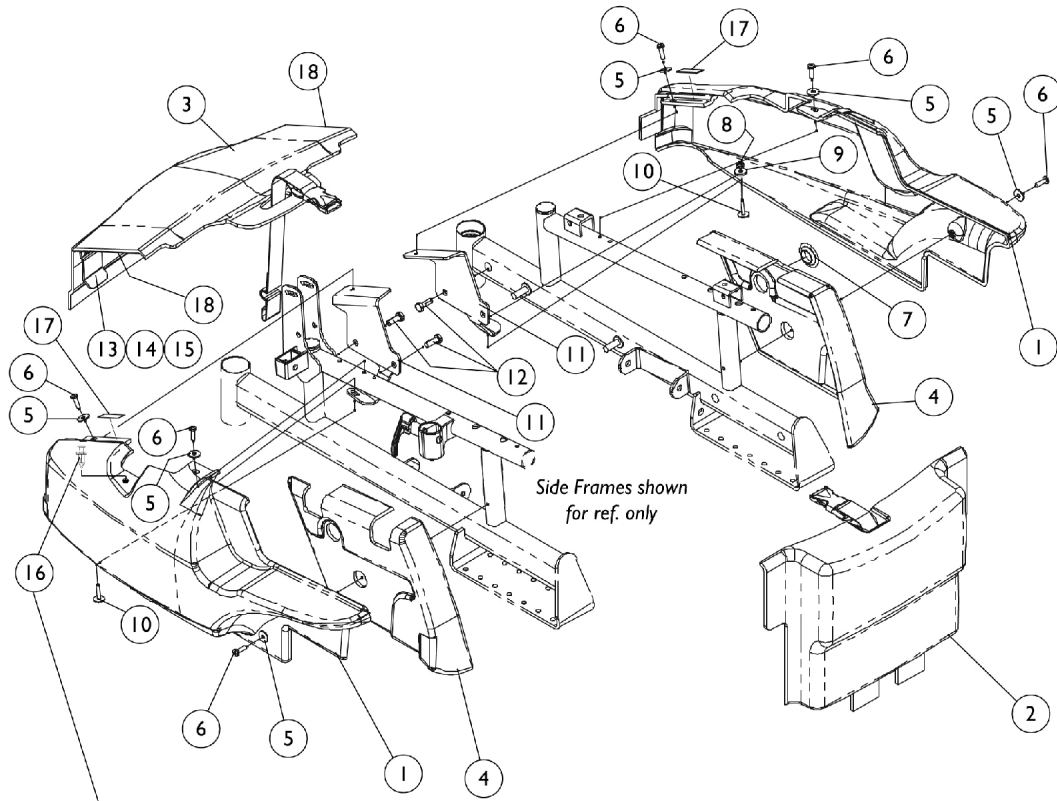

Shroud Covers (After 2/29/00)

NOTE: Panel fastener is not used on high back captain seat shroud covers

Shroud Covers (After 2/29/00)

Item #'s 1-4 Shroud Covers

Item Number	Description	Ocean Blue	Emerald Green	Liquid Black	Candy Apple Red
1	Side Panel with Rubber Bushing (Captain & Sling Seat) - Right	1095408-NLA See Note(s) A	1095409 See Note(s) A	1095407-NLA See Note(s) A	1095406-NLA See Note(s) A
1	Side Panel with Rubber Bushing (Captain & Sling Seat) - Left	1095412 See Note(s) A	1095413 See Note(s) A	1095411 See Note(s) A	1095410 See Note(s) A
2	Battery Cover Ranger II Only - 16" W	1095392-NLA See Note(s) B	1095393-NLA See Note(s) B	1095391-NLA See Note(s) B	1095390-NLA See Note(s) B
2	Battery Cover Ranger II Only - 18" W	1095396-NLA See Note(s) B	1095397-NLA See Note(s) B	1095395-NLA See Note(s) B	1095394-NLA See Note(s) B
2	Battery Cover Ranger II Only - 20" W	1095400-NLA See Note(s) B	1095401-NLA See Note(s) B	1095399-NLA See Note(s) B	1095398-NLA See Note(s) B
3	Trunk Lid - 16" W	1095416-NLA See Note(s) B	1095417-NLA See Note(s) B	1095415-NLA See Note(s) B	1095414-NLA See Note(s) B
3	Trunk Lid - 18" W	1095420-NLA See Note(s) B	1095421-NLA See Note(s) B	1095419-NLA See Note(s) B	1095418-NLA See Note(s) B
3	Trunk Lid - 20" W	1095424-NLA See Note(s) B	1095425-NLA See Note(s) B	1095423-NLA See Note(s) B	1095422-NLA See Note(s) B
4	Filler without Plug Button (Captain) (Black only) - Right	1088309-NLA	1088309-NLA	1088309-NLA	1088309-NLA
4	Filler without Plug Button (Captain) (Black only) - Left	1088310-NLA	1088310-NLA	1088310-NLA	1088310-NLA
4	Filler without Plug Button (Sling Seat) (Black only) - Right	1088311-NLA	1088311-NLA	1088311-NLA	1088311-NLA
4	Filler without Plug Button (Sling Seat) (Black only) - Left	1088312-NLA	1088312-NLA	1088312-NLA	1088312-NLA
	Color Conversion Package, Ranger II - 16" W	1096899 See Note(s) B, A, C, D	1096900 See Note(s) A, B, C, D	1096898 See Note(s) D, A, B, C	1096897 See Note(s) A, B, C, D