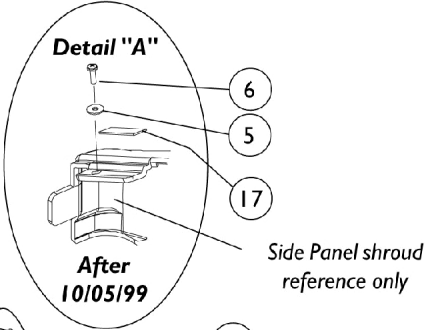

# Shroud Covers (Before 3/1/00)

**NOTE:** After 10/05/99 item 5 and 6 shown were replaced with a dual lock fastener for both sides and adding dual lock to the trunk lid as well. See detail "A" for side panel shroud application.