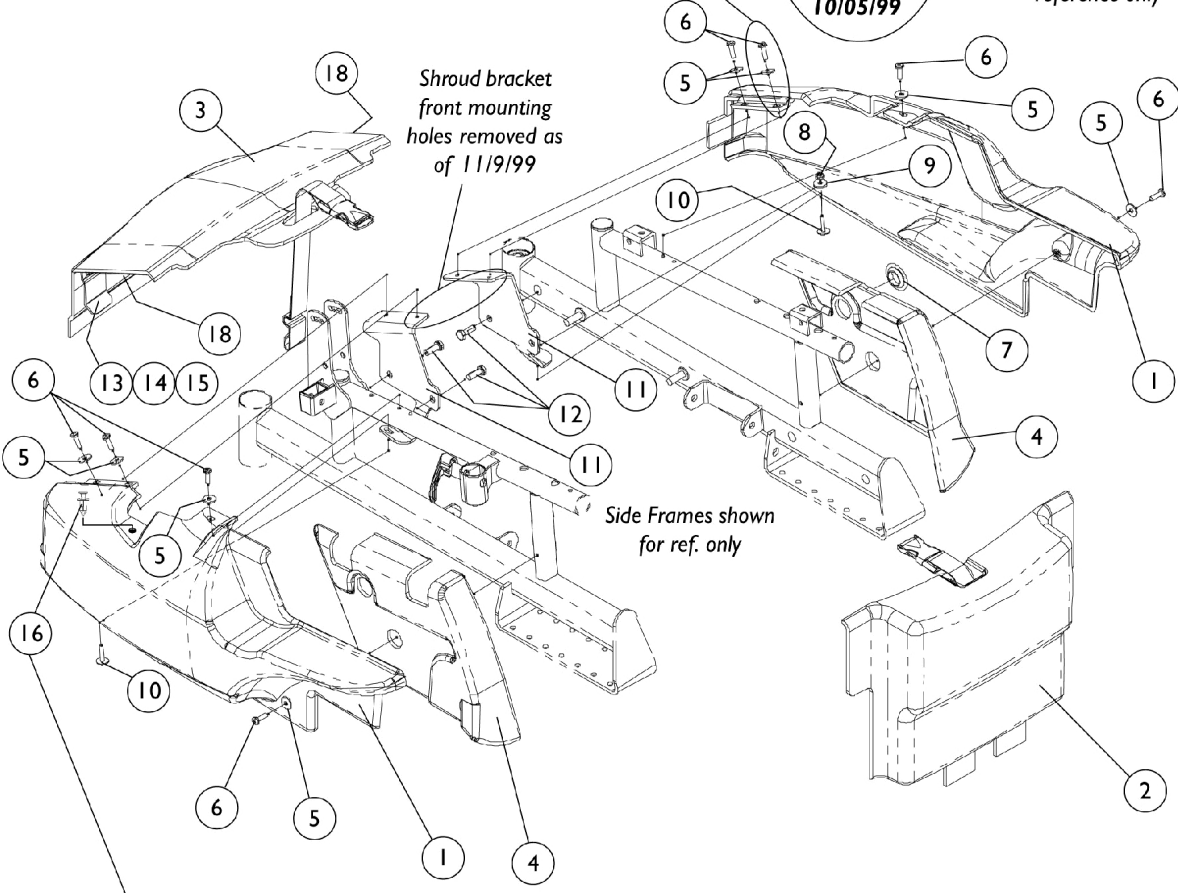

# Shroud Covers (Before 3/1/00)

**NOTE:** After 10/05/99 item 5 and 6 shown were replaced with a dual lock fastener for both sides and adding dual lock to the trunk lid as well. See detail "A" for side panel shroud application.

**NOTE:** Panel fastener is not used on high back captain seat shroud covers

## Shroud Covers (Before 3/1/00)

Item Number	Note	Part Number	Description	Quantity Per	
				Package	Assembly
1-4		See Chart	Item #'s 1-4 Shroud Covers	1	1
5	A	1070587	Washer, Flat (3/16 x 5/8 x 1/16")	1	8
6	A	1028755	Screw, Phillips Pan Head (#10-32 x 5/8")	1	8
7		1089724-NLA	NLA - Plug Button, Black	1	2
8		7930332-NLA	NLA - Locknut, High Profile (#10-32)	25	1
9		1070594-NLA	NLA - Bushing, Rubber	1	1
10		1070575-NLA	NLA - Screw, SEMS w/ Washer (#10-32 x 7/8")	1	2
11		1088261-NLA	NLA - Bracket, Shroud, Black - Right	1	1
11		1088262	Bracket, Shroud, Black - Left	1	1
12		1050161-NLA	NLA - Screw, Hex Head w/ Patch (5/16-18 x 1")	1	3
13		1070577-NLA	NLA - Plate, Trunk Clip	1	2
14		1070588-NLA	NLA - Screw, Phillips Truss Head (#10-32 x 1/2")	1	4
15		7930332-NLA	NLA - Locknut, High Profile (#10-32)	25	1
16	B	1088497-NLA	NLA - Fastener, Panel (5/8" W x 3/4" L)	1	1
17		1070555-NLA	NLA - Fastener, Dual Lock (5/8" W x 2" L)	1	2
18		1070556-NLA	NLA - Fastener, Dual Lock (1" W x 2" L)	1	2
	C,D	1087172	Hardware, Side Panel Attaching	1	1

NOTE: A - After 10/05/99 quantity changed from 8 to 6 when dual lock fastener was added to side panel shrouds and trunk lid. See detail "A" on previous page.  
 B - Sling Seat Only.  
 C - Includes Items 5, 6, 10, 11, 12, 15 and 17.  
 D - Not Shown.